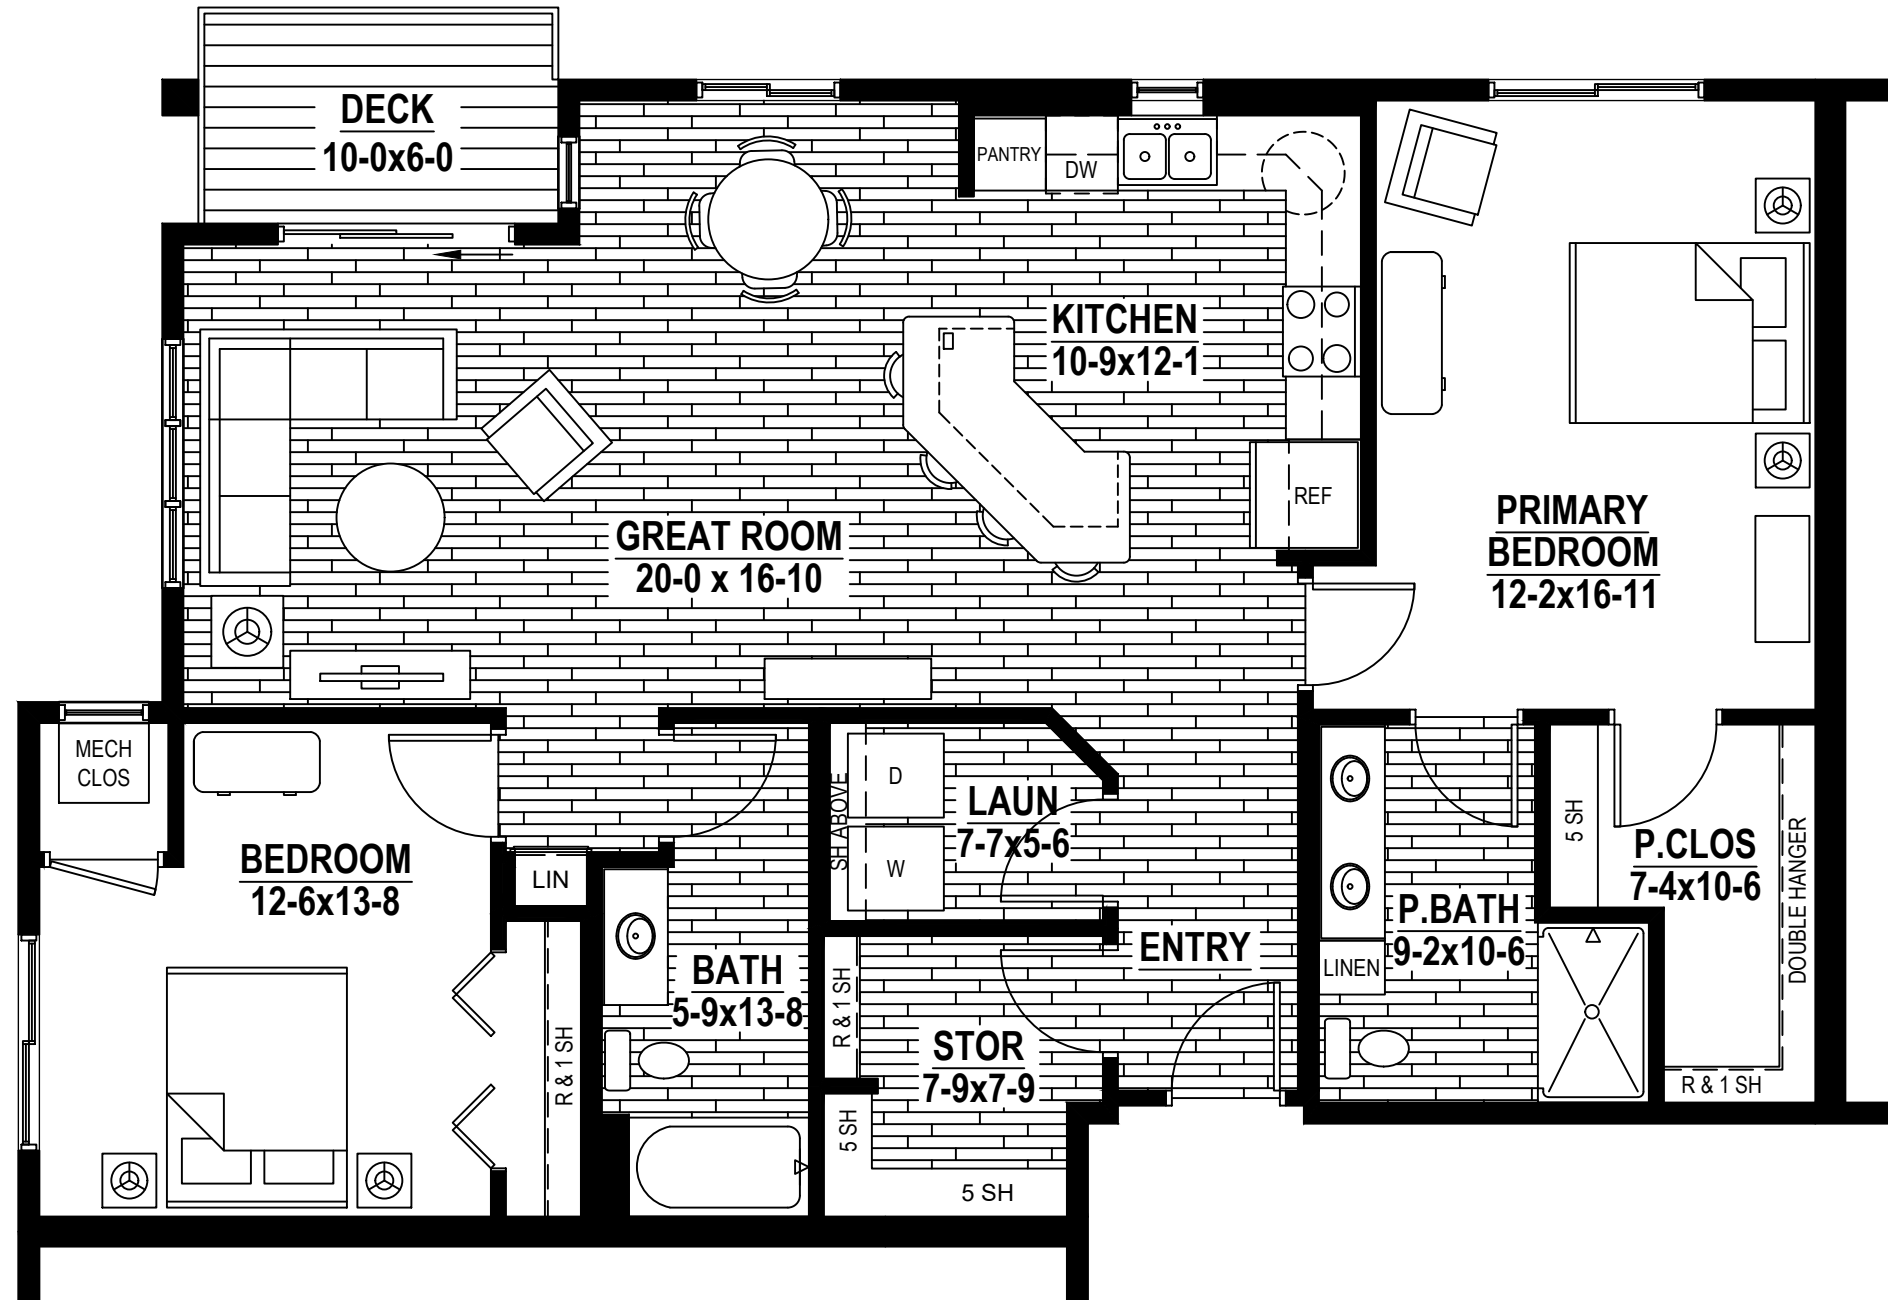

Innsbruck

1426 square feet
2 bedroom, 2 bath

1st - 4th Floors

Scale: 3/16" = 1'-0"

Unit plans subject to change without notice. Rev: 05-29-2026
 * First floor homes may have a patio in lieu of a deck
 * Plank flooring may change direction without notice.