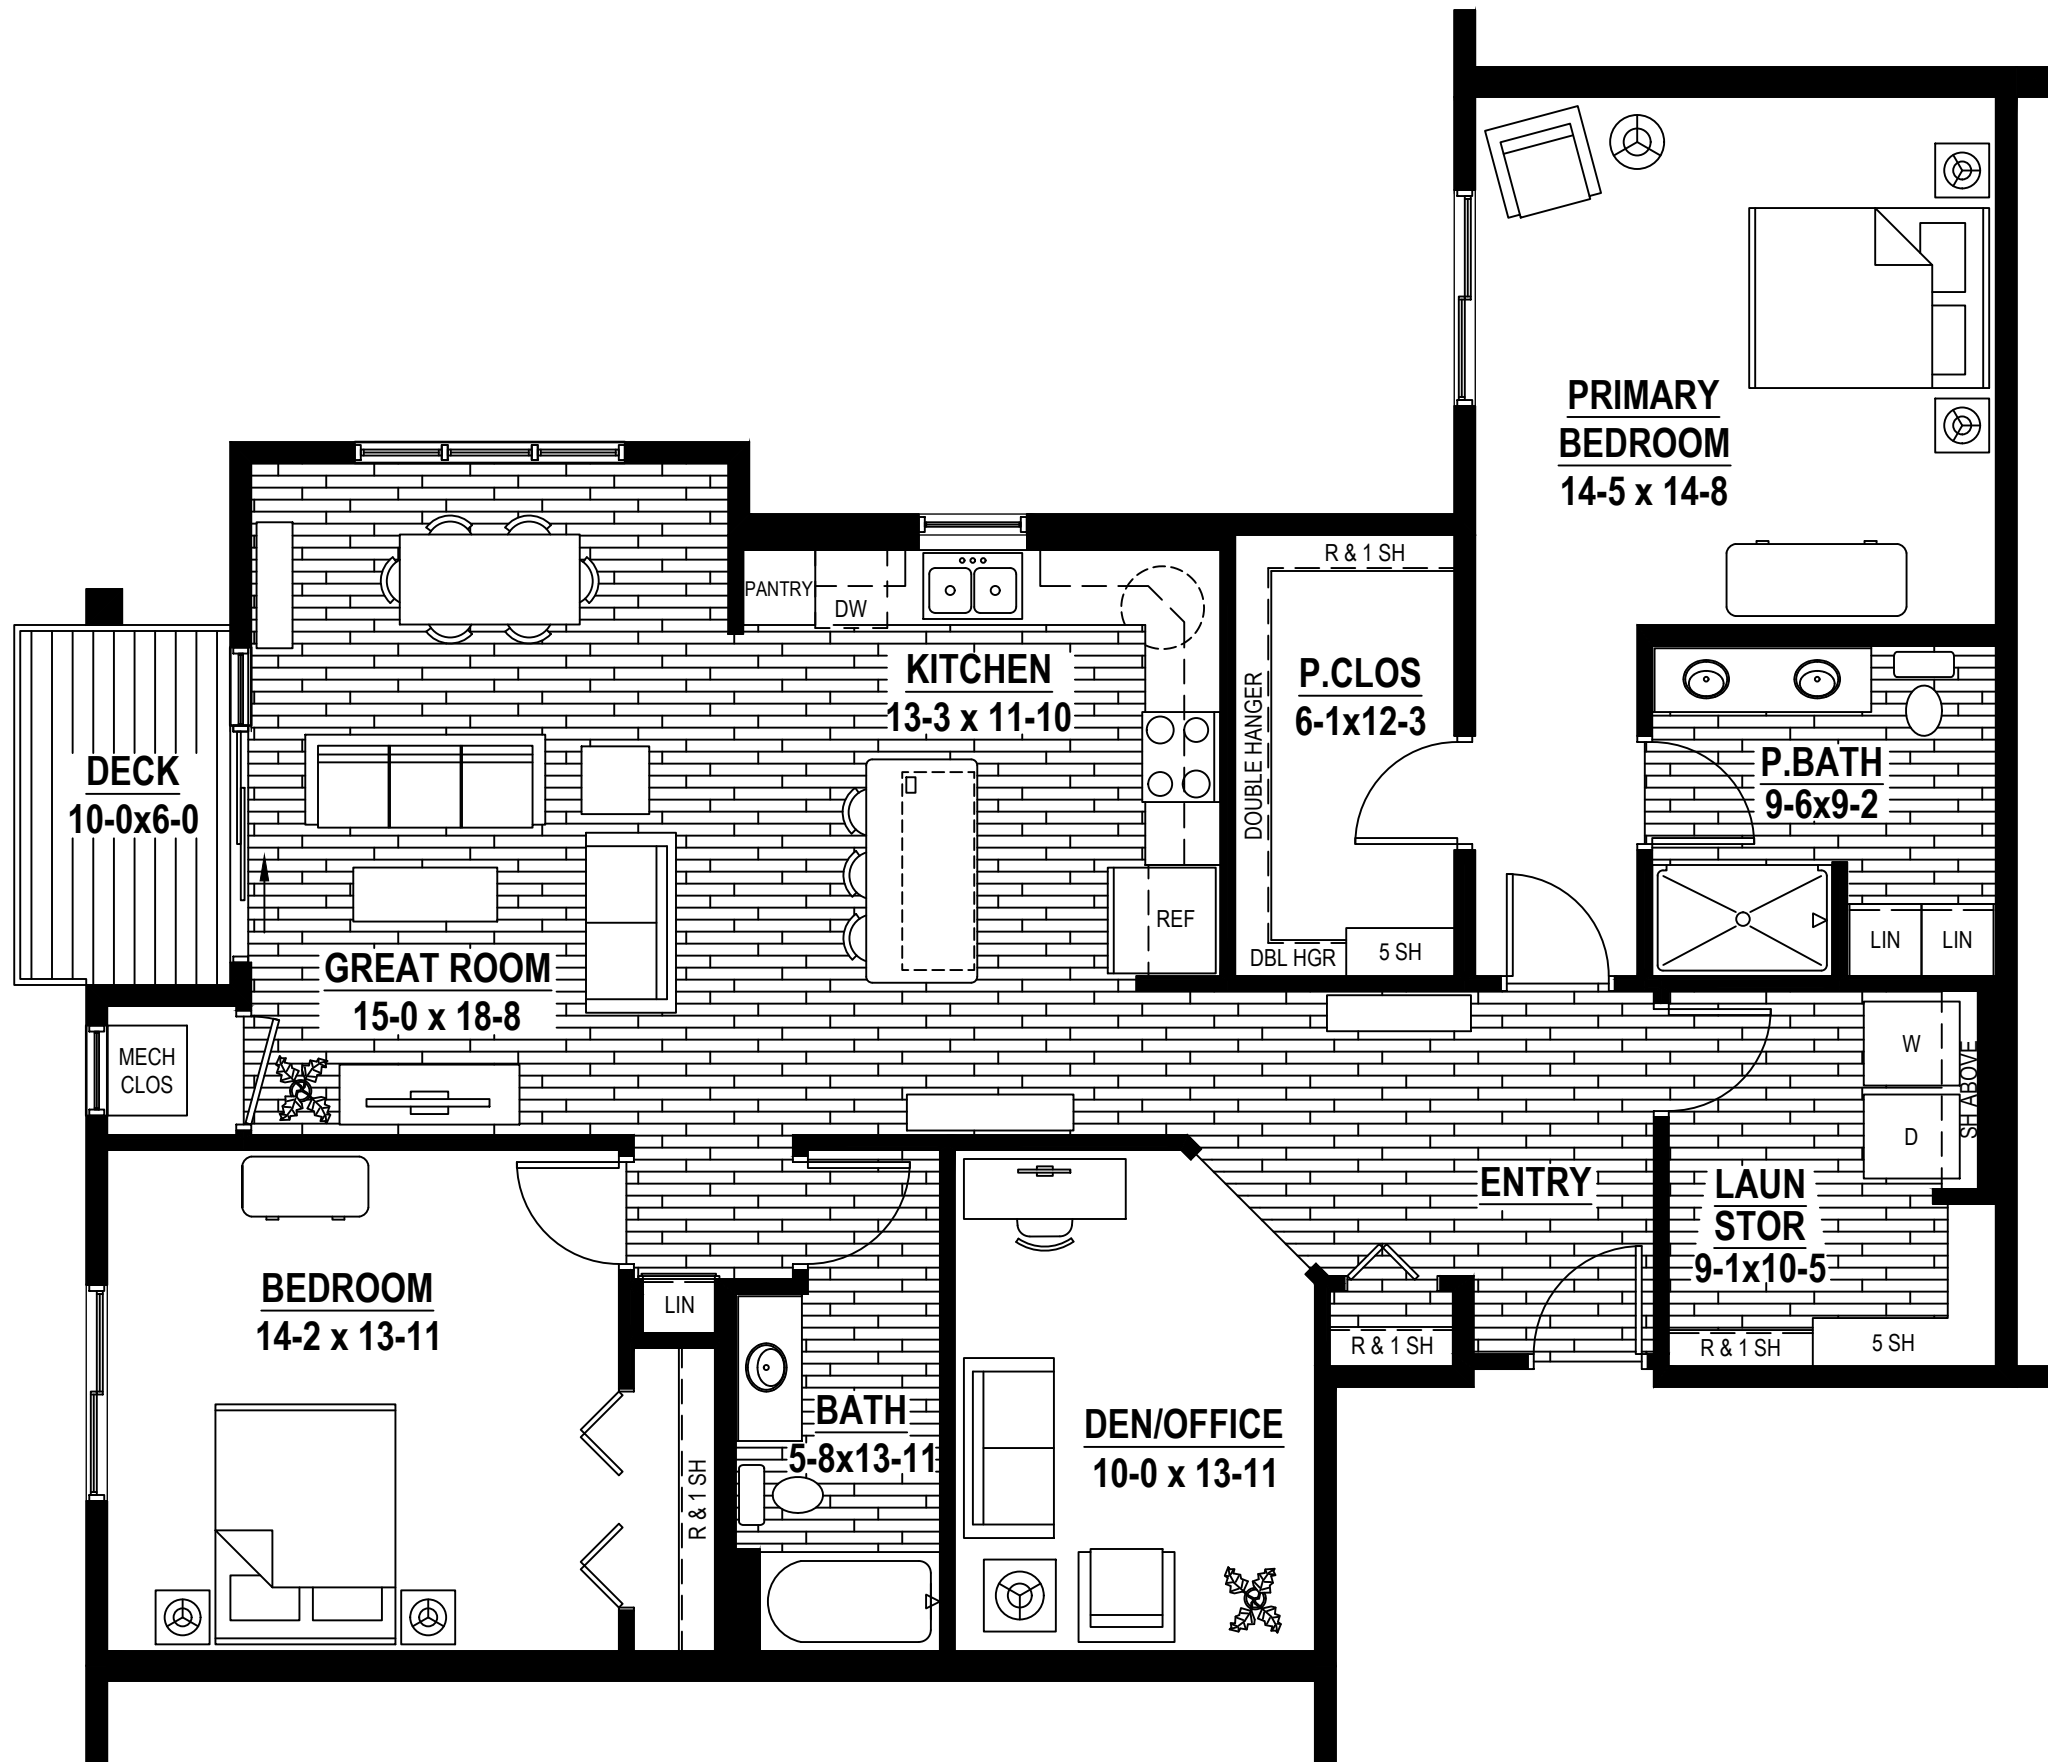

Yettington

1713 square feet
2 bedroom, 2 bath, den

1st - 4th Floors

Scale: 3/16"=1'-0"

Unit plans subject to change without notice. Rev: 05-29-2026
* First floor homes may have a patio in lieu of a deck
* Plank flooring may change direction without notice.