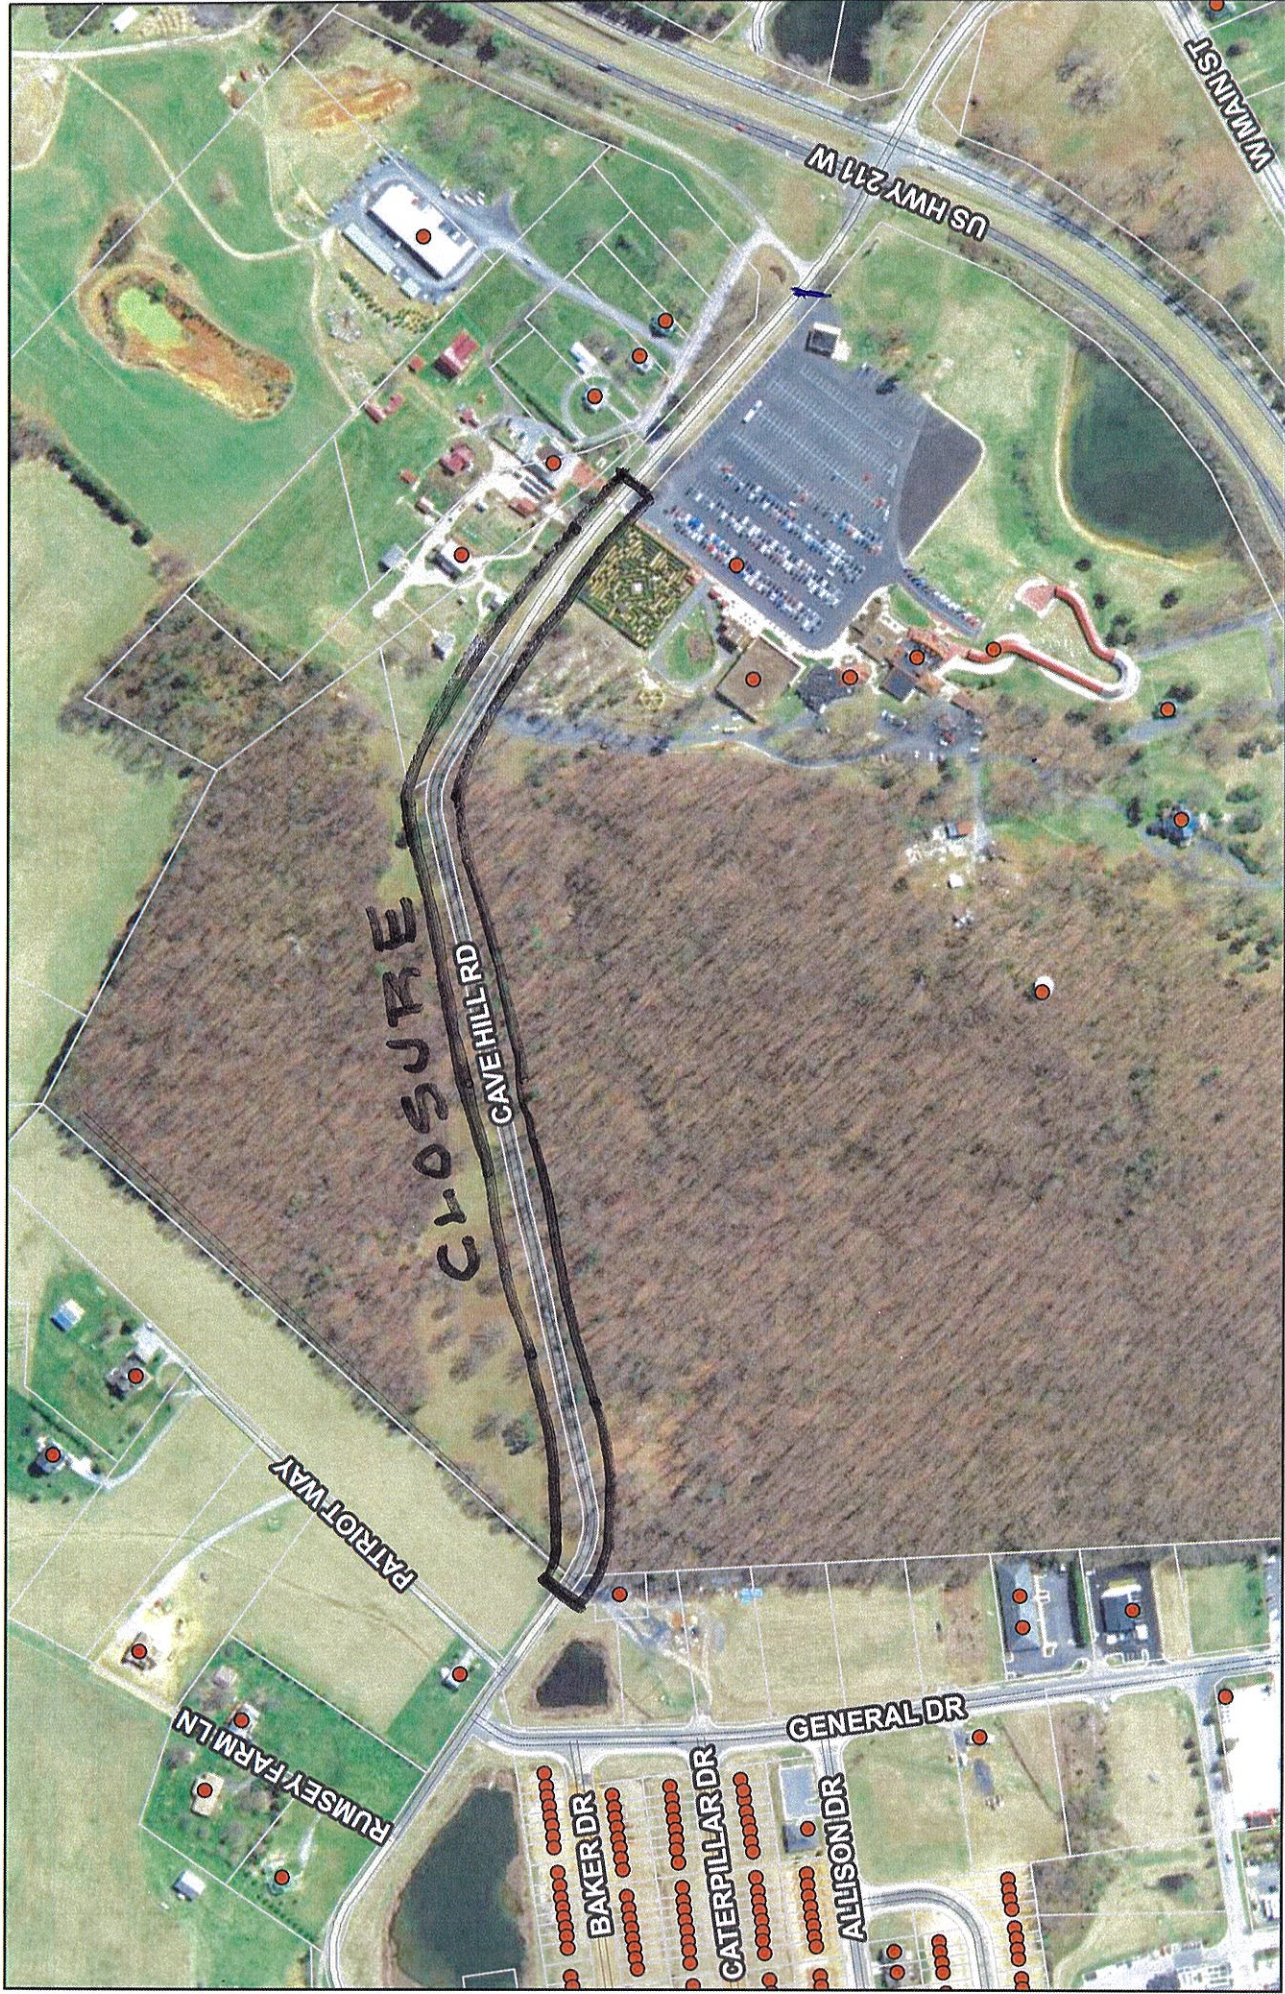

Town of Luray

45 East Main Street
P. O. Box 629
Luray, Virginia 22835

NOTICE

The Town of Luray Police & Public Works Departments wish to inform you that the following Street/Road Section will be:

CLOSED TO THRU-VEHICLE TRAFFIC

Cave Hill Road

***Between the Caverns Museum Crosswalk
and Patriot Way near the West Corporation Limit***

Road Closure is due to:

Memorial Day Events @ Caverns

**Thursday, May 21, 2026, at 4:00 p.m. through
Monday, May 25, 2026. The Road will be Re-Opened
Tuesday, May 26, 2026, at 8:00 a.m.**

***A Detour will be Indicated at General Drive
Residents can still access Patriot Way (private drive)***

**Please pay attention to Road Closure & Detour Signs and
use Alternate Travel Routes, where possible
Be Alert for Altered Traffic Patterns & Closed Segments
We apologize in advance for any inconvenience**

Page County Property Map

1" = 485'

THIS MAP IS PROVIDED WITHOUT WARRANTY OF ANY KIND, either expressed or implied, including, but not limited to, the implied warranties of merchantability and fitness for a particular purpose. Site-specific information is best obtained after an onsite visit by a competent professional.