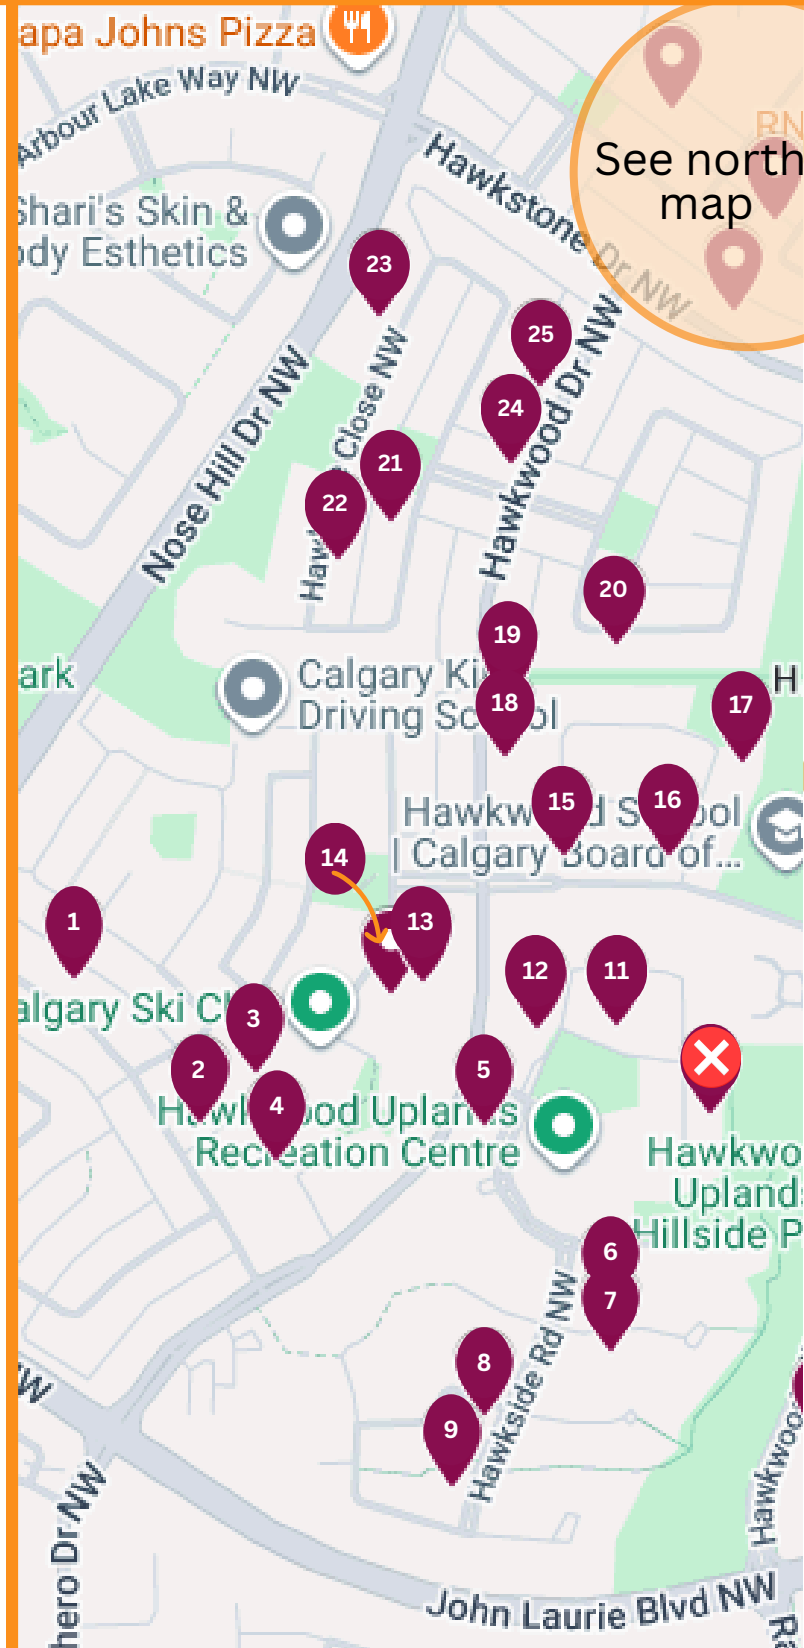

2026 *Parade of*
GARAGE SALES
WEST MAP

SPONSORED BY

**MELISSA
KOST** Realty Group

- 1 40 Hawkwood Rd
- 2 86 Hawkwood Rd
- 3 84 Hawkville Pl
- 4 25 Hawkdale Pl
- 5 9 Hawkside Rd
- 6 314 Hawkside Mews
- 7 315 Hawkside Mews
- 8 405 Hawkside Mews
- 9 85 Hawkside Rd
- 10 **Not Participating**
- 11 170 Hawkside Cl
- 12 15 Hawkside Cl
- 13 117 Hawkdale Bay
- 14 125 Hawkdale Bay
- 15 706 Hawkwood Blvd
- 16 678 Hawkwood Blvd
- 17 40 Hawkdale Cl
- 18 184 Hawkwood Dr
- 19 200 Hawkwood Dr
- 20 69 Hawkbury Cl
- 21 263 Hawkville Cl
- 22 175 Hawkville Cl
- 23 122 Hawkville Cl
- 24 6 Hawkville Cl
- 25 271 Hawkwood Dr

2026 *Parade of*
GARAGE SALES

SPONSORED BY

**MELISSA
KOST** Realty Group

EAST MAP

- 49 666 Hawkhill Pl
- 50 428 Hawkhill Pl
- 51 123 Hawkhill Pl
- 52 71 Hawkhill Way
- 53 3 Hakwhill Mews
- 54 284 Hawkcliff Way
- 55 304 Hawkcliff Way
- 56 212 Hawkhill Way
- 57 219 Hawkhill Way
- 58 344 Hawkcliff Way
- 59 380 Hawkcliff Way
- 60 15 Hawkstone Dr
- 61 239 Hawkwood Blvd
- 62 240 Hawkcliff Way
- 63 131 Hawkcliff Way
- 64 108 Hawkcliff Way
- 65 54 Hawkwood Blvd

2026 *Parade of*
GARAGE SALES
CENTRAL MAP

SPONSORED BY

**MELISSA
KOST** Realty Group

- 66 11 Hawkview Manor Bay
- 67 423 Hawkview Manor Cir
- 68 574 Hawkford Way
- 69 558 Hawkford Way
- 70 133 Hawkford Ct
- 71 481 Hawkford Way
- 72 4000 Hawksbrow Pt
- 73 7 Hawkley Valley Pl
- 74 **Not Participating**