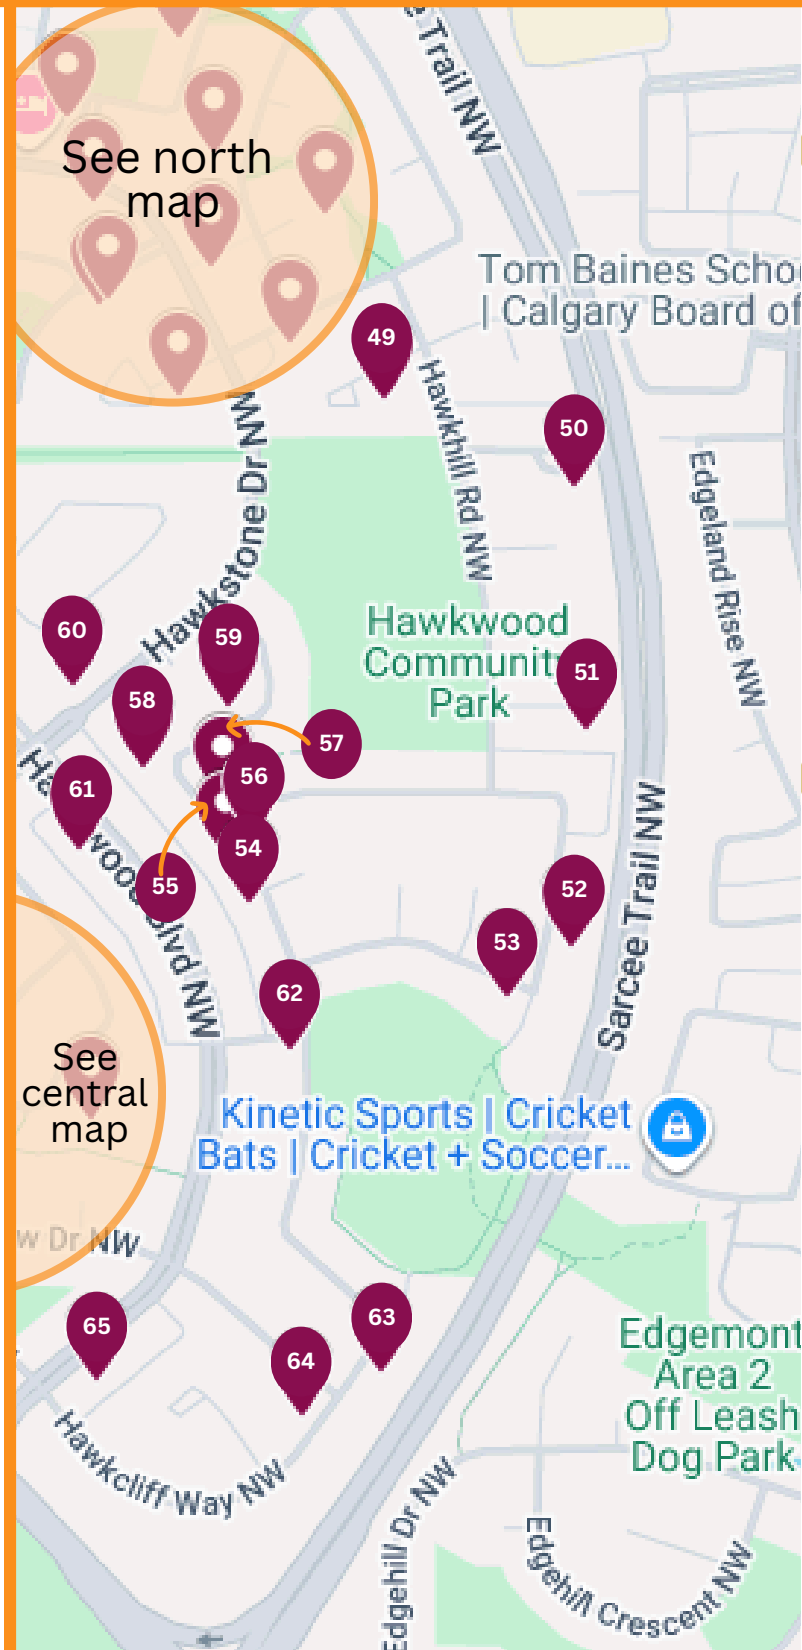

2026 *Parade of*
GARAGE SALES
WEST MAP

SPONSORED BY

**MELISSA
KOST** Realty Group

- 1 40 Hawkwood Rd
- 2 86 Hawkwood Rd
- 3 84 Hawkville Pl
- 4 25 Hawkdale Pl
- 5 9 Hawkside Rd
- 6 314 Hawkside Mews
- 7 315 Hawkside Mews
- 8 405 Hawkside Mews
- 9 85 Hawkside Rd
- 10 **Not Participating**
- 11 170 Hawkside Cl
- 12 15 Hawkside Cl
- 13 117 Hawkdale Bay
- 14 125 Hawkdale Bay
- 15 706 Hawkwood Blvd
- 16 678 Hawkwood Blvd
- 17 40 Hawkdale Cl
- 18 184 Hawkwood Dr
- 19 200 Hawkwood Dr
- 20 69 Hawkbury Cl
- 21 263 Hawkville Cl
- 22 175 Hawkville Cl
- 23 122 Hawkville Cl
- 24 6 Hawkville Cl
- 25 271 Hawkwood Dr

2026 *Parade of*
GARAGE SALES

SPONSORED BY

**MELISSA
KOST** Realty Group

EAST MAP

- 49 666 Hawkhill Pl
- 50 428 Hawkhill Pl
- 51 123 Hawkhill Pl
- 52 71 Hawkhill Way
- 53 3 Hakwhill Mews
- 54 284 Hawkcliff Way
- 55 304 Hawkcliff Way
- 56 212 Hawkhill Way
- 57 219 Hawkhill Way
- 58 344 Hawkcliff Way
- 59 380 Hawkcliff Way
- 60 15 Hawkstone Dr
- 61 239 Hawkwood Blvd
- 62 240 Hawkcliff Way
- 63 131 Hawkcliff Way
- 64 108 Hawkcliff Way
- 65 54 Hawkwood Blvd

2026 *Parade of*
GARAGE SALES
CENTRAL MAP

SPONSORED BY

**MELISSA
KOST** Realty Group

- 66 11 Hawkview Manor Bay
- 67 423 Hawkview Manor Cir
- 68 574 Hawkford Way
- 69 558 Hawkford Way
- 70 133 Hawkford Ct
- 71 481 Hawkford Way
- 72 4000 Hawksbrow Pt
- 73 7 Hawkley Valley Pl
- 74 **Not Participating**