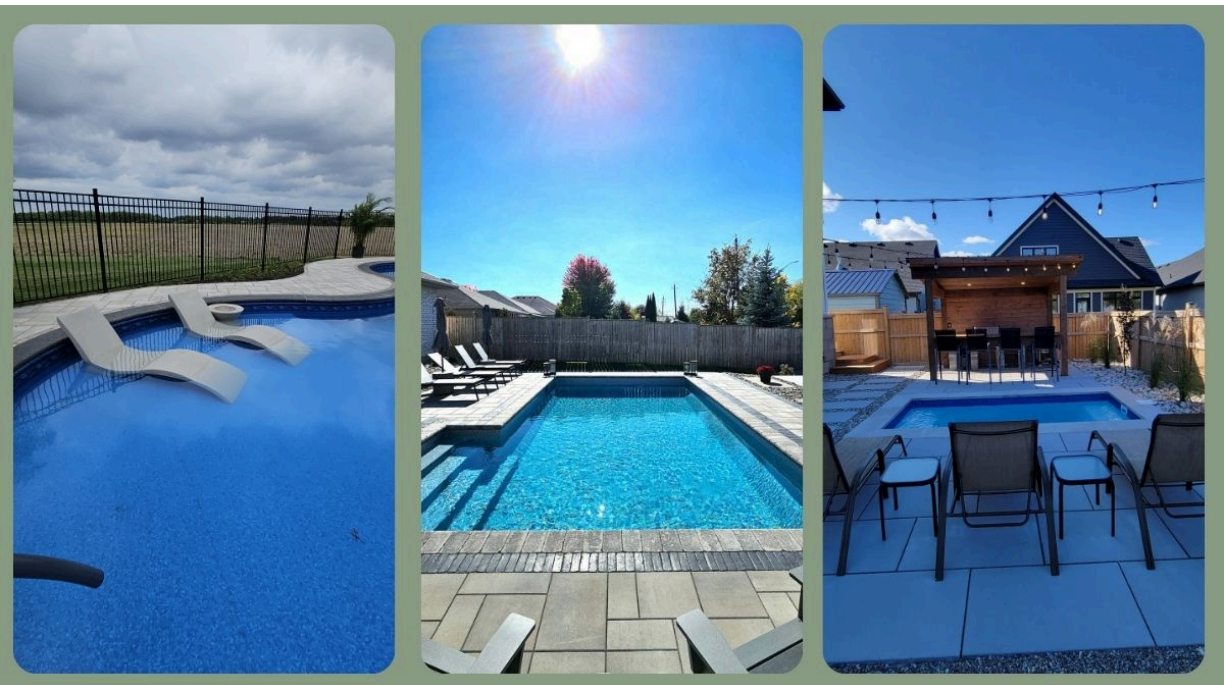

Your dream backyard begins at Sipkens Nurseries!

Plus a fully stocked 32,000 square foot gift store full of pottery, soils, seeds, birding, home and garden decor.

Travel Plans?

Travel plans uncertain? A backyard pool means your vacation is always a step away!

GET A POOL QUOTE

Your Backyard, Your Getaway!

Staycation starts here - we do patios, gazebos, retaining walls & stonework! All designed to create a backyard escape!

GET A QUOTE

Our Spring Cheer Planter is the Perfect Touch for Easter!