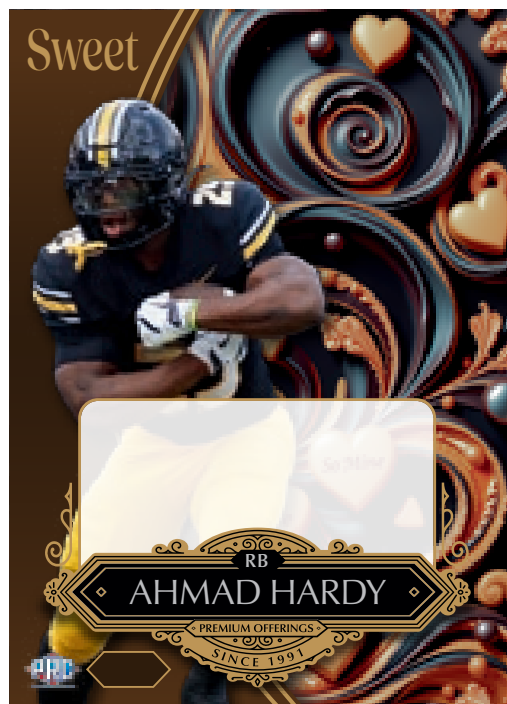

Wild Card®

2026 Wild Card Sweet

AUTO Base Dark (SWD(Color Initial)(1-2)-(Player Initials)+A)

Lava Foil Board	Donut Circles Foil Board
Cross Hatch Foil Board	Kaleidoscope Foil Board
Mojo Foil Board	CD Disc Foil Board
Sparkles Foil Board	Laterum Foil Board
Scotch Plaid Foil Board	Mini Boxes Foil Board
Mosaic Foil Board	Crystal Holographic Foil Board
Island Foil Board	

Each card is numbered 1 of 1.

PARALLELS

- (GR) Green #/1
- (PU) Purple #/1
- (BL) Blue #/1
- (GO) Gold #/1
- (PI) Pink #/1
- (RG) Rose Gold #/1
- (BK) Black #/1
- (DC) Dark Chocolate #/1

**AUTO Base DARK
SWDG01-AHA**

Player Checklist:

Barry Sanders
Kenyon Sadiq
Aaron Rodgers
CeeDee Lamb
Dan Marino
Derrick Henry
Drew Brees
Emmitt Smith
Joe Montana
John Elway
Justin Jefferson

Patrick Mahomes
Roger Staubach
Baker Mayfield
Bo Jackson
Christian McCaffrey
Dak Prescott
Jonathan Taylor
Joe Burrow
Matthew Stafford
Steve Young
Cris Carter

Jim Kelly
Warren Moon
Chris Brazzell II
Dante Moore
Eli Stowers
Fernando Mendoza
Garrett Nussmeier
Jeremiah Love
John Mateer
Lesean McCoy
Makai Lemon

Marcel Reed
Nyck Harbor
Oscar Delp
Ryan Williams
Sam Leavitt
Trey'Dez Green
Ty Simpson
Aaron Anderson
Ahmad Hardy
Antonio Williams
Cade Klubnik

Germie Bernard
KC Concepcion
LaNorris Sellers
Malachi Fields
Mario Craver
Rocco Becht