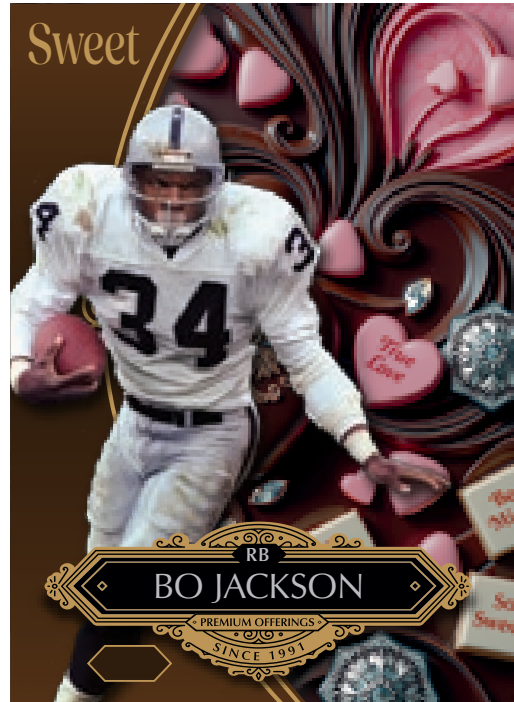

2026 Wild Card Sweet

Base Dark (SWL(Color Initial)(1-2)-(Player Initials))

Rainbow Foil Board	Lava Foil Board

PARALLELS

- (GR) Green #/5
- (PU) Purple #/4
- (BL) Blue #/3
- (GO) Gold #/2
- (PI) Pink #/2
- (RG) Rose Gold #/2
- (BK) Black #/1
- (DC) Dark Chocolate #/1

Island Foil Board	Mojo Foil Board
Donut Circles Foil Board	Sparkles Foil Board

Scotch Plaid Foil Board

PARALLELS

- (GR) Green #/4
- (PU) Purple #/3
- (BL) Blue #/3
- (GO) Gold #/2
- (PI) Pink #/2
- (RG) Rose Gold #/2
- (BK) Black #/1
- (DC) Dark Chocolate #/1

Cross Hatch Foil Board

PARALLELS

- (GR) Green #/4
- (PU) Purple #/4
- (BL) Blue #/3
- (GO) Gold #/2
- (PI) Pink #/2
- (RG) Rose Gold #/2
- (BK) Black #/1
- (DC) Dark Chocolate #/1

Mosaic Foil Board

PARALLELS

- (GR) Green #/4
- (PU) Purple #/3
- (BL) Blue #/3
- (PI) Pink #/2
- (RG) Rose Gold #/1
- (BK) Black #/1
- (GO) Gold #/1
- (DC) Dark Chocolate #/1

**Base Dark
SWDPI1-BJ**

Player Checklist:

Barry Sanders	Patrick Mahomes	Jim Kelly	Marcel Reed	Germie Bernard
Kenyon Sadiq	Roger Staubach	Warren Moon	Nyck Harbor	KC Concepcion
Aaron Rodgers	Baker Mayfield	Chris Brazzell II	Oscar Delp	LaNorris Sellers
CeeDee Lamb	Bo Jackson	Dante Moore	Ryan Williams	Malachi Fields
Dan Marino	Christian McCaffrey	Eli Stowers	Sam Leavitt	Mario Craver
Derrick Henry	Dak Prescott	Fernando Mendoza	Trey'Dez Green	Rocco Becht
Drew Brees	Jonathan Taylor	Garrett Nussmeier	Ty Simpson	
Emmitt Smith	Joe Burrow	Jeremiah Love	Aaron Anderson	
Joe Montana	Matthew Stafford	John Mateer	Ahmad Hardy	
John Elway	Steve Young	Lesean McCoy	Antonio Williams	
Justin Jefferson	Cris Carter	Makai Lemon	Cade Klubnik