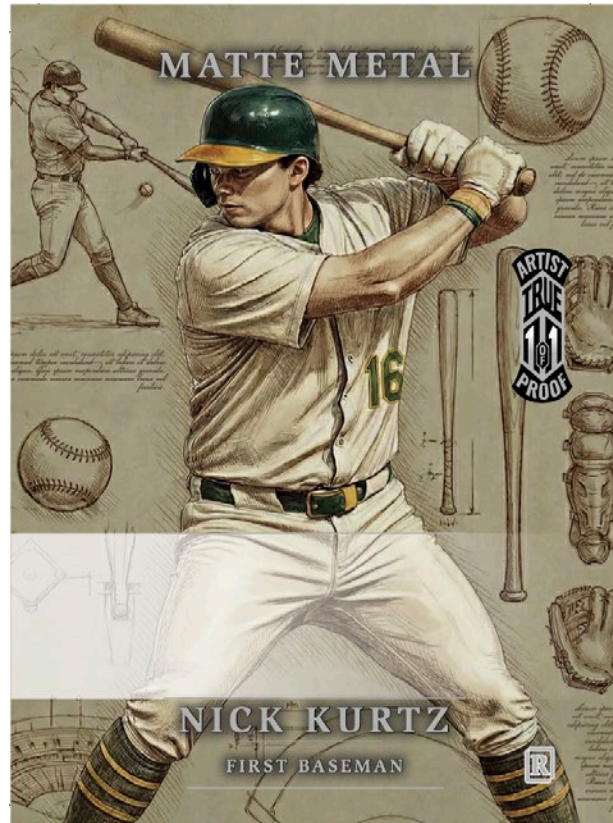

Wild Card®

Wild Card Matte Metal Multi-Sport

Auto Artist Proofs (MMA(PStyle Initial)(a1)-(Player Initials)+A)

**Rainbow
Foil Board**

Each card is a True 1 of 1.

Pop Art (PA)

**Da Vinci Sketchbook
(DV)**

Engraved Gold (EG)

Paint Brush (BR)

**Pop Art Splatter
(PL)**

**Auto Artist Proofs
(Da Vinci Sketchbook)
MMA(PDVa1-NKA)**

Player Checklist:

Aaron Rodgers	Christian McCaffrey	Giannis Antetokounmpo	Jonathan Taylor	Mike Tyson
Allen Iverson	Conor McGregor	Ja Morant	Jordan Love	Mookie Betts
Anna Leigh Waters	Dak Prescott	Jacob Wilson	Julius Erving	Nick Kurtz
Austin Reaves	Damian Lillard	Jalen Hurts	Justin Jefferson	Nolan Ryan
Baker Mayfield	Dan Marino	Jaylen Brown	Kai Trump	Patrick Mahomes
Brock Purdy	Dante Moore	Jeremiyah Love	Lamine Yamal	Peyton Manning
Brooks Koepka	Davante Adams	Joe Burrow	Larry Bird	Ric Flair
Cal Raleigh	Drew Brees	Joe Montana	Lionel Messi	Steph Curry
Carl Yastrzemski	Fernando Mendoza	John Elway	Magic Johnson	Ty Simpson
CeeDee Lamb	Floyd Mayweather Jr.	Jon Jones	Matthew Stafford