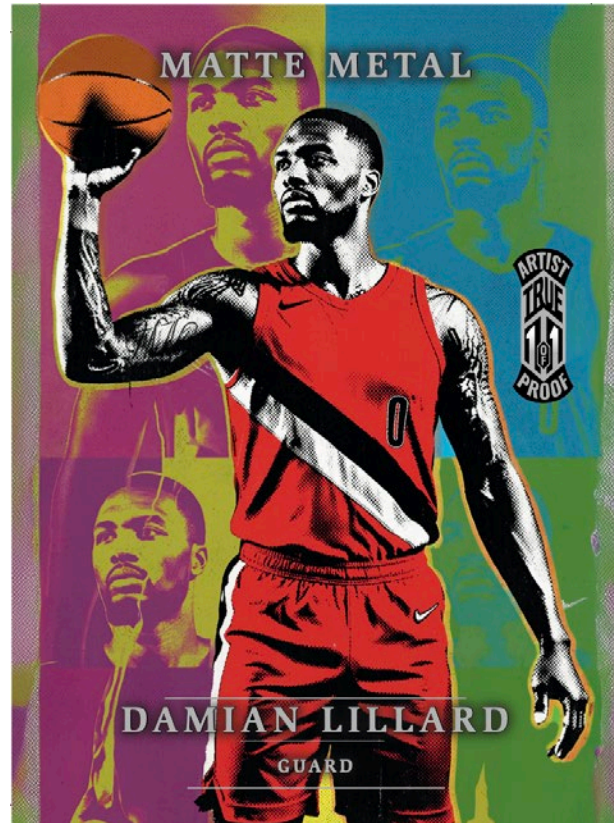

Wild Card®

Wild Card Matte Metal Multi-Sport

Artist Proofs (MMA(PStyle Initial)(a1)-(Player Initials))

**Rainbow
Foil Board**

Each card is a True 1 of 1.

Pop Art (PA)

**Da Vinci Sketchbook
(DV)**

Engraved Gold (EG)

Paint Brush (BR)

**Pop Art Splatter
(PL)**

**Artist Proofs
(Pop Art)
MMAPPAa1-DL**

Player Checklist:

Aaron Rodgers	Christian McCaffrey	Giannis Antetokounmpo	Jonathan Taylor	Mike Tyson
Allen Iverson	Conor McGregor	Ja Morant	Jordan Love	Mookie Betts
Anna Leigh Waters	Dak Prescott	Jacob Wilson	Julius Erving	Nick Kurtz
Austin Reaves	Damian Lillard	Jalen Hurts	Justin Jefferson	Nolan Ryan
Baker Mayfield	Dan Marino	Jaylen Brown	Kai Trump	Patrick Mahomes
Brock Purdy	Dante Moore	Jeremiyah Love	Lamine Yamal	Peyton Manning
Brooks Koepka	Davante Adams	Joe Burrow	Larry Bird	Ric Flair
Cal Raleigh	Drew Brees	Joe Montana	Lionel Messi	Steph Curry
Carl Yastrzemski	Fernando Mendoza	John Elway	Magic Johnson	Ty Simpson
CeeDee Lamb	Floyd Mayweather Jr.	Jon Jones	Matthew Stafford