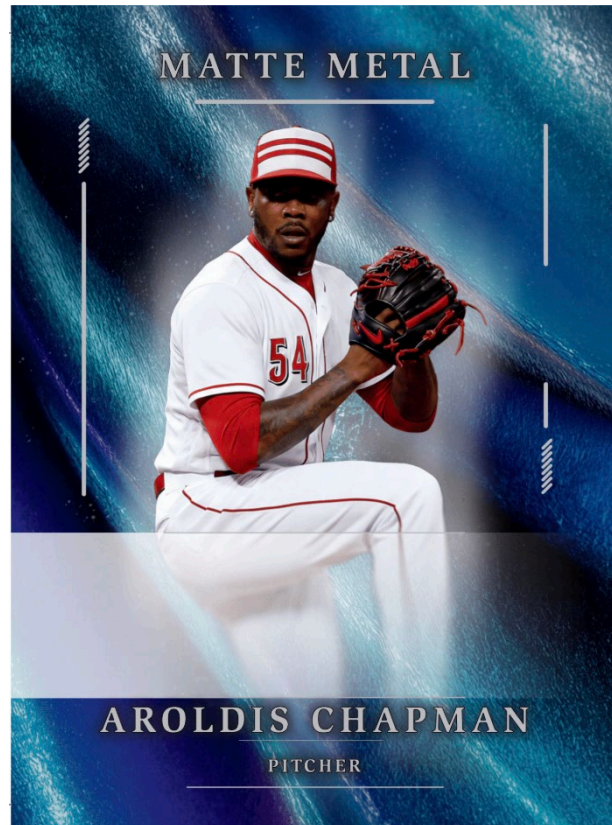

**Auto Premium Base
(Emerald Navy)
MMPENa5-ACA**

Player Checklist:

| | | | | |
|-------------------|---------------------|----------------|-----------------------|----------------|
| Aaron Rodgers | Brooks Koepka | Damian Lillard | Dwight Howard | Jared Goff |
| Allen Iverson | Cal Raleigh | Dan Marino | Fernando Mendoza | Jaromir Jagr |
| Alvin Kamara | Cam Smith | Dante Moore | Floyd Mayweather Jr. | Jaylen Brown |
| Amon-Ra St. Brown | Carl Yastrzemski | Darian Mensah | Garrett Nussmeier | Jeremiyah Love |
| Anna Leigh Waters | CeeDee Lamb | Davante Adams | George Pickens | Joe Burrow |
| Antonio Williams | Chaz Lanier | Deontay Wilder | Giannis Antetokounmpo | Joe Montana |
| Aroldis Chapman | Chris Brazzell II | Diego Pavia | Israel Adesanya | John Elway |
| Austin Reaves | Christian McCaffrey | Drew Allar | Ja Morant | John Mateer |
| Baker Mayfield | Conor McGregor | Drew Brees | Jacob Wilson | |
| Brock Purdy | Dak Prescott | Dustin Poirier | Jalen Hurts | |