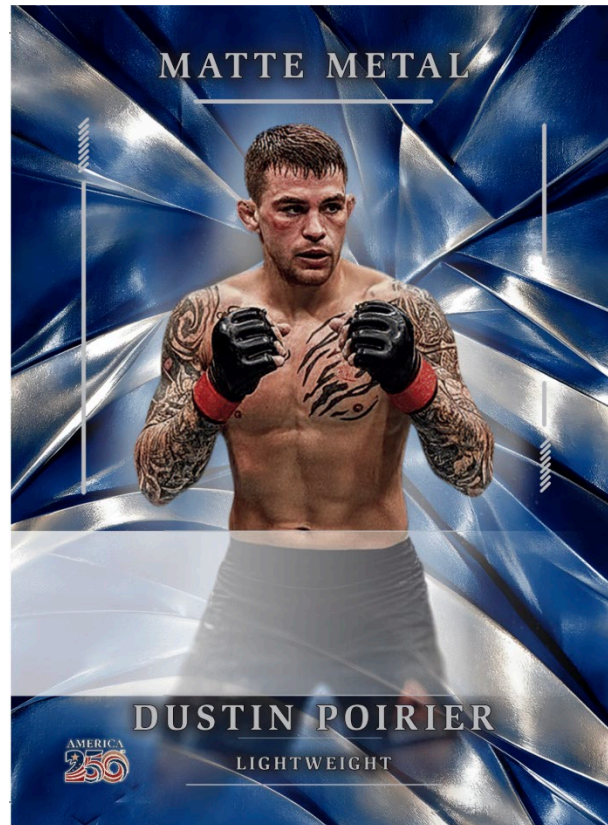

Wild Card®

Wild Card Matte Metal 250th Promo

Auto Premium Base (MM250P(Color Abv.)(a)(1-5)-(Player Initials)+A)

Rainbow
Foil Board

Red/Blue Subset

Blue/White Subset

Red/White Subset

All cards are numbered 1 of 1.