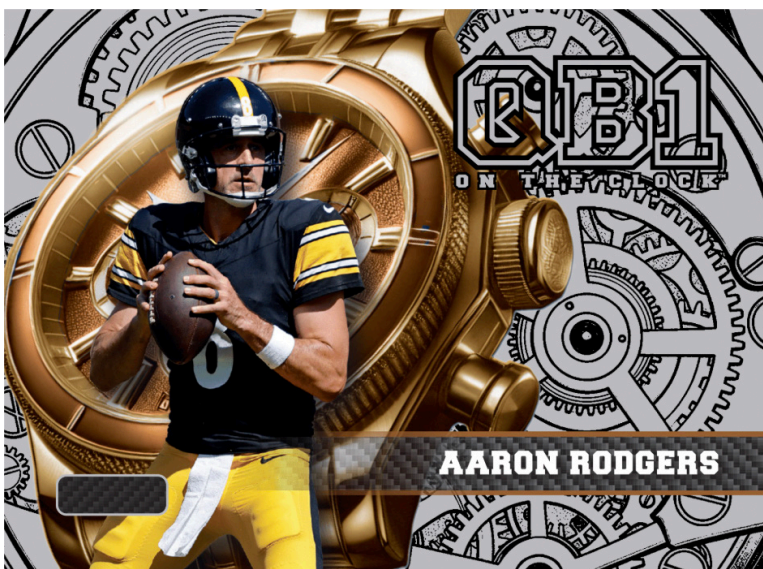

Cade Klubnik
Ty Simpson

Wild Card

2026 Wild Card QB1 Breakers Brick

Gold Vinyl (OCW-GV-Player Initials)

**Gold Circles
Foilboard**

- Rainbow (RB) #/1
- Gold (GD) #/1
- Platinum (PT) #/1
- Copper (CP) #/1

Gold Vinyl
(Copper)
OCW-GV-AR