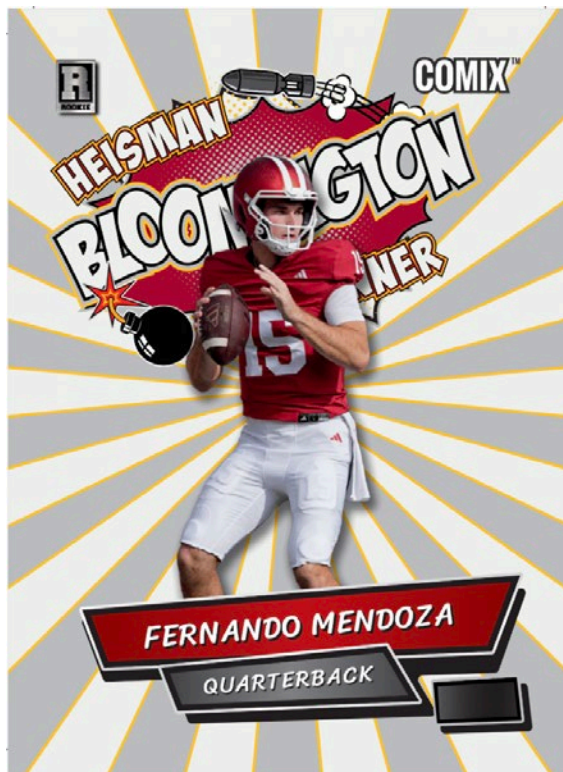

2025 Wild Card Fernando Mendoza Comix

Fernando Bloom (ACBL) - (FM)(01-011)

**Rainbow
Foil Board**

**Diagonal Shimmer
Foil Board**

- •Red, Black Stripe, Gray #/5
- •Red, Black Stripe, Gray, Cream #/5
- •Red, White Stripe, Black, Gray #/5
- •Cream, Gold Stripe, Black, Gray #/5
- •Gray, Gold Stripe, Red #/5
- •Cream, Gold Stripe, Gray #/5
- •Cream, White Stripe, Gray Black #/5
- •Red, Gold Stripe, Gray, Cream #/5

**ScotchPlaid
Foil Board**

**CrossHatch
Foil Board**

**Lava
Foil Board**

**Island
Foil Board**

- •Red, Black Stripe, Gray #/4
- •Red, Black Stripe, Gray, Cream #/4
- •Red, White Stripe, Black, Gray #/4
- •Cream, Gold Stripe, Black, Gray #/4
- •Gray, Gold Stripe, Red #/4
- •Cream, Gold Stripe, Gray #/4
- •Cream, White Stripe, Gray Black #/4
- •Red, Gold Stripe, Gray, Cream #/4

**Mojo
Foil Board**

**Stealth
Foil Board**

**Sparkles
Foil Board**

- Red, Black Stripe, Gray #/3
- Red, Black Stripe, Gray, Cream #/3
- Red, White Stripe, Black, Gray #/3
- Cream, Gold Stripe, Black, Gray #/3
- Gray, Gold Stripe, Red #/3
- Cream, Gold Stripe, Gray #/3
- Cream, White Stripe, Gray Black #/3
- Red, Gold Stripe, Gray, Cream #/3

**Raywave
Foil Board**

**Ripple
Foil Board**

**Mosaic
Foil Board**

- Red, Black Stripe, Gray #/2
- Red, Black Stripe, Gray, Cream #/2
- Red, White Stripe, Black, Gray #/2
- Cream, Gold Stripe, Black, Gray #/2
- Gray, Gold Stripe, Red #/2
- Cream, Gold Stripe, Gray #/2
- Cream, White Stripe, Gray Black #/2
- Red, Gold Stripe, Gray, Cream #/2

**Fernando Bloom
ACBL-FM06**

**CrystalHolo
Foil Board**

**CD Disc
Foil Board**

**Mini Boxes
Foil Board**

**Donut Circles
Foil Board**

**Laterum
Foil Board**

**Kaleidoscope
Foil Board**

**Laser
Foil Board**

Each card is Numbered 1 of 1.

Player Checklist:

Fernando Mendoza