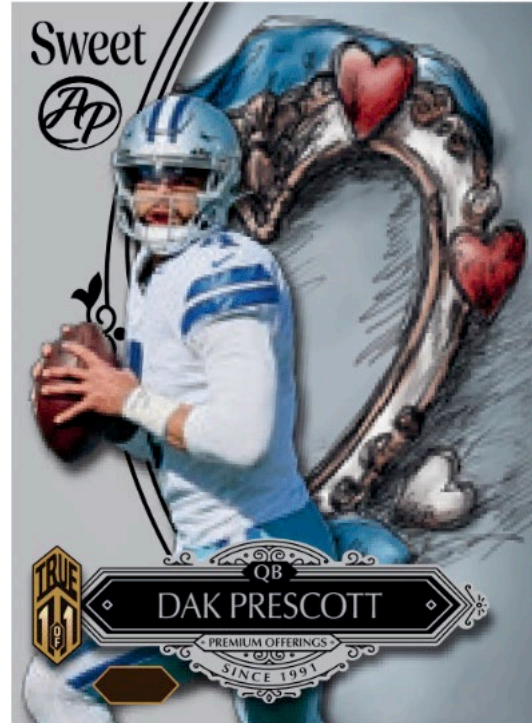

Wild Card®

2026 Wild Card Sweet

Wild Art Gold Vinyl True 1 of 1 (SWWAV(a-c)(1-5)-(Player Initials))

Gold Vinyl
Foil Board

All cards are numbered 1 of 1.

Wild Art Gold Vinyl True 1 of 1s
SWWATGV-DP

Player Checklist:

Patrick Mahomes
Aaron Rodgers
Baker Mayfield

Christian McCaffrey
Dak Prescott
Dan Marino

Derrick Henry
Drew Brees
Joe Burrow

Joe Montana
John Elway
Justin Jefferson

Matthew Stafford
Fernando Mendoza
Jeremiyah Love