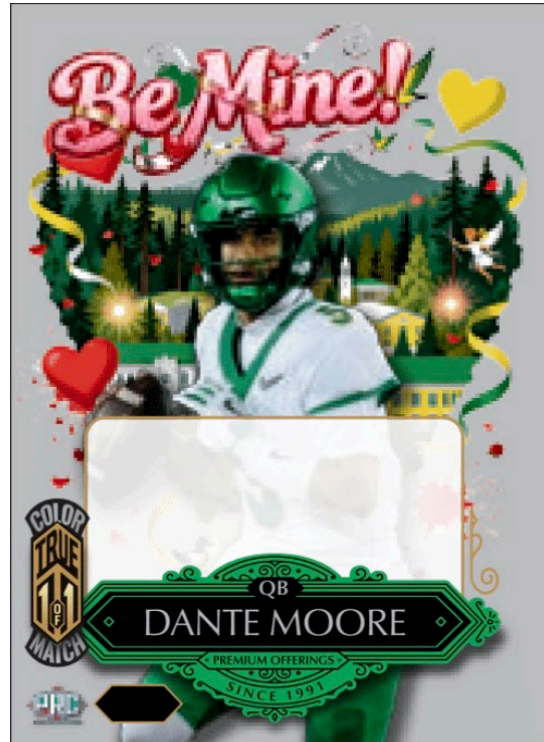

Patrick Mahomes
Aaron Rodgers
Baker Mayfield

Christian McCaffrey
Dak Prescott
Dan Marino

Derrick Henry
Drew Brees
Joe Burrow

Joe Montana
John Elway
Justin Jefferson

Matthew Stafford
Fernando Mendoza
Jeremiyah Love

Wild Card

2026 Wild Card Sweet

Auto Team Color Match Gold Be Mine (SWBMTCM(1-12)-(Player Initials)+A)

Rainbow
Foil Board

All cards are True 1 of 1s.

AUTO Team Color Match Be Mine

Player Checklist:

Barry Sanders
Patrick Mahomes
Aaron Rodgers
Justin Jefferson
Derrick Henry