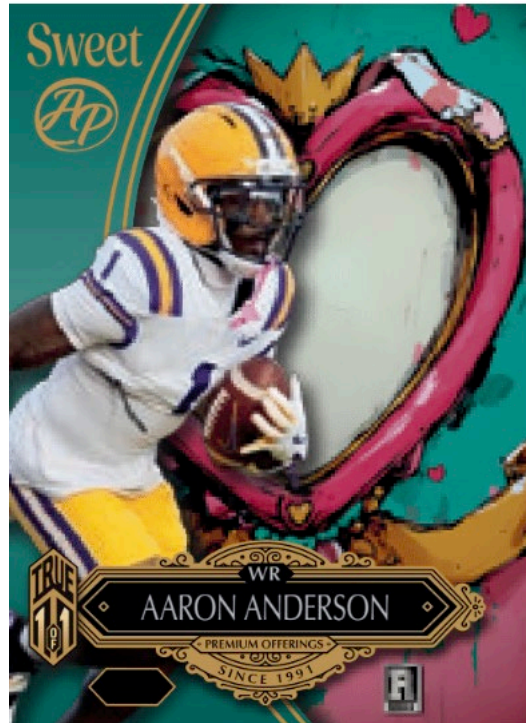

Wild Card®

2026 Wild Card Sweet

Artist Proof (SWP(Style Initials)(a-b)(1-5)-(Player Initials))

**Rainbow
Foil Board**

Each card is a True 1 of 1.

Pop Art 1 (AM)

Pop Art 2 (AW)

Impressionist Art 1 (CM)

Impressionist Art 2 (VV)

**Artist Proof
SWPAMa1-AA**

Player Checklist:

Barry Sanders
Kenyon Sadiq
Aaron Rodgers
CeeDee Lamb
Dan Marino
Derrick Henry
Drew Brees
Emmitt Smith
Joe Montana
John Elway
Justin Jefferson

Patrick Mahomes
Roger Staubach
Baker Mayfield
Bo Jackson
Christian McCaffrey
Dak Prescott
Jonathan Taylor
Joe Burrow
Matthew Stafford
Steve Young
Cris Carter

Jim Kelly
Warren Moon
Chris Brazzell II
Dante Moore
Eli Stowers
Fernando Mendoza
Garrett Nussmeier
Jeremiah Love
John Mateer
Lesean McCoy
Makai Lemon

Marcel Reed
Nyck Harbor
Oscar Delp
Ryan Williams
Sam Leavitt
Trey'Dez Green
Ty Simpson
Aaron Anderson
Ahmad Hardy
Antonio Williams
Cade Klubnik

Germie Bernard
KC Concepcion
LaNorris Sellers
Malachi Fields
Mario Craver
Rocco Becht