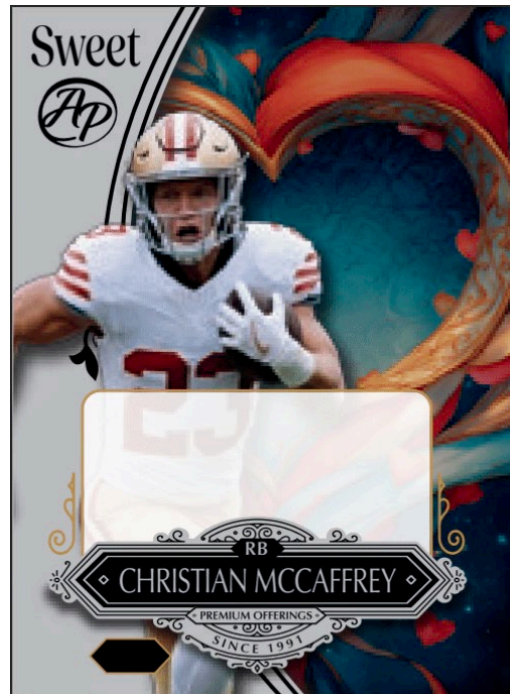

Wild Card®

2026 Wild Card Sweet

AUTO Wild Art Gold Vinyl (SWWAG(a-c)(01-05)-(Player Initials)+A)

Gold Circles
Foil Board

All cards are numbered 1 of 1.

AUTO Wild Art Gold Vinyl
SWWAGa1-CMA

Player Checklist:

Patrick Mahomes
Aaron Rodgers
Baker Mayfield

Christian McCaffrey
Dak Prescott
Dan Marino

Derrick Henry
Drew Brees
Joe Burrow

Joe Montana
John Elway
Justin Jefferson

Matthew Stafford
Fernando Mendoza
Jeremiyah Love