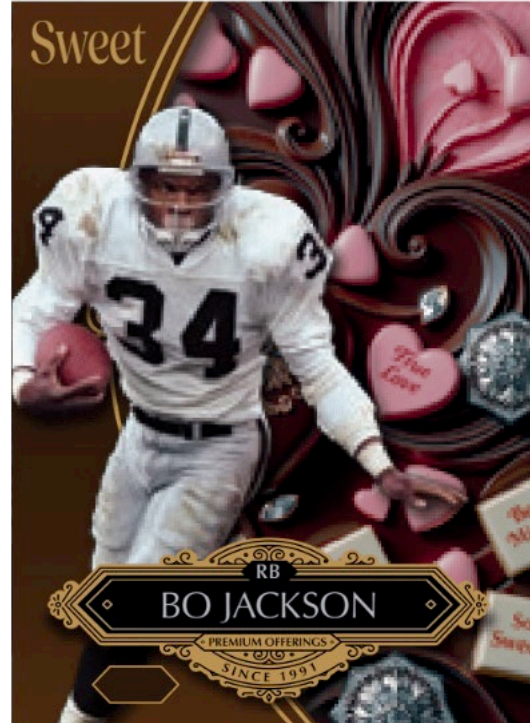

- (GR) Green #/4
- (PU) Purple #/3
- (BL) Blue #/3
- (PI) Pink #/2
- (RG) Rose Gold #/1
- (BK) Black #/1
- (GO) Gold #/1
- (DC) Dark Chocolate #/1

**Base Dark
SWDPI1-BJ**

Player Checklist:

Barry Sanders
 Kenyon Sadiq
 Aaron Rodgers
 CeeDee Lamb
 Dan Marino
 Derrick Henry
 Drew Brees
 Emmitt Smith
 Joe Montana
 John Elway
 Justin Jefferson