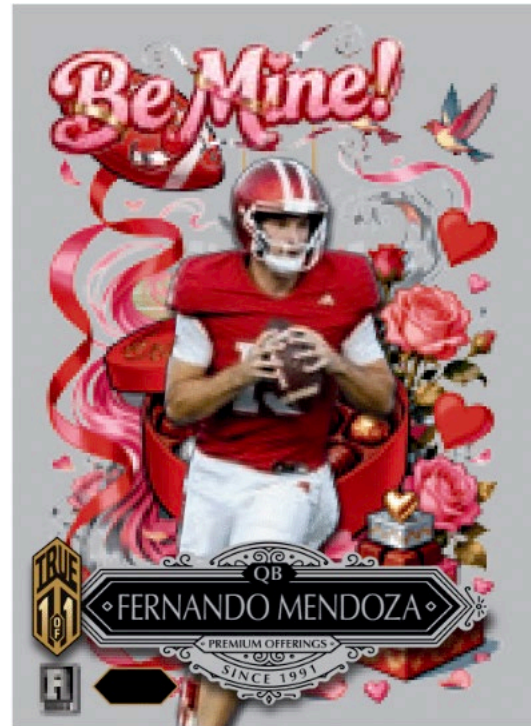

Wild Card®

2026 Wild Card Sweet

True 1 of 1 Gold Be Mine (SWBMTG(a-c)(01-10)-(Player Initials)), cont.

Gold Circles
Foil Board

All cards are True 1 of 1s.

True 1 of 1 Gold Be Mine
SWBMTa2-FM

Player Checklist:

Barry Sanders	Patrick Mahomes	Jim Kelly	Marcel Reed	Germie Bernard
Kenyon Sadiq	Roger Staubach	Warren Moon	Nyck Harbor	KC Concepcion
Aaron Rodgers	Baker Mayfield	Chris Brazzell II	Oscar Delp	LaNorris Sellers
CeeDee Lamb	Bo Jackson	Dante Moore	Ryan Williams	Malachi Fields
Dan Marino	Christian McCaffrey	Eli Stowers	Sam Leavitt	Mario Craver
Derrick Henry	Dak Prescott	Fernando Mendoza	Trey'Dez Green	Rocco Becht
Drew Brees	Jonathan Taylor	Garrett Nussmeier	Ty Simpson	
Emmitt Smith	Joe Burrow	Jeremiah Love	Aaron Anderson	
Joe Montana	Matthew Stafford	John Mateer	Ahmad Hardy	
John Elway	Steve Young	Lesean McCoy	Antonio Williams	
Justin Jefferson	Cris Carter	Makai Lemon	Cade Klubnik