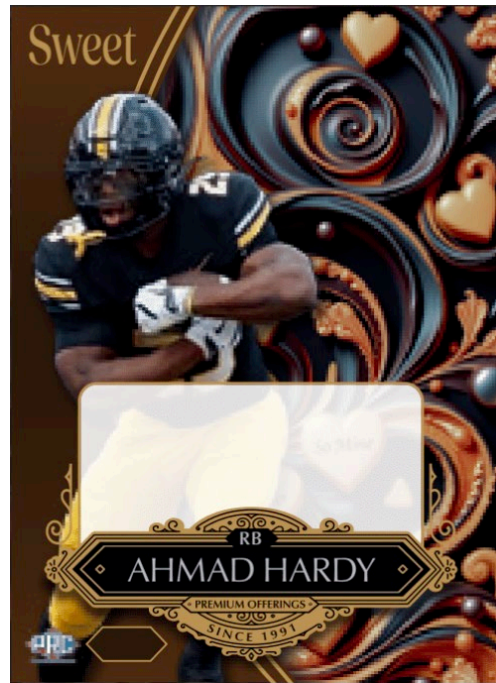

Wild Card®

2026 Wild Card Sweet

AUTO Base Dark (SWD(Color Initial)(1-2)-(Player Initials)+A)

Lava Foil Board	Donut Circles Foil Board
Cross Hatch Foil Board	Kaleidoscope Foil Board
Mojo Foil Board	CD Disc Foil Board
Sparkles Foil Board	Laterum Foil Board
Scotch Plaid Foil Board	Mini Boxes Foil Board
Mosaic Foil Board	Crystal Holographic Foil Board
Island Foil Board	

Each card is numbered 1 of 1.

PARALLELS

- (GR) Green #/1
- (PU) Purple #/1
- (BL) Blue #/1
- (GO) Gold #/1
- (PI) Pink #/1
- (RG) Rose Gold #/1
- (BK) Black #/1
- (DC) Dark Chocolate #/1

**AUTO Base DARK
SWDG01-AHA**

Player Checklist:

Barry Sanders	Patrick Mahomes	Jim Kelly	Marcel Reed	Germie Bernard
Kenyon Sadiq	Roger Staubach	Warren Moon	Nyck Harbor	KC Concepcion
Aaron Rodgers	Baker Mayfield	Chris Brazzell II	Oscar Delp	LaNorris Sellers
CeeDee Lamb	Bo Jackson	Dante Moore	Ryan Williams	Malachi Fields
Dan Marino	Christian McCaffrey	Eli Stowers	Sam Leavitt	Mario Craver
Derrick Henry	Dak Prescott	Fernando Mendoza	Trey'Dez Green	Rocco Becht
Drew Brees	Jonathan Taylor	Garrett Nussmeier	Ty Simpson	
Emmitt Smith	Joe Burrow	Jeremiah Love	Aaron Anderson	
Joe Montana	Matthew Stafford	John Mateer	Ahmad Hardy	
John Elway	Steve Young	Lesean McCoy	Antonio Williams	
Justin Jefferson	Cris Carter	Makai Lemon	Cade Klubnik