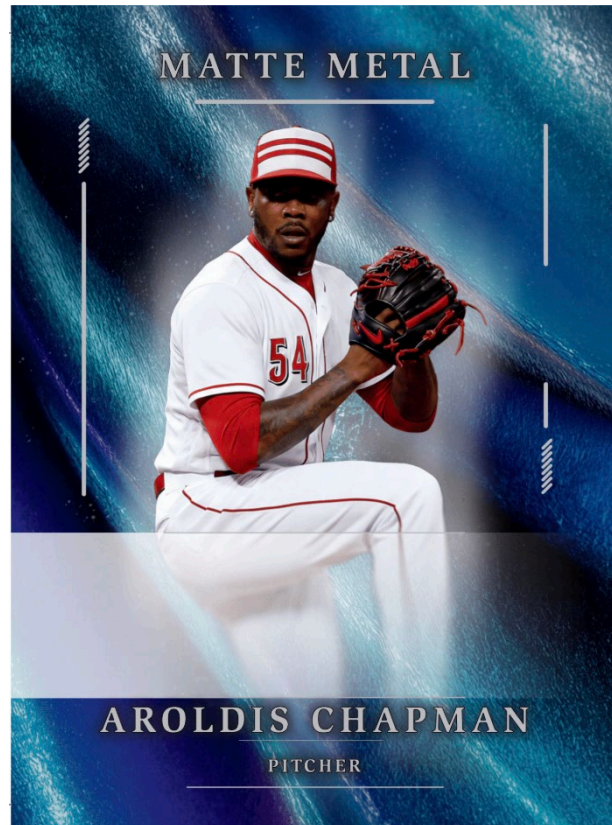

Wild Card®

Wild Card Matte Metal Multi-Sport

Auto Premium Base (MMP(Color Abv.)(a)(1-5)-(Player Initials)+A)

**Rainbow
Foil Board**

PARALLELS

- Bronze (BZ) #/1
- Bronze Turquoise (BT) #/1
- Emerald Navy (EN) #/1
- Emerald Ruby (ER) #/1
- Gunmetal Amethyst (GA) #/1
- Midnight Silver (MD) #/1
- Pealescent (PL) #/1
- Ruby Amethyst (RA) #/1
- Ruby Brass (RB) #/1
- Ruby Geode (RG) #/1
- Sapphire Silver (SS) #/1
- Malachite Silver (MS) #/1
- Tiger's Eye (TR) #/1
- Turquoise Emerald (TE) #/1
- Violet Navy (VN) #/1

**Auto Premium Base
(Emerald Navy)
MMPENa5-ACA**

Player Checklist:

Aaron Rodgers	Brooks Koepka	Damian Lillard	Dwight Howard	Jared Goff
Allen Iverson	Cal Raleigh	Dan Marino	Fernando Mendoza	Jaromir Jagr
Alvin Kamara	Cam Smith	Dante Moore	Floyd Mayweather Jr.	Jaylen Brown
Amon-Ra St. Brown	Carl Yastrzemski	Darian Mensah	Garrett Nussmeier	Jeremiyah Love
Anna Leigh Waters	CeeDee Lamb	Davante Adams	George Pickens	Joe Burrow
Antonio Williams	Chaz Lanier	Deontay Wilder	Giannis Antetokounmpo	Joe Montana
Aroldis Chapman	Chris Brazzell II	Diego Pavia	Israel Adesanya	John Elway
Austin Reaves	Christian McCaffrey	Drew Allar	Ja Morant	John Mateer
Baker Mayfield	Conor McGregor	Drew Brees	Jacob Wilson	
Brock Purdy	Dak Prescott	Dustin Poirier	Jalen Hurts