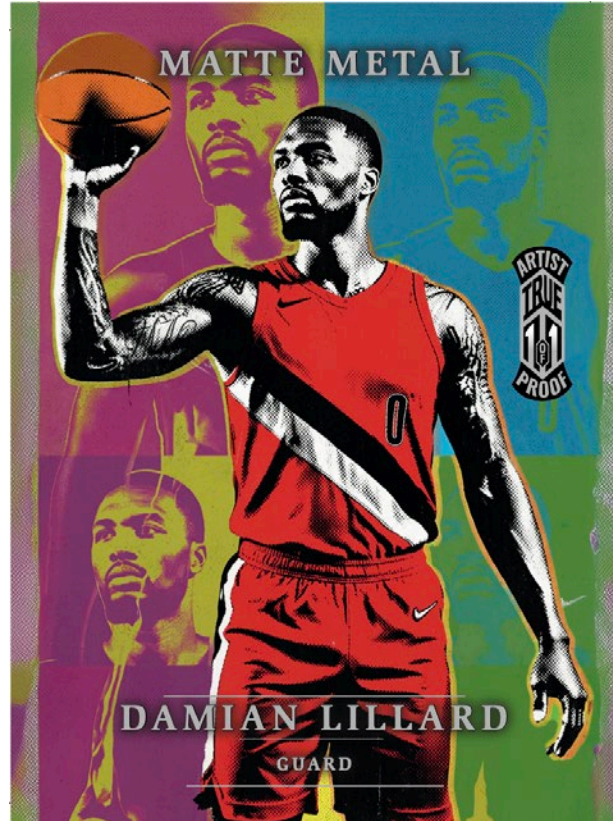

Wild Card®

Wild Card Matte Metal Multi-Sport

Artist Proofs (MMA(PStyle Initial)(a1)-(Player Initials))

**Rainbow
Foil Board**

Each card is a True 1 of 1.

Pop Art (PA)

**Da Vinci Sketchbook
(DV)**

Engraved Gold (EG)

Paint Brush (BR)

**Pop Art Splatter
(PL)**

**Artist Proofs
(Pop Art)
MMAPPAa1-DL**

Player Checklist:

Aaron Rodgers	Christian McCaffrey	Giannis Antetokounmpo	Jonathan Taylor	Mike Tyson
Allen Iverson	Conor McGregor	Ja Morant	Jordan Love	Mookie Betts
Anna Leigh Waters	Dak Prescott	Jacob Wilson	Julius Erving	Nick Kurtz
Austin Reaves	Damian Lillard	Jalen Hurts	Justin Jefferson	Nolan Ryan
Baker Mayfield	Dan Marino	Jaylen Brown	Kai Trump	Patrick Mahomes
Brock Purdy	Dante Moore	Jeremiyah Love	Lamine Yamal	Peyton Manning
Brooks Koepka	Davante Adams	Joe Burrow	Larry Bird	Ric Flair
Cal Raleigh	Drew Brees	Joe Montana	Lionel Messi	Steph Curry
Carl Yastrzemski	Fernando Mendoza	John Elway	Magic Johnson	Ty Simpson
CeeDee Lamb	Floyd Mayweather Jr.	Jon Jones	Matthew Stafford