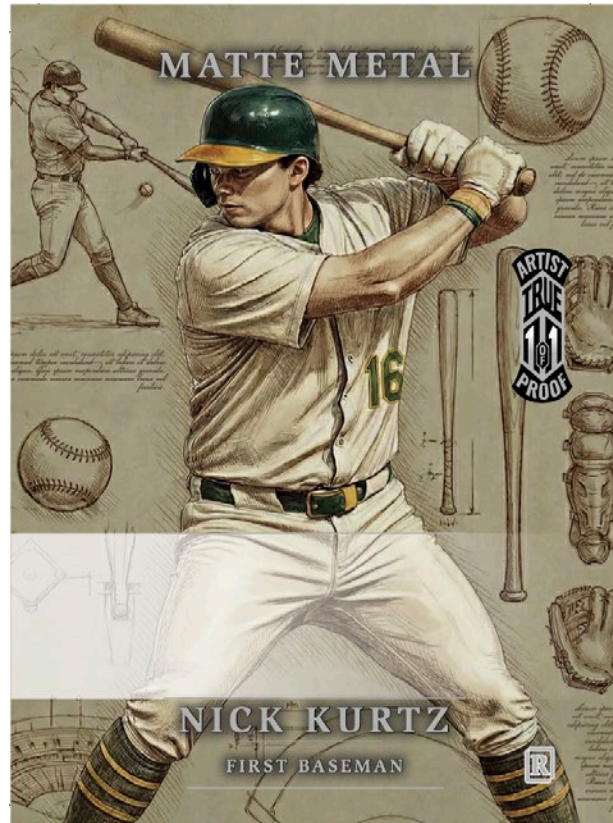

Wild Card

Wild Card Matte Metal Multi-Sport

Auto Artist Proofs (MMA(PStyle Initial)(a1)-(Player Initials)+A)

**Rainbow
Foil Board**

Each card is a True 1 of 1.

Pop Art (PA)

**Da Vinci Sketchbook
(DV)**

Engraved Gold (EG)

Paint Brush (BR)

**Pop Art Splatter
(PL)**

**Auto Artist Proofs
(Da Vinci Sketchbook)
MMA(PDVa1-NKA)**

Player Checklist:

Aaron Rodgers	Christian McCaffrey	Giannis Antetokounmpo	Jonathan Taylor	Mike Tyson
Allen Iverson	Conor McGregor	Ja Morant	Jordan Love	Mookie Betts
Anna Leigh Waters	Dak Prescott	Jacob Wilson	Julius Erving	Nick Kurtz
Austin Reaves	Damian Lillard	Jalen Hurts	Justin Jefferson	Nolan Ryan
Baker Mayfield	Dan Marino	Jaylen Brown	Kai Trump	Patrick Mahomes
Brock Purdy	Dante Moore	Jeremiyah Love	Lamine Yamal	Peyton Manning
Brooks Koepka	Davante Adams	Joe Burrow	Larry Bird	Ric Flair
Cal Raleigh	Drew Brees	Joe Montana	Lionel Messi	Steph Curry
Carl Yastrzemski	Fernando Mendoza	John Elway	Magic Johnson	Ty Simpson
CeeDee Lamb	Floyd Mayweather Jr.	Jon Jones	Matthew Stafford