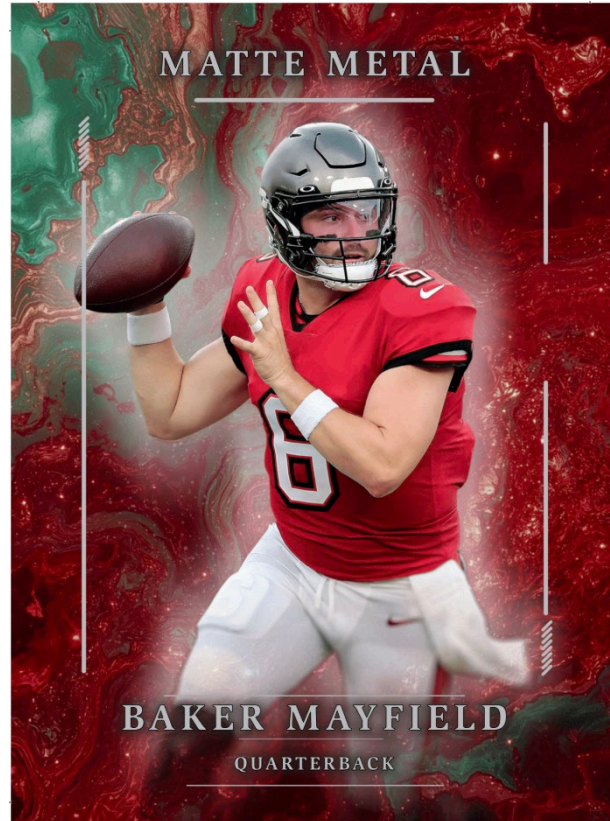

Wild Card

Wild Card Matte Metal Multi-Sport

Premium Base (MMP(Color Abv.)(a)(1-5)-(Player Initials))

**Rainbow
Foil Board**

PARALLELS

- Bronze (BZ) #/1
- Bronze Turquoise (BT) #/1
- Emerald Navy (EN) #/1
- Emerald Ruby (ER) #/1
- Gunmetal Amethyst (GA) #/1
- Midnight Silver (MD) #/1
- Pealescent (PL) #/1
- Ruby Amethyst (RA) #/1
- Ruby Brass (RB) #/1
- Ruby Geode (RG) #/1
- Sapphire Silver (SS) #/1
- Malachite Silver (MS) #/1
- Tiger's Eye (TR) #/1
- Turquoise Emerald (TE) #/1
- Violet Navy (VN) #/1