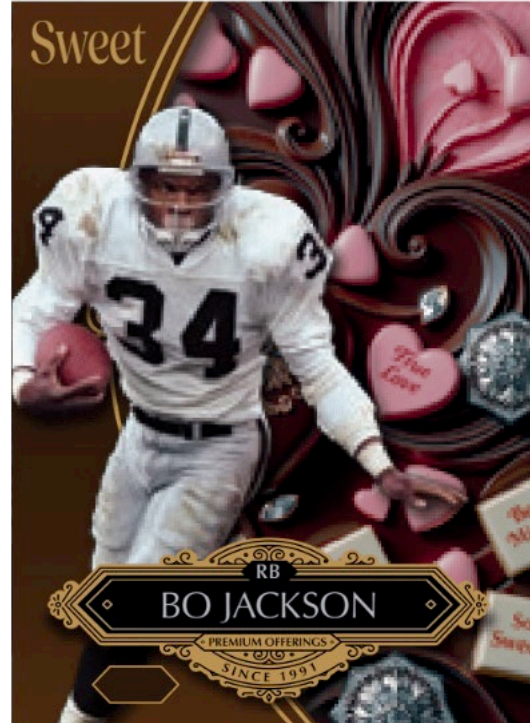

Wild Card®

2026 Wild Card Sweet

Base Dark (SWD(Color Initial)(1-2)-(Player Initials))

Rainbow Foil Board	Lava Foil Board

PARALLELS

- (GR) Green #/5
- (PU) Purple #/4
- (BL) Blue #/3
- (GO) Gold #/2
- (PI) Pink #/2
- (RG) Rose Gold #/2
- (BK) Black #/1
- (DC) Dark Chocolate #/1

Island Foil Board	Mojo Foil Board

Donut Circles Foil Board	Sparkles Foil Board

PARALLELS

- (GR) Green #/4
- (PU) Purple #/3
- (BL) Blue #/3
- (GO) Gold #/2
- (PI) Pink #/2
- (RG) Rose Gold #/2
- (BK) Black #/1
- (DC) Dark Chocolate #/1

Cross Hatch Foil Board

PARALLELS

- (GR) Green #/4
- (PU) Purple #/4
- (BL) Blue #/3
- (GO) Gold #/2
- (PI) Pink #/2
- (RG) Rose Gold #/2
- (BK) Black #/1
- (DC) Dark Chocolate #/1

Scotch Plaid Foil Board

Mosaic Foil Board

PARALLELS

- (GR) Green #/4
- (PU) Purple #/3
- (BL) Blue #/3
- (PI) Pink #/2
- (RG) Rose Gold #/1
- (BK) Black #/1
- (GO) Gold #/1
- (DC) Dark Chocolate #/1

**Base Dark
SWDPI1-BJ**

Player Checklist:

Barry Sanders	Patrick Mahomes	Jim Kelly	Marcel Reed	Germie Bernard
Kenyon Sadiq	Roger Staubach	Warren Moon	Nyck Harbor	KC Concepcion
Aaron Rodgers	Baker Mayfield	Chris Brazzell II	Oscar Delp	LaNorris Sellers
CeeDee Lamb	Bo Jackson	Dante Moore	Ryan Williams	Malachi Fields
Dan Marino	Christian McCaffrey	Eli Stowers	Sam Leavitt	Mario Craver
Derrick Henry	Dak Prescott	Fernando Mendoza	Trey'Dez Green	Rocco Becht
Drew Brees	Jonathan Taylor	Garrett Nussmeier	Ty Simpson	
Emmitt Smith	Joe Burrow	Jeremiah Love	Aaron Anderson	
Joe Montana	Matthew Stafford	John Mateer	Ahmad Hardy	
John Elway	Steve Young	Lesean McCoy	Antonio Williams	
Justin Jefferson	Cris Carter	Makai Lemon	Cade Klubnik