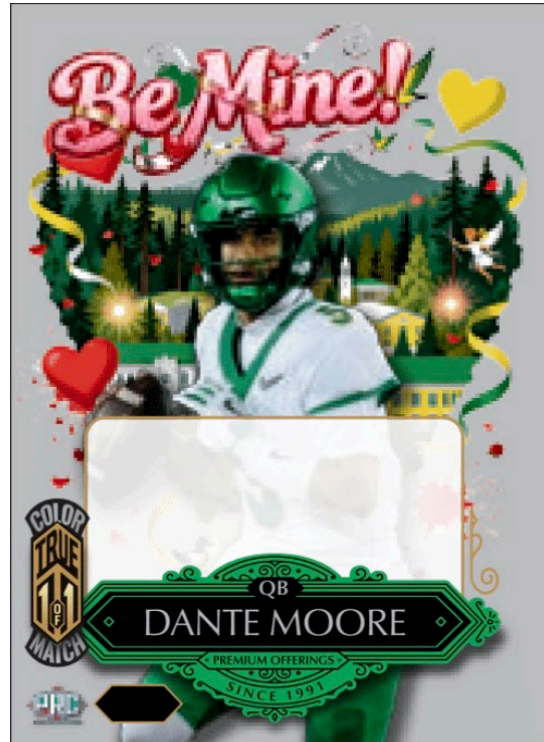

Joe Montana
John Elway
Justin Jefferson

Matthew Stafford
Fernando Mendoza
Jeremiyah Love

Wild Card

2026 Wild Card Sweet

Auto Team Color Match Gold Be Mine (SWBMTCM(1-12)-(Player Initials)+A)

Rainbow
Foil Board

All cards are True 1 of 1s.

AUTO Team Color Match Be Mine

Player Checklist:

Barry Sanders	Dan Marino	CeeDee Lamb	Jonathan Taylor	Dante Moore
Patrick Mahomes	John Elway	Joe Burrow	Steve Young	John Mateer
Aaron Rodgers	Roger Staubach	Matthew Stafford	Dak Prescott	Jeremiah Love
Justin Jefferson	Joe Montana	Baker Mayfield	Ty Simpson	Makai Lemon
Derrick Henry	Emmitt Smith	Christian McCaffrey	Fernando Mendoza	Germie Bernard

Wild Card®

2026 Wild Card Sweet

AUTO Wild Art (SWWAV(a-c)(01-05)-(Player Initials)+A)

**Rainbow
Foil Board**

All cards are numbered 1 of 1.

**AUTO Wild Art
SWWAVa1-CLA**

Player Checklist:

Barry Sanders
Kenyon Sadiq
Aaron Rodgers
CeeDee Lamb
Dan Marino
Derrick Henry
Drew Brees
Emmitt Smith
Joe Montana
John Elway
Justin Jefferson