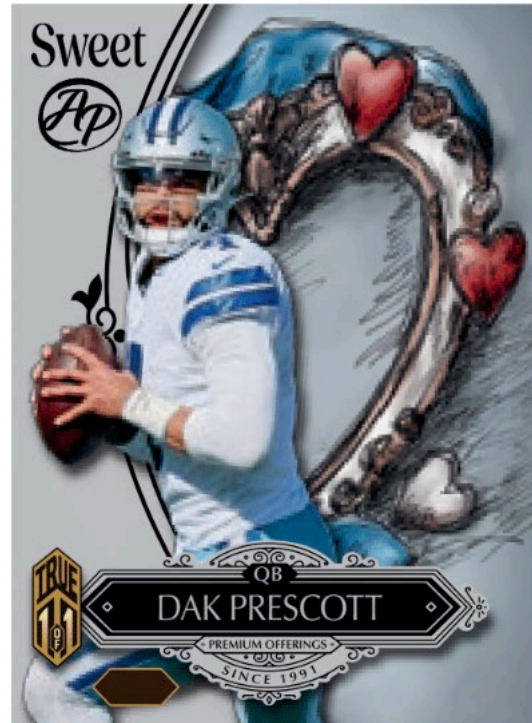

Wild Card®

2026 Wild Card Sweet

Wild Art Gold Vinyl True 1 of 1 (SWWAV(a-c)(1-5)-(Player Initials))

Gold Vinyl
Foil Board

All cards are numbered 1 of 1.

Wild Art Gold Vinyl True 1 of 1s
SWWATGV-DP

Player Checklist:

Patrick Mahomes
Aaron Rodgers
Baker Mayfield

Christian McCaffrey
Dak Prescott
Dan Marino

Derrick Henry
Drew Brees
Joe Burrow

Joe Montana
John Elway
Justin Jefferson

Matthew Stafford
Fernando Mendoza
Jeremiyah Love