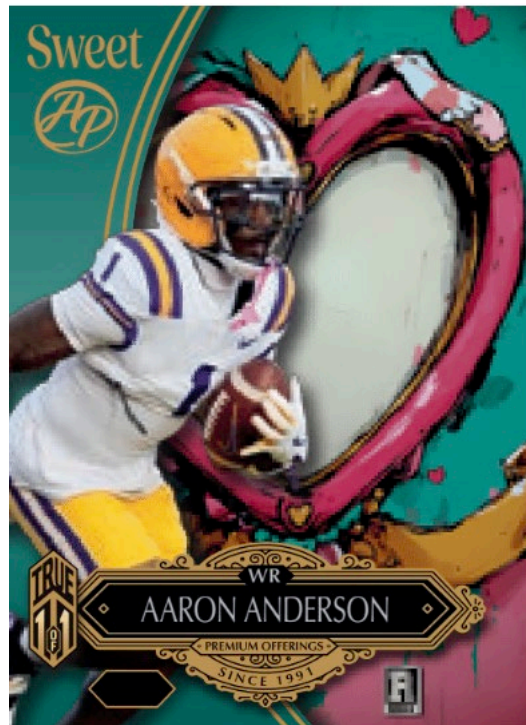

Wild Card®

2026 Wild Card Sweet

Artist Proof (SWP(Style Initials)(a-b)(1-5)-(Player Initials))

**Rainbow
Foil Board**

Each card is a True 1 of 1.

Pop Art 1 (AM)

Pop Art 2 (AW)

Impressionist Art 1 (CM)

Impressionist Art 2 (VV)

**Artist Proof
SWPAMa1-AA**

Player Checklist:

Barry Sanders
Kenyon Sadiq
Aaron Rodgers
CeeDee Lamb
Dan Marino
Derrick Henry
Drew Brees
Emmitt Smith
Joe Montana
John Elway
Justin Jefferson

Patrick Mahomes
Roger Staubach
Baker Mayfield
Bo Jackson
Christian McCaffrey
Dak Prescott
Jonathan Taylor
Joe Burrow
Matthew Stafford
Steve Young
Cris Carter

Jim Kelly
Warren Moon
Chris Brazzell II
Dante Moore
Eli Stowers
Fernando Mendoza
Garrett Nussmeier
Jeremiah Love
John Mateer
Lesean McCoy
Makai Lemon

Marcel Reed
Nyck Harbor
Oscar Delp
Ryan Williams
Sam Leavitt
Trey'Dez Green
Ty Simpson
Aaron Anderson
Ahmad Hardy
Antonio Williams
Cade Klubnik

Germie Bernard
KC Concepcion
LaNorris Sellers
Malachi Fields
Mario Craver
Rocco Becht