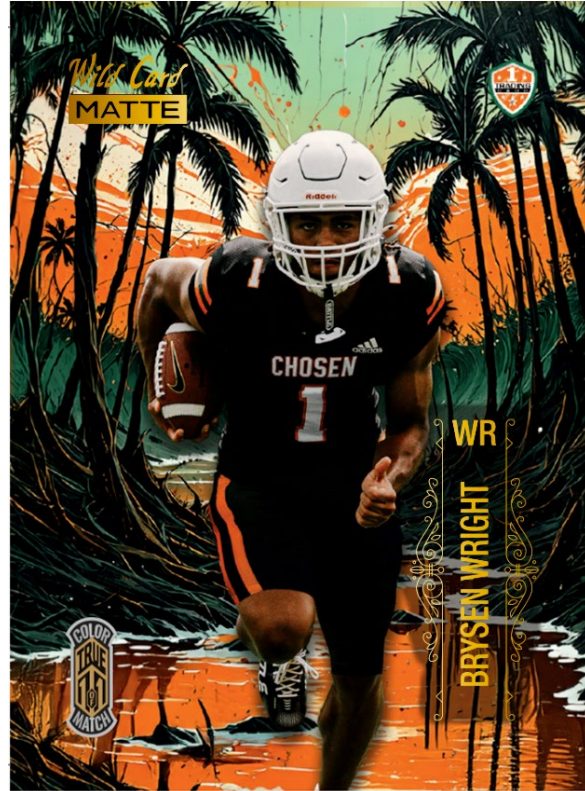

Wild Card®

2025 Wild Card Matte - Brysen Wright Exclusive

Base True Color Match 1 of 1 (MBET(Subset Initials)- (N) - (Player Initials))

**Neon
Foil Board**

Each card is a True Color Match 1 of 1.

City Subset (C)

Gradients Subset (G)

State Subset (S)

Tie Dye Subset (T)

**Base True Color Match 1 of 1
(City Subset)
MBETC-N-BW2**

Player Checklist:

Brysen Wright 1
Brysen Wright 2

Brysen Wright 3
Brysen Wright 4