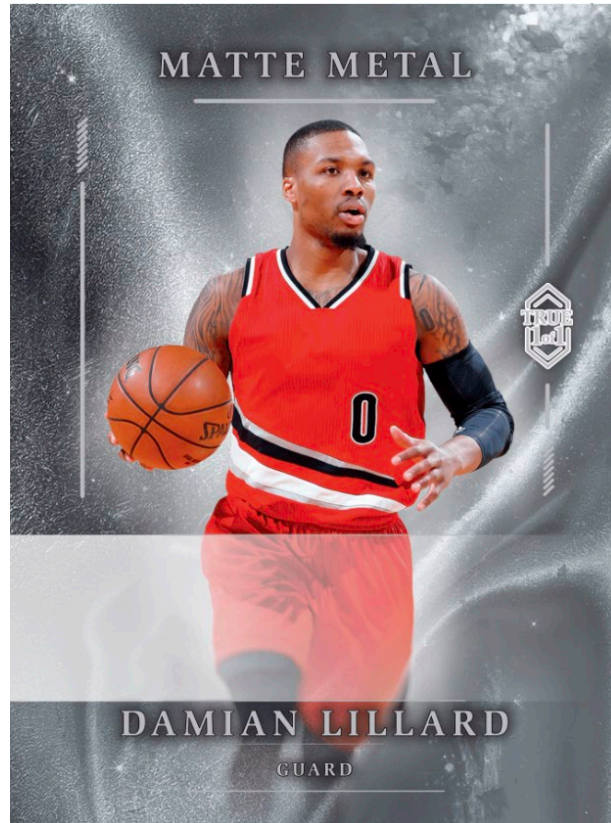

Each card is a True 1 of 1.

**Auto True 1 of 1 Premium Base
(Diamond Silver)
MMPDSa4-DLA**

Player Checklist:

Anna Leigh Waters	Rocco Becht	Magic Johnson	Jalen Hurts	Chris Brazzell II
Aroldis Chapman	Ronda Rousey	Matthew Stafford	Jaromir Jagr	Dan Marino
Carl Yastrzemski	Sammy Sosa	Nate Ament	Joe Burrow	Deontay Wilder
Christian McCaffrey	Sugar Ray Leonard	Patrick Mahomes	John Mantee	Dustin Poirier
Dante Moore	Tim Hardaway	Penny Hardaway	Jordan Love	Garrett Nussmeier
Darian Mensah	Tom Aspinall	Steph Curry	Justin Jefferson	Ja Morant
Drew Brees	Baker Mayfield	Ty Simpson	KC Concepcion	Jaylen Brown
Dwight Howard	CeeDee Lamb	Tyler Herro	Kevin Garnett	Jon Jones
Giannis Antetokounmpo	Conor McGregor	Warren Moon	Konnor Griffin	Julius Erving
Jacob Wilson	Damian Lillard	Yao Ming	Makai Lemon	Kyle Tucker
Joe Montana	Diego Pavia	Aaron Rodgers	Mia Hamm	Lamine Yamal
Jonathan Taylor	Fernando Mendoza	Allen Iverson	Mike Tyson	LaNorris Sellers
Jordyn Taylor	Floyd Mayweather Jr.	Antonio Williams	Nick Kurtz	Max Holloway
Kai Trump	George Pickens	Austin Reaves	Ric Flair	Mookie Betts
Kevin McGonigle	Jared Goff	Brock Purdy	Steve Nash	Peyton Manning
Larry Bird	Jeremiah Love	Chaz Lanier	Alvin Kamara	Roman Josi
Lionel Messi	John Elway	Dak Prescott	Amon-Ra St. Brown	Ryan Williams
Luka Modric	Johni Broome	Davante Adams	Brooks Keopka	Scott Steiner
Mike Schmidt	Josh Jacobs	Drew Allar	Cal Raleigh	Steve Young
Nolan Ryan	Leo De Vries	Israel Adesanya	Cam Smith	