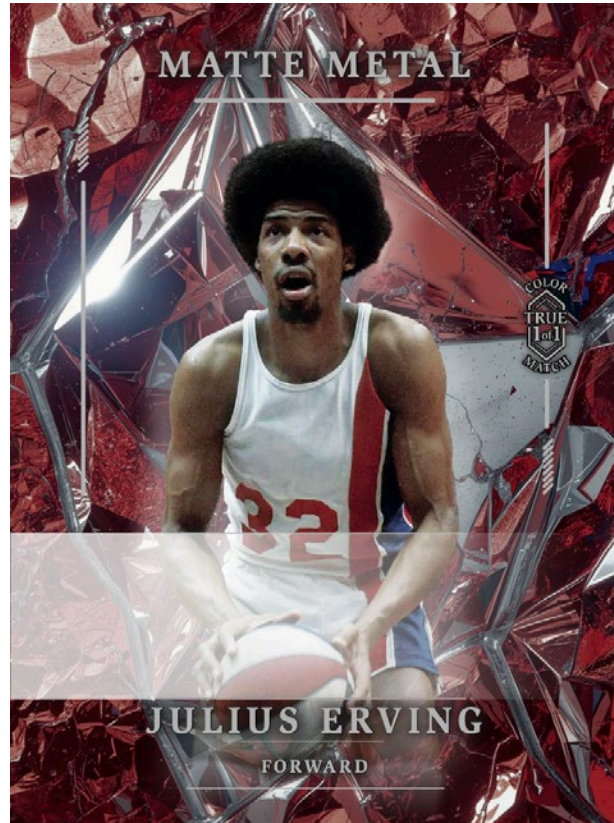

Wild Card

Wild Card Matte Metal Multi-Sport

Auto True Color Match (MMTC(a-e)(1-4)-(Player Initials)+A)

Rainbow
Foil Board

All cards are True 1 of 1s

Auto True Color Match
MMTCc1-JEA

Player Checklist:

Joe Burrow	Jaylen Brown	Peyton Manning	Justin Jefferson	Fernando Mendoza
Lionel Messi	Joe Montana	Steph Curry	Larry Bird	Jacob Wilson
Patrick Mahomes	John Elway	Brock Purdy	Matthew Stafford	
Aaron Rodgers	Julius Erving	Cal Raleigh	Mookie Betts	
Dak Prescott	Kevin Durant	Christian McCaffrey	Nolan Ryan	
Dan Marino	Lamine Yamal	Damian Lillard	Nick Kurtz	
Giannis Antetokounmpo	Magic Johnson	Drew Brees	Austin Reaves