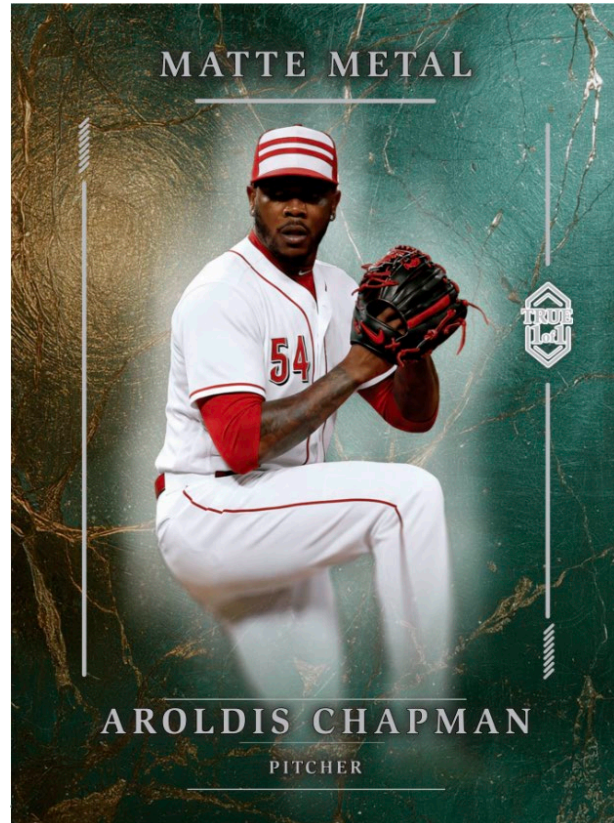

Each card is a True 1 of 1.

True 1 of 1 Premium Base
(Emerald Gold)
MMPEGa1-AC

Player Checklist:

Anna Leigh Waters	Rocco Becht	Magic Johnson	Jalen Hurts	Chris Brazzell II
Aroldis Chapman	Ronda Rousey	Matthew Stafford	Jaromir Jagr	Dan Marino
Carl Yastrzemski	Sammy Sosa	Nate Ament	Joe Burrow	Deontay Wilder
Christian McCaffrey	Sugar Ray Leonard	Patrick Mahomes	John Mateer	Dustin Poirier
Dante Moore	Tim Hardaway	Penny Hardaway	Jordan Love	Garrett Nussmeier
Darian Mensah	Tom Aspinall	Steph Curry	Justin Jefferson	Ja Morant
Drew Brees	Baker Mayfield	Ty Simpson	KC Concepcion	Jaylen Brown
Dwight Howard	CeeDee Lamb	Tyler Herro	Kevin Garnett	Jon Jones
Giannis Antetokounmpo	Conor McGregor	Warren Moon	Konnor Griffin	Julius Erving
Jacob Wilson	Damian Lillard	Yao Ming	Makai Lemon	Kyle Tucker
Joe Montana	Diego Pavia	Aaron Rodgers	Mia Hamm	Lamine Yamal
Jonathan Taylor	Fernando Mendoza	Allen Iverson	Mike Tyson	LaNorris Sellers
Jordyn Taylor	Floyd Mayweather Jr.	Antonio Williams	Nick Kurtz	Max Holloway
Kai Trump	George Pickens	Austin Reaves	Ric Flair	Mookie Betts
Kevin McGonigle	Jared Goff	Brock Purdy	Steve Nash	Peyton Manning
Larry Bird	Jeremiah Love	Chaz Lanier	Alvin Kamara	Roman Josi
Lionel Messi	John Elway	Dak Prescott	Amon-Ra St. Brown	Ryan Williams
Luka Modric	Johni Broome	Davante Adams	Brooks Keopka	Scott Steiner
Mike Schmidt	Josh Jacobs	Drew Allar	Cal Raleigh	Steve Young
Nolan Ryan	Leo De Vries	Israel Adesanya	Cam Smith	