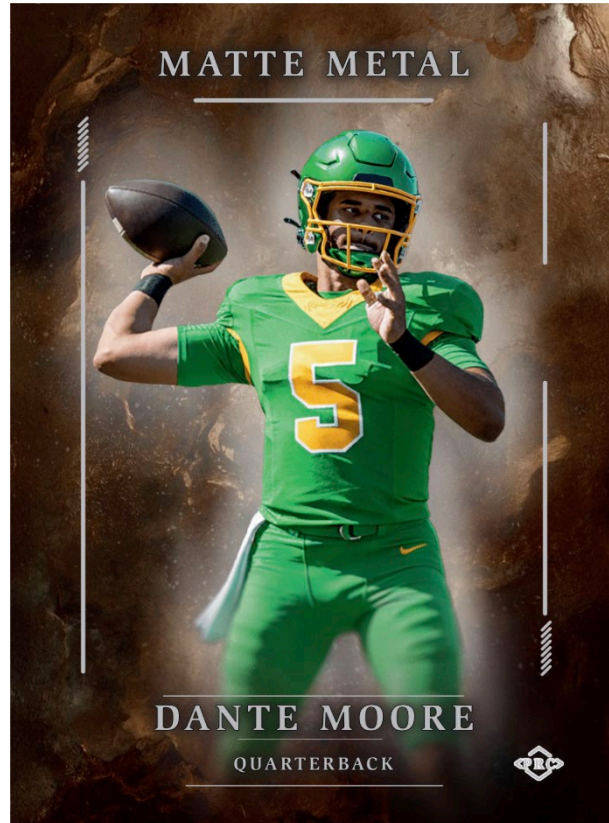

Wild Card®

Wild Card Matte Metal Multi-Sport

Premium Base (MMP(Color Abv.)(a)(1-5)-(Player Initials))

Rainbow
Foil Board

PARALLELS

- Bronze (BZ) #/1
- Bronze Turquoise (BT) #/1
- Emerald Navy (EN) #/1
- Emerald Ruby (ER) #/1
- Gunmetal Amethyst (GA) #/1
- Midnight Silver (MD) #/1
- Pealescent (PL) #/1
- Ruby Amethyst (RA) #/1
- Ruby Brass (RB) #/1
- Ruby Geode (RG) #/1
- Sapphire Silver (SS) #/1
- Malachite Silver (MS) #/1
- Tiger's Eye (TR) #/1
- Turquoise Emerald (TE) #/1
- Violet Navy (VN) #/1