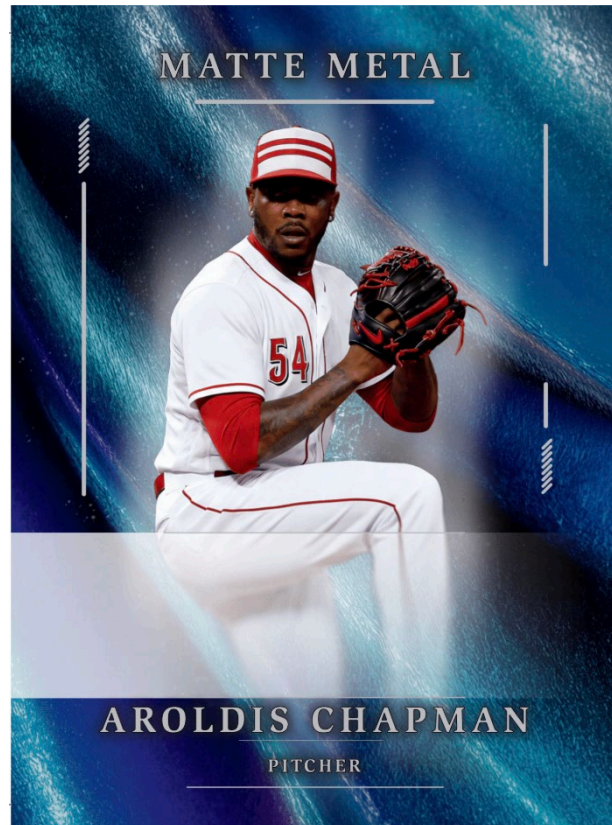

Wild Card®

Wild Card Matte Metal Multi-Sport

Auto Premium Base (MMP(Color Abv.)(a)(1-5)-(Player Initials)+A)

Rainbow
Foil Board

PARALLELS

- Bronze (BZ) #/1
- Bronze Turquoise (BT) #/1
- Emerald Navy (EN) #/1
- Emerald Ruby (ER) #/1
- Gunmetal Amethyst (GA) #/1
- Midnight Silver (MD) #/1
- Pealescent (PL) #/1
- Ruby Amethyst (RA) #/1
- Ruby Brass (RB) #/1
- Ruby Geode (RG) #/1
- Sapphire Silver (SS) #/1
- Malachite Silver (MS) #/1
- Tiger's Eye (TR) #/1
- Turquoise Emerald (TE) #/1
- Violet Navy (VN) #/1

Auto Premium Base
(Emerald Navy)
MMPENa5-ACA

Player Checklist:

Aaron Rodgers	Brooks Koepka	Damian Lillard	Dwight Howard	Jared Goff
Allen Iverson	Cal Raleigh	Dan Marino	Fernando Mendoza	Jaromir Jagr
Alvin Kamara	Cam Smith	Dante Moore	Floyd Mayweather Jr.	Jaylen Brown
Amon-Ra St. Brown	Carl Yastrzemski	Darian Mensah	Garrett Nussmeier	Jeremiyah Love
Anna Leigh Waters	CeeDee Lamb	Davante Adams	George Pickens	Joe Burrow
Antonio Williams	Chaz Lanier	Deontay Wilder	Giannis Antetokounmpo	Joe Montana
Aroldis Chapman	Chris Brazzell II	Diego Pavia	Israel Adesanya	John Elway
Austin Reaves	Christian McCaffrey	Drew Allar	Ja Morant	John Mateer
Baker Mayfield	Conor McGregor	Drew Brees	Jacob Wilson	
Brock Purdy	Dak Prescott	Dustin Poirier	Jalen Hurts