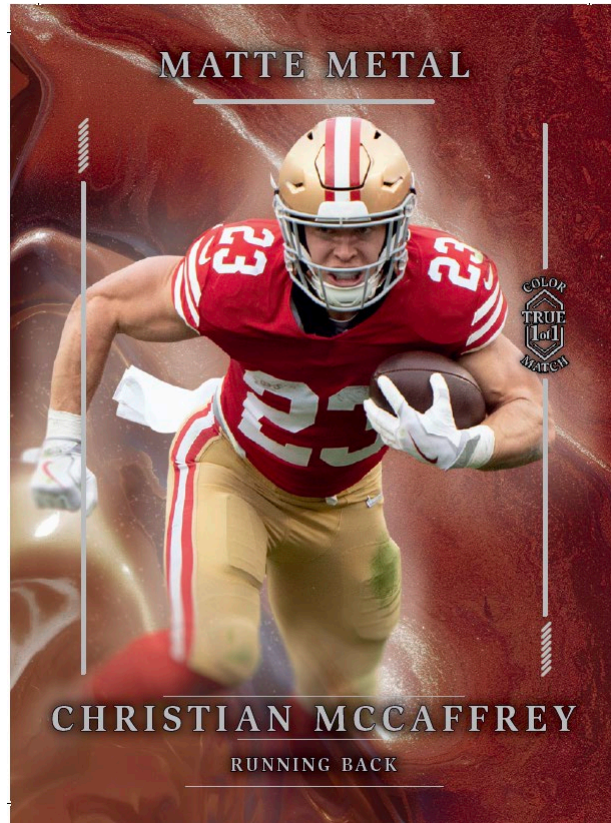

Wild Card

Wild Card Matte Metal Multi-Sport

True Color Match (MMTC(a-e)(1-4)-(Player Initials))

Rainbow
Foil Board

All cards are True 1 of 1s

True Color Match
MMTCe4-CM

Player Checklist:

Joe Burrow	Jaylen Brown	Peyton Manning	Justin Jefferson	Fernando Mendoza
Lionel Messi	Joe Montana	Steph Curry	Larry Bird	Jacob Wilson
Patrick Mahomes	John Elway	Brock Purdy	Matthew Stafford	
Aaron Rodgers	Julius Erving	Cal Raleigh	Mookie Betts	
Dak Prescott	Kevin Durant	Christian McCaffrey	Nolan Ryan	
Dan Marino	Lamine Yamal	Damian Lillard	Nick Kurtz	
Giannis Antetokounmpo	Magic Johnson	Drew Brees	Austin Reaves