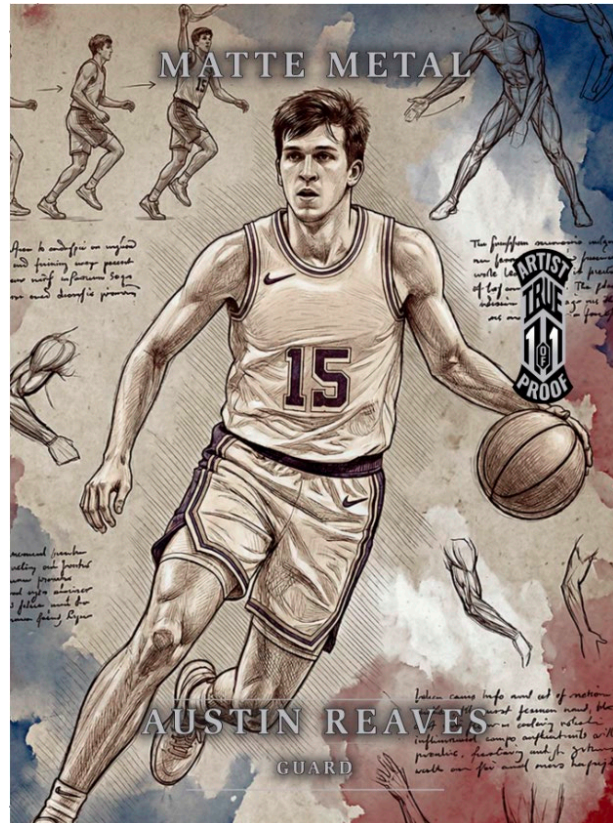

Wild Card®

Wild Card Matte Metal 250th Promo

Artist Proof True 1 of 1 (MMA250)(Color Abv.)-(Player Initials)(1-2)

Rainbow
Foil Board

All cards are True 1 of 1s.

DaVinci Sketchbook
Subset (DV)

Pop Art Splatter
Subset (PL)

Parchment Subset
(PC)

Pop Art Subset (PA)

Paint Brush Subset
(BR)

Watercolor Subset
(WC)

Artist Proof True 1 of 1
(DaVinci Subset)
MMA250DV-AR2

Player Checklist:

Aaron Rodgers 1	Dak Prescott 1	Jacob Wilson 1	Justin Jefferson 1	Mookie Betts 1
Aaron Rodgers 2	Dak Prescott 2	Jacob Wilson 2	Justin Jefferson 2	Mookie Betts 2
Amon-Ra St. Brown 1	Damian Lillard 1	Jaylen Brown 1	Lamine Yamal 1	Nick Kurtz 1
Amon-Ra St. Brown 2	Damian Lillard 2	Jaylen Brown 2	Lamine Yamal 2	Nick Kurtz 2
Austin Reaves 1	Dan Marino 1	Joe Burrow 1	Larry Bird 1	Nolan Ryan 1
Austin Reaves 2	Dan Marino 2	Joe Burrow 2	Larry Bird 2	Nolan Ryan 2
Brock Purdy 1	Drew Brees 1	Joe Montana 1	Lionel Messi 1	Patrick Mahomes 1
Brock Purdy 2	Drew Brees 2	Joe Montana 2	Lionel Messi 2	Patrick Mahomes 2
Cal Raleigh 1	Fernando Mendoza 1	John Elway 1	Magic Johnson 1	Peyton Manning 1
Cal Raleigh 2	Fernando Mendoza 2	John Elway 2	Magic Johnson 2	Peyton Manning 2
Christian McCaffrey 1	Giannis Antetokounmpo 1	Julius Erving 1	Matthew Stafford 1	Steph Curry 1
Christian McCaffrey 2	Giannis Antetokounmpo 2	Julius Erving 2	Matthew Stafford 2	Steph Curry 2