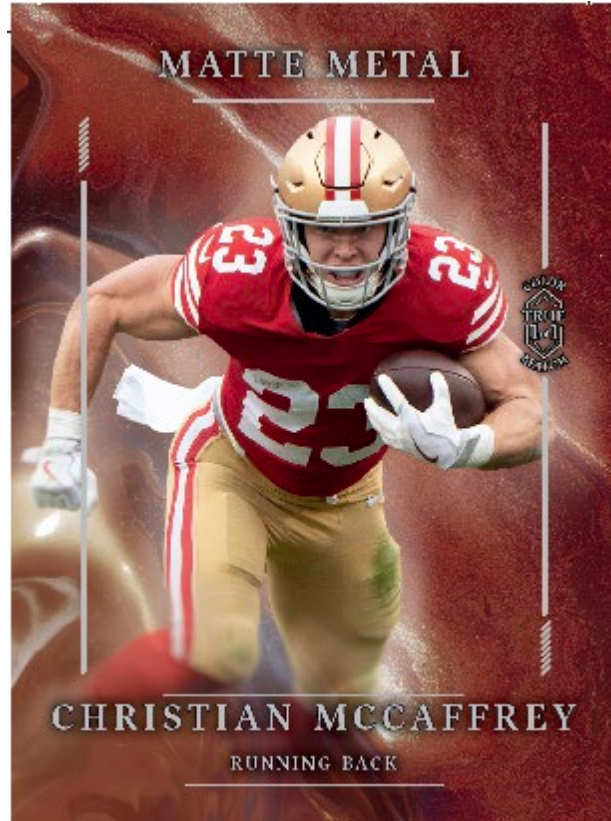

Wild Card

Wild Card Matte Metal Multi-Sport

True Color Match (MMTC(a-e)(1-4)-(Player Initials))

Rainbow
Foil Board

All cards are True 1 of 1s

True Color Match
MMTCe4-CM

Player Checklist:

Joe Burrow	Jaylen Brown	Peyton Manning	Justin Jefferson	Fernando Mendoza
Lionel Messi	Joe Montana	Steph Curry	Larry Bird	Jacob Wilson
Patrick Mahomes	John Elway	Brock Purdy	Matthew Stafford	
Aaron Rodgers	Julius Erving	Cal Raleigh	Mookie Betts	
Dak Prescott	Kevin Durant	Christian McCaffrey	Nolan Ryan	
Dan Marino	Lamine Yamal	Damian Lillard	Nick Kurtz	
Giannis Antetokounmpo	Magic Johnson	Drew Brees	Austin Reaves