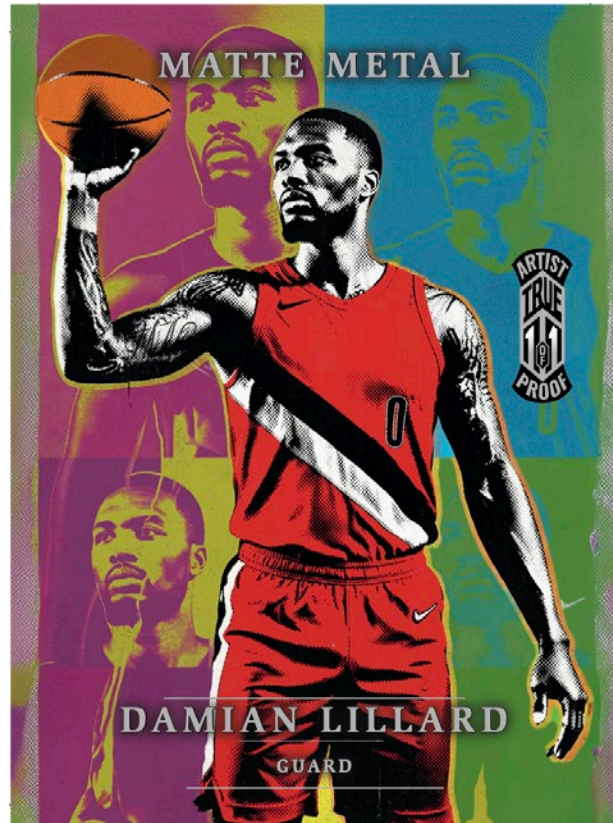

Wild Card®

Wild Card Matte Metal Multi-Sport

Artist Proofs (MMA(PStyle Initial)(a1)-(Player Initials))

**Rainbow
Foil Board**

Each card is a True 1 of 1.

Pop Art (PA)

**Da Vinci Sketchbook
(DV)**

Engraved Gold (EG)

Paint Brush (BR)

**Pop Art Splatter
(PL)**

**Artist Proofs
(Pop Art)
MMAPPAa1-DL**

Player Checklist:

Aaron Rodgers	Christian McCaffrey	Giannis Antetokounmpo	Jonathan Taylor	Mike Tyson
Allen Iverson	Conor McGregor	Ja Morant	Jordan Love	Mookie Betts
Anna Leigh Waters	Dak Prescott	Jacob Wilson	Julius Erving	Nick Kurtz
Austin Reaves	Damian Lillard	Jalen Hurts	Justin Jefferson	Nolan Ryan
Baker Mayfield	Dan Marino	Jaylen Brown	Kai Trump	Patrick Mahomes
Brock Purdy	Dante Moore	Jeremiyah Love	Lamine Yamal	Peyton Manning
Brooks Koepka	Davante Adams	Joe Burrow	Larry Bird	Ric Flair
Cal Raleigh	Drew Brees	Joe Montana	Lionel Messi	Steph Curry
Carl Yastrzemski	Fernando Mendoza	John Elway	Magic Johnson	Ty Simpson
CeeDee Lamb	Floyd Mayweather Jr.	Jon Jones	Matthew Stafford