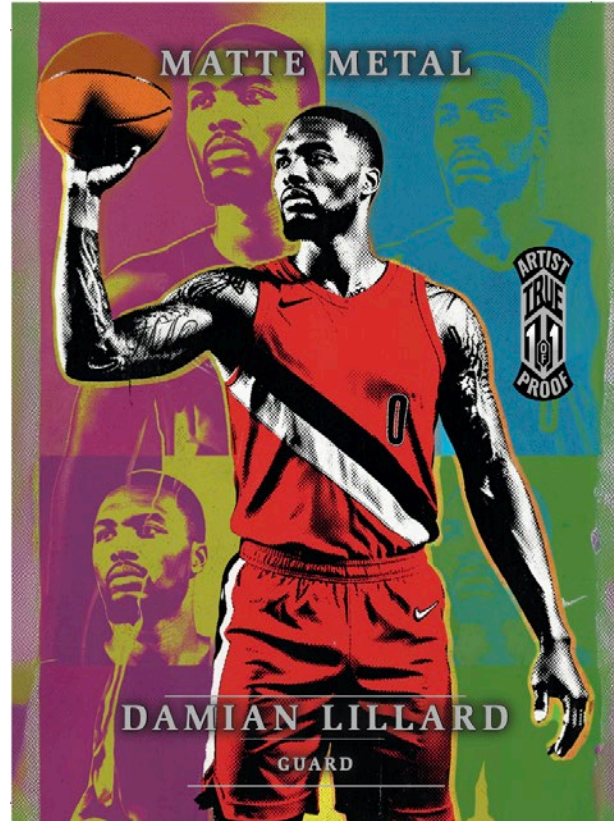

Artist Proofs (MMA(PStyle Initial)(a1)-(Player Initials))

**Rainbow
Foil Board**

Each card is a True 1 of 1.

Pop Art (PA)

**Da Vinci Sketchbook
(DV)**

Engraved Gold (EG)

Paint Brush (BR)

**Pop Art Splatter
(PL)**