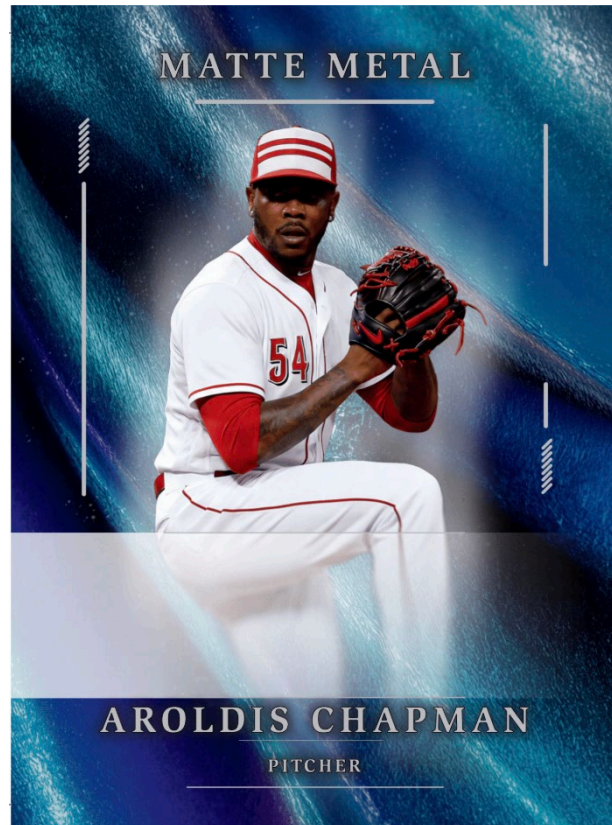

Wild Card®

Wild Card Matte Metal Multi-Sport

Auto Premium Base (MMP(Color Abv.)(a)(1-5)-(Player Initials)+A)

**Rainbow
Foil Board**

PARALLELS

- Bronze (BZ) #/1
- Bronze Turquoise (BT) #/1
- Emerald Navy (EN) #/1
- Emerald Ruby (ER) #/1
- Gunmetal Amethyst (GA) #/1
- Midnight Silver (MD) #/1
- Pealescent (PL) #/1
- Ruby Amethyst (RA) #/1
- Ruby Brass (RB) #/1
- Ruby Geode (RG) #/1
- Sapphire Silver (SS) #/1
- Malachite Silver (MS) #/1
- Tiger's Eye (TR) #/1
- Turquoise Emerald (TE) #/1
- Violet Navy (VN) #/1

**Auto Premium Base
(Emerald Navy)
MMPENa5-ACA**

Player Checklist:

Jordyn Tyson	John Elway	Cal Raleigh	Nolan Ryan	Warren Moon	John Mateer
Conor McGregor	Jordan Love	Christian McCaffrey	Penny Hardaway	Austin Reaves	Kevin McGonigle
Joe Burrow	Julius Erving	Damian Lillard	Ric Flair	Chris Brazzell II	Leo De Vries
Jon Jones	Kai Trump	Davante Adams	Steve Young	Dante Moore	Makai Lemon
Lionel Messi	Kevin Garnett	Deontay Wilder	Sugar Ray Leonard	Diego Pavia	Ryan Williams
Patrick Mahomes	Lamine Yamal	Drew Brees	Yao Ming	Drew Allar	Sammy Sosa
Aaron Rodgers	Luka Modric	Floyd Mayweather Jr.	Allen Iverson	Dustin Poirier	Ty Simpson
Brooks Koepka	Magic Johnson	Israel Adesanya	Amon-Ra St. Brown	Dwight Howard	Antonio Williams
Carl Yastrzemski	Mia Hamm	Ja Morant	Anna Leigh Waters	Fernando Mendoza	Cam Smith
CeeDee Lamb	Peyton Manning	Jonathan Taylor	George Pickens	Konnor Griffin	Darian Mensah
Dak Prescott	Ronda Rousey	Josh Jacobs	Jalen Hurts	Roman Josi	Johni Broome
Dan Marino	Steph Curry	Justin Jefferson	Max Holloway	Tim Hardaway	KC Concepcion
Giannis Antetokounmpo	Steve Nash	Kyle Tucker	Mike Schmidt	Tyler Herro	LaNorris Sellers
Jared Goff	Alvin Kamara	Larry Bird	Nate Ament	Chaz Lanier	Rocco Becht
Jaromir Jagr	Aroldis Chapman	Matthew Stafford	Nick Kurtz	Garrett Nussmeier	
Jaylen Brown	Baker Mayfield	Mike Tyson	Scott Steiner	Jacob Wilson	
Joe Montana	Brock Purdy	Mookie Betts	Tom Aspinall	Jeremiah Love