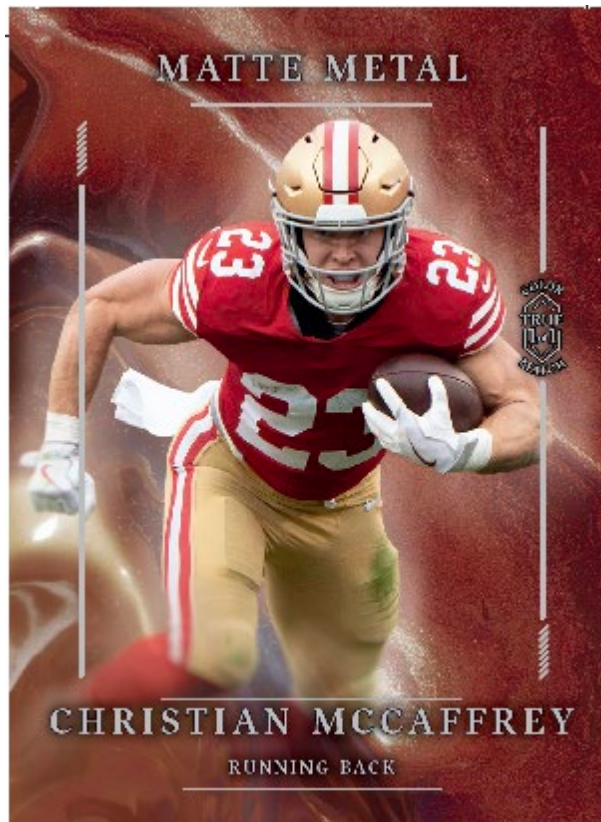

Wild Card

Wild Card Matte Metal Multi-Sport

True Color Match (MMTC(a-e)(1-4)-(Player Initials))

Rainbow
Foil Board

All cards are True 1 of 1s

True Color Match
MMTCe4-CM

Player Checklist:

Joe Burrow	Jaylen Brown	Peyton Manning	Justin Jefferson	Fernando Mendoza
Lionel Messi	Joe Montana	Steph Curry	Larry Bird	Jacob Wilson
Patrick Mahomes	John Elway	Brock Purdy	Matthew Stafford	
Aaron Rodgers	Julius Erving	Cal Raleigh	Mookie Betts	
Dak Prescott	Kevin Durant	Christian McCaffrey	Nolan Ryan	
Dan Marino	Lamine Yamal	Damian Lillard	Nick Kurtz	
Giannis Antetokounmpo	Magic Johnson	Drew Brees	Austin Reaves