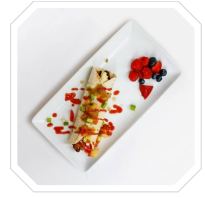

Breakfast to Share

plates and napkins included

Quit Your Job Wrap Platter - 10 wraps

scrambled egg, heirloom tomato, bacon, avocado, poblano salsa, spicy cashew cheese, mango salsa, sriracha

$130

Bacon, Egg & Cheese Burrito Platter - 10 burritos

scrambled egg, bacon, and cheddar cheese wrapped in a flour tortilla

$110