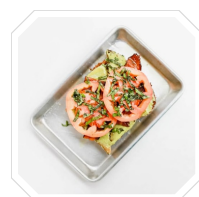

Bacon, Egg & Cheese Burrito

\$12

scrambled egg, bacon, and cheddar cheese wrapped in a flour tortilla

Egg & Cheese Burrito (VG)

\$9.75

scrambled egg and cheddar cheese wrapped in a flour tortilla

Bacon, Basil & Tomato Toast (NF)