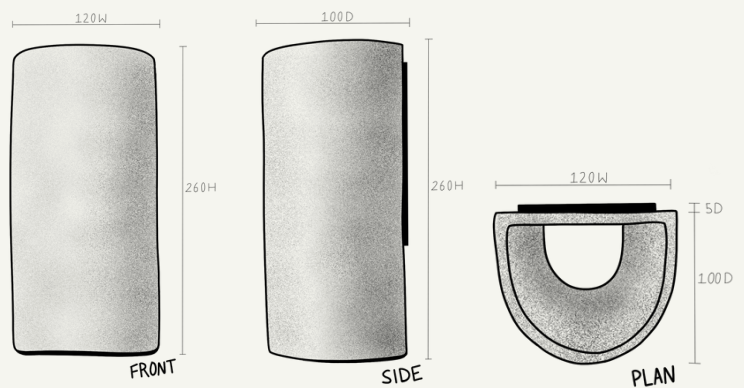

We Ponder

DAY TALL CERAMIC WALL LIGHT

Interior or Exterior application

Proudly Handmade in Tasmania

NAME	Day Tall
PRODUCT CODE	WP_DAY_T_G9
DIMENSIONS (mm)	120W x 100D x 260H +/-5 mm
WEIGHT (kg)	2.5
CLAY TYPE	Smooth
GLAZE COLOUR	Eggshell White
LIGHT FITTING CODE	LF103
LIGHT DIRECTION	Up and down (<i>option to remove one globe if you prefer stronger light from either direction</i>)
LIGHT SOURCE	2 x G9 240V LED Globes dimmable, max 5W recommended (<i>globes sold separately</i>)
IP RATING	IP-65
WARRANTY	3 years
CERTIFICATION	