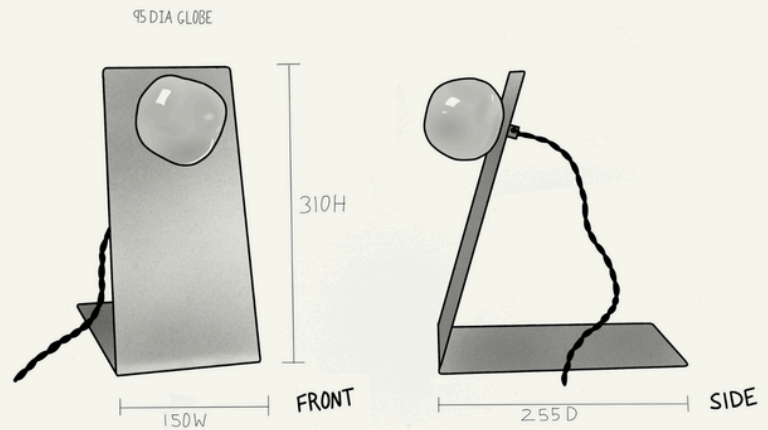

WE PONDER

LEAN STAINLESS STEEL & GLASS TABLE LAMP

Interior use

Proudly Handmade in Tasmania

NAME	Lean Table Lamp
PRODUCT CODE	WP_LEA_SSTL_G9
DIMENSIONS (mm)	150W x 255D x 310H
WEIGHT (kg)	1
MATERIAL	Brushed Stainless Steel and Opaque Glass
LIGHT FITTING CODE	LF106
LIGHT TYPE	Table Lamp
LIGHT SOURCE	1x G9 220-240V, LED Globe 5W, 2700k (Included)
POWER CORD	Australian plug with inline switch
WARRANTY	3 years
CERTIFICATION	

**The glass globe may feature small bubbles, blotches or subtle variations within the colour. These characteristics are a natural part of the handblown glass process and are celebrated as part of the unique handmade nature of each piece. Due to the fabrication and hand finished process of the stainless steel components, minor scratch marks or surface imperfections may be visible on the reverse side.*