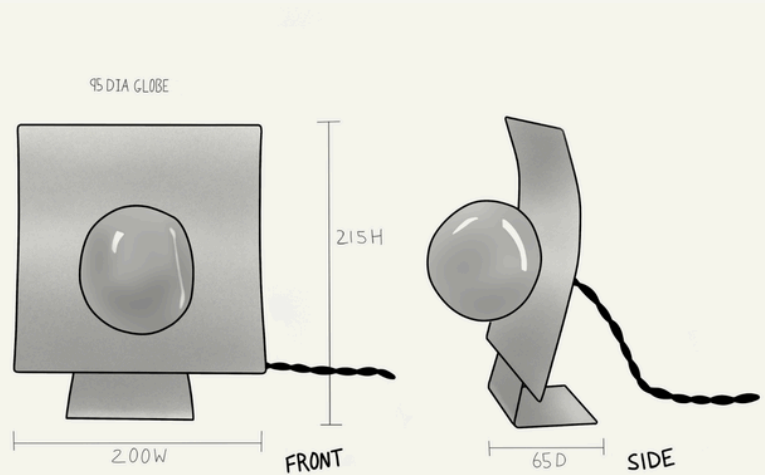

WE PONDER

NUDGE STAINLESS STEEL & GLASS TABLE LAMP

Interior use

Proudly Handmade in Tasmania

NAME	Nudge Table Lamp
PRODUCT CODE	WP_NDG_SSTL_G9
DIMENSIONS (mm)	200W x 65D x 225H
WEIGHT (kg)	1
MATERIAL	Brushed Stainless Steel and Opaque Glass
LIGHT FITTING CODE	LF106
LIGHT TYPE	Table Lamp
LIGHT SOURCE	1x G9 220-240V, LED Globe 5W, 2700k (Included)
POWER CORD	Australian plug with inline switch
WARRANTY	3 years
CERTIFICATION	

**The glass globe may feature small bubbles, blotches or subtle variations within the colour. These characteristics are a natural part of the handblown glass process and are celebrated as part of the unique handmade nature of each piece. Due to the fabrication and hand finished process of the stainless steel components, minor scratch marks or surface imperfections may be visible on the reverse side.*