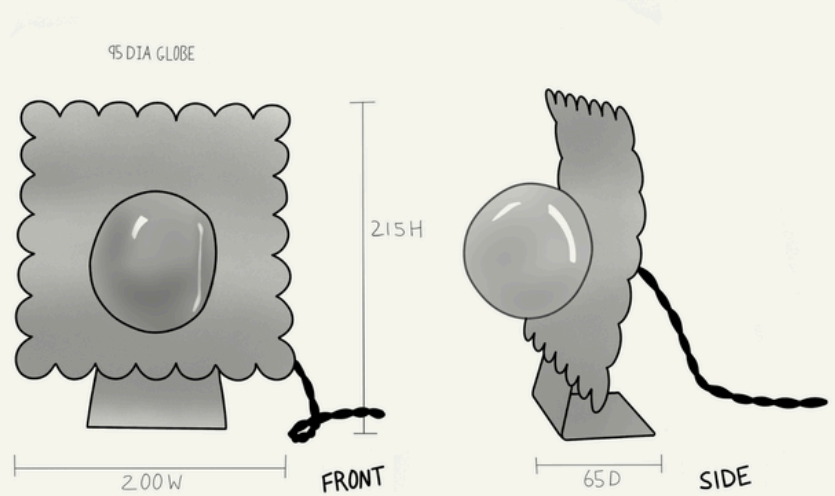

## WAVE STAINLESS STEEL & GLASS TABLE LAMP

Interior use

Proudly Handmade in Tasmania

NAME	Wave Table Lamp
PRODUCT CODE	WP_WAV_SSTL_G9
DIMENSIONS (mm)	200W x 65D x 225H
WEIGHT (kg)	1
MATERIAL	Brushed Stainless Steel and Opaque Glass
LIGHT FITTING CODE	LF106
LIGHT TYPE	Table Lamp
LIGHT SOURCE	1x G9 220-240V, LED Globe 5W, 2700k (Included)
POWER CORD	Australian plug with inline switch
WARRANTY	3 years
CERTIFICATION	

*\*The glass globe may feature small bubbles, blotches or subtle variations within the colour. These characteristics are a natural part of the handblown glass process and are celebrated as part of the unique handmade nature of each piece. Due to the fabrication and hand finished process of the stainless steel components, minor scratch marks or surface imperfections may be visible on the reverse side.*