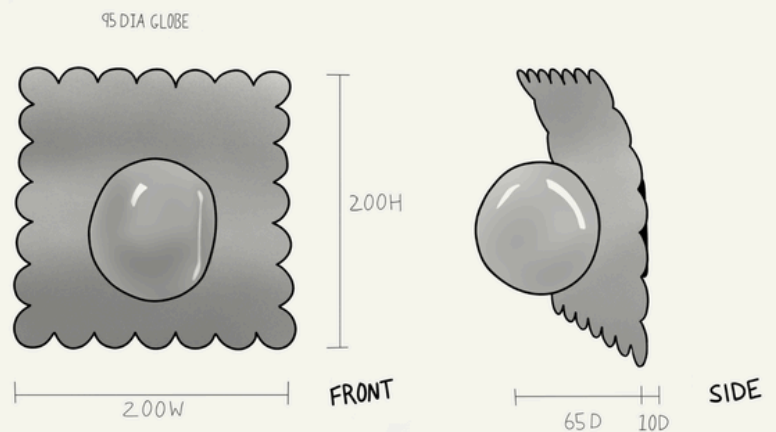

WE PONDER

WAVE STAINLESS STEEL & GLASS WALL LIGHT

Interior application

Proudly Handmade in Tasmania

NAME	Wave Wall Light
PRODUCT CODE	WP_WAV_SS_G9
DIMENSIONS (mm)	200W x 75D x 200H
WEIGHT (kg)	2
STEEL FINISH	Brushed
GLASS FINISH	Opaque white gloss
LIGHT FITTING CODE	LF105
LIGHT DIRECTION	Face Lighting
LIGHT SOURCE	Included globe- G9 220-240V, LED Globe 5W, 2700k
IP RATING	IP-65
WARRANTY	3 years
CERTIFICATION	

**The glass globe may feature small bubbles, blotches or subtle variations within the colour. These characteristics are a natural part of the handblown glass process and are celebrated as part of the unique handmade nature of each piece. Due to the fabrication and hand finished process of the stainless steel components, minor scratch marks or surface imperfections may be visible on the reverse side.*