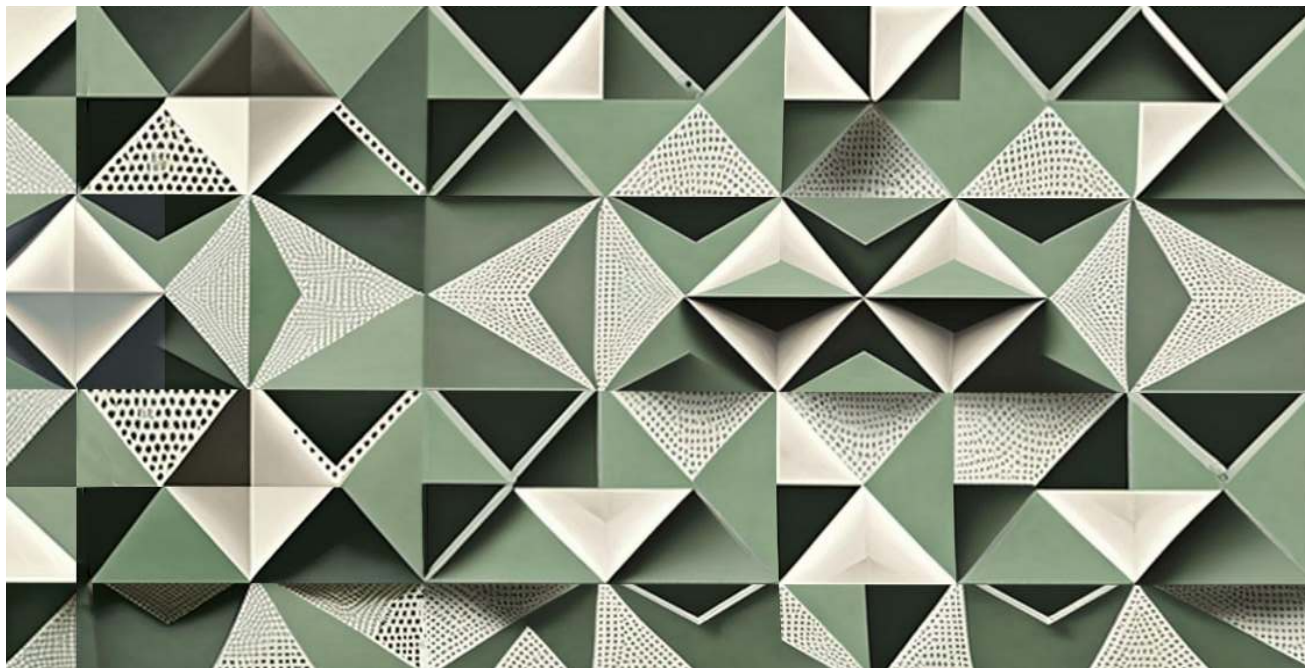

3d shapes and faces