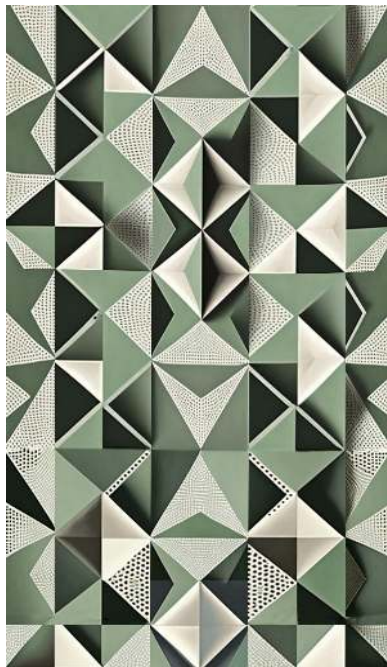

3d shapes and faces

EFFECTS ON WALLPAPER TO GIVE ILLUSION OF LIGHT