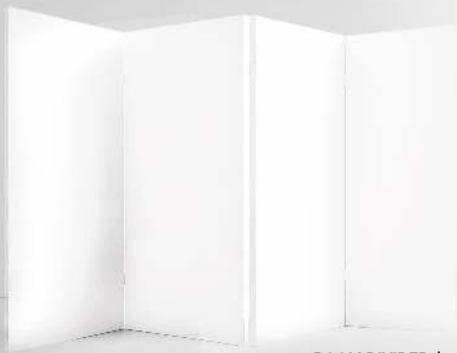

# product templates

SCATTER CUSHIONS | 40cm x 60cm

ROOM DIVIDER | 3 panels

WALL HANGINGS | portrait + landscape

LAMP SHADES | 40cm x 40cm + 30cm x 23cm

ROOM DIVIDER | 4 panels

WALL ART | framed prints + stretch or shadow framed canvas

# 3d shapes and faces

CEILING TILES  
WALLPAPER

# 3d shapes and faces

CEILING TILES  
WALLPAPER  
MOBILE WANDER WALL ON CASTORS

# 3d shapes and faces

CEILING TILES  
WALLPAPER  
STRETCHED FRAMED CANVAS