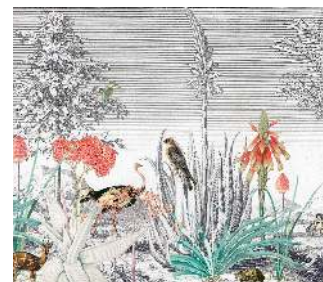

collection

BOTANICAL

www.carasaven.com
[@carasavenwalldesign](https://www.instagram.com/carasavenwalldesign)