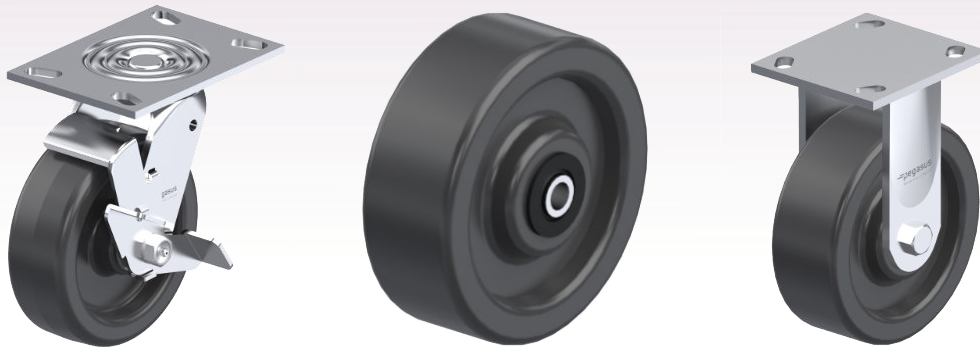

Mold-On Rubber Wheels & Casters

Wheels -

Wheel Diameter (inch)	Tread Width (inch)	Bearing Type	Load Capacity (lbs)	Hub Length (inch)	Hub Length w/ Bushings (inch)	Axle Bore Diameter (inch)	Part Number
4	2	Roller Bearing	400	2 3/16	2 7/16	1/2	P-RY-040x020/050R
5	2	Roller Bearing	400	2 3/16	2 7/16	1/2	P-RY-050x020/050R
6	2	Roller Bearing	550	2 3/16	2 7/16	1/2	P-RY-060x020/050R
8	2	Roller Bearing	600	2 3/16	2 7/16	1/2	P-RY-080x020/050R

Casters -

Wheel Diameter (inch)	Total Height (inch)	Swivel Lead (inch)	Load Capacity (lbs)	Top Plate (inch)	Swivel Caster	Swivel Caster with Wheel Brake	Rigid Caster
4	5 5/8	1 3/8	400	4 x 4 1/2	P21S-RY040R-14	P21S-RY040R-14-WB	P21R-RY040R-14
5	6 1/2	1 9/16	400	4 x 4 1/2	P21S-RY050R-14	P21S-RY050R-14-WB	P21R-RY050R-14
6	7 1/2	1 13/16	550	4 x 4 1/2	P21S-RY060R-14	P21S-RY060R-14-WB	P21R-RY060R-14
8	9 1/2	2 1/4	600	4 x 4 1/2	P21S-RY080R-14	P21S-RY080R-14-WB	P21R-RY080R-14

*Casters are also available with a Total Lock Brake. Switch "WB" to "TB" in the part number when requesting a quote

For pricing, delivery, or technical inquiries, please contact us at eshop@levacsupply.com