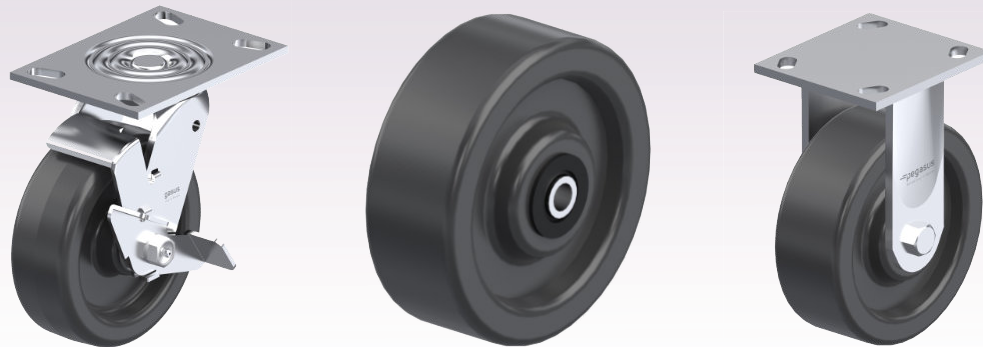

Phenolic Wheels & Casters

Wheels -

| Wheel Diameter (inch) | Tread Width (inch) | Bearing Type | Load Capacity (lbs) | Hub Length (inch) | Hub Length w/ Bushings (inch) | Axle Bore Diameter (inch) | Part Number |
|-----------------------|--------------------|----------------|---------------------|-------------------|-------------------------------|---------------------------|-------------------|
| 4 | 2 | Roller Bearing | 800 | 2 3/16 | 2 7/16 | 1/2 | P-PH-040x020/050R |
| 5 | 2 | Roller Bearing | 1,000 | 2 3/16 | 2 7/16 | 1/2 | P-PH-050x020/050R |
| 6 | 2 | Roller Bearing | 1,200 | 2 3/16 | 2 7/16 | 1/2 | P-PH-060x020/050R |
| 8 | 2 | Roller Bearing | 1,400 | 2 3/16 | 2 7/16 | 1/2 | P-PH-080x020/050R |

Casters -

| Wheel Diameter (inch) | Total Height (inch) | Swivel Lead (inch) | Load Capacity (lbs) | Top Plate (inch) | Swivel Caster | Swivel Caster with Wheel Brake | Rigid Caster |
|-----------------------|---------------------|--------------------|---------------------|------------------|----------------|--------------------------------|----------------|
| 4 | 5 5/8 | 1 3/8 | 800 | 4 x 4 1/2 | P21S-PH040R-14 | P21S-PH040R-14-WB | P21R-PH040R-14 |
| 5 | 6 1/2 | 1 9/16 | 1,000 | 4 x 4 1/2 | P21S-PH050R-14 | P21S-PH050R-14-WB | P21R-PH050R-14 |
| 6 | 7 1/2 | 1 13/16 | 1,200 | 4 x 4 1/2 | P21S-PH060R-14 | P21S-PH060R-14-WB | P21R-PH060R-14 |
| 8 | 9 1/2 | 2 1/4 | 1,400 | 4 x 4 1/2 | P21S-PH080R-14 | P21S-PH080R-14-WB | P21R-PH080R-14 |

*Casters are also available with a Total Lock Brake. Switch "WB" to "TB" in the part number when requesting a quote

For pricing, delivery, or technical inquiries, please contact us at eshop@levacsupply.com