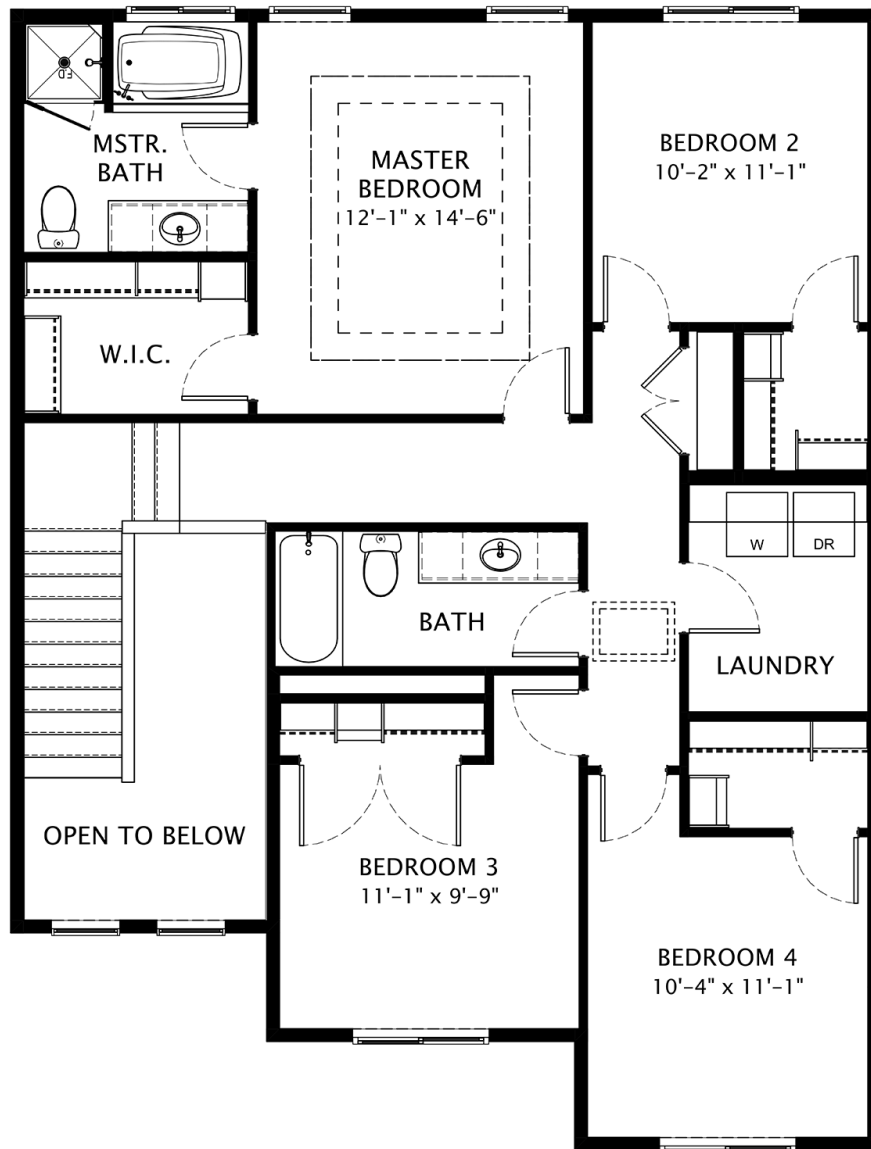

**SANTA ANNA**

Total Finished Area	2043 sf
Main Floor	912 sf
Upper Floor	1131 sf
Optional Basement	921 sf
Total Area of Home	2964 sf

**SANTA ANNA**

**Main Floor**

**SANTA ANNA**

**Upper Floor**

**SANTA ANNA**

**Upper Floor with Loft**

## SANTA ANNA

Basement Floor