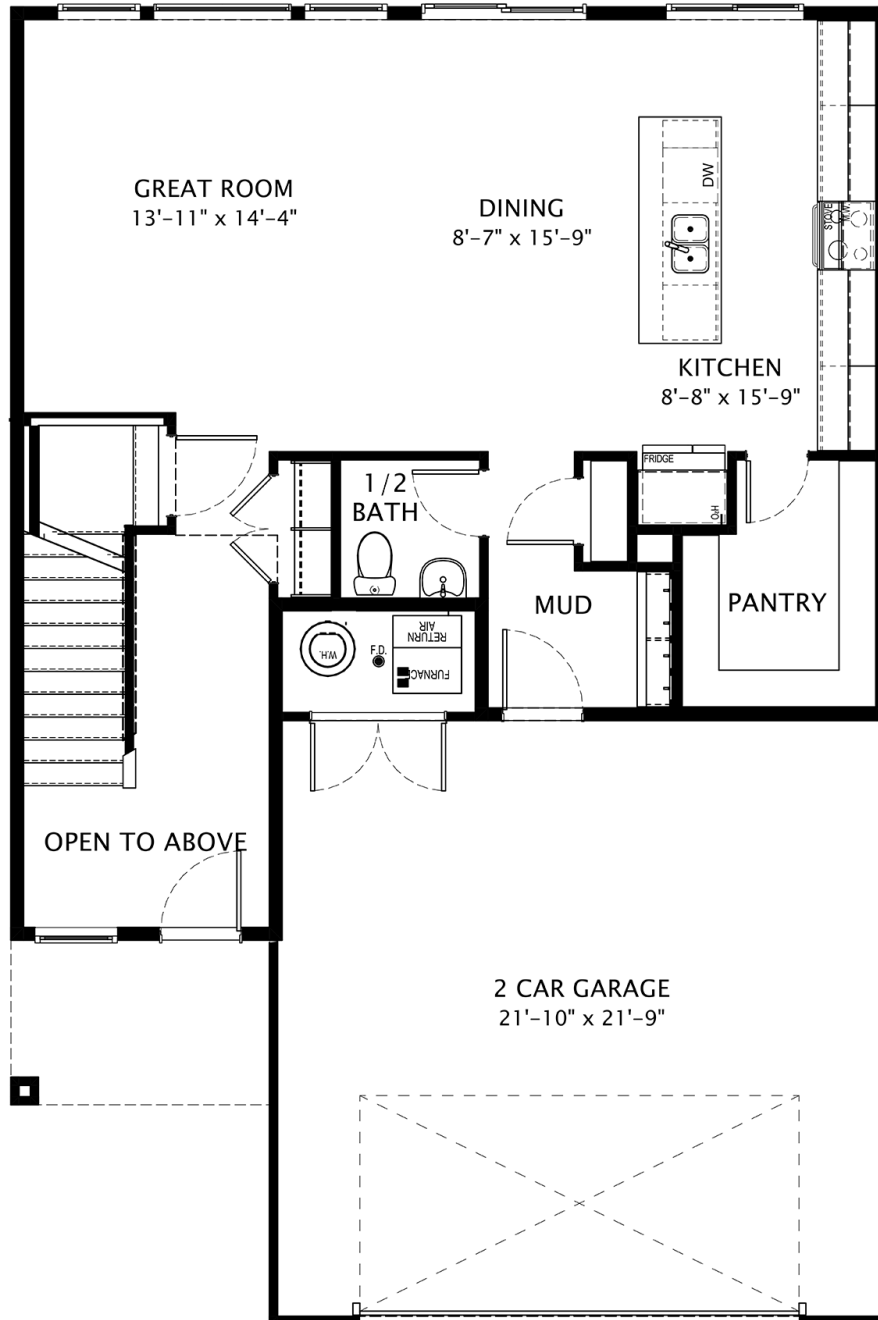

**SANTA ANNA**

Total Finished Area	2043 sf
Main Floor	912 sf
Upper Floor	1131 sf
Optional Basement	921 sf
Total Area of Home	2964 sf

**SANTA ANNA**

**Main Floor**

**SANTA ANNA**

**Upper Floor**

**SANTA ANNA**

**Upper Floor with Loft**

## SANTA ANNA

Basement Floor