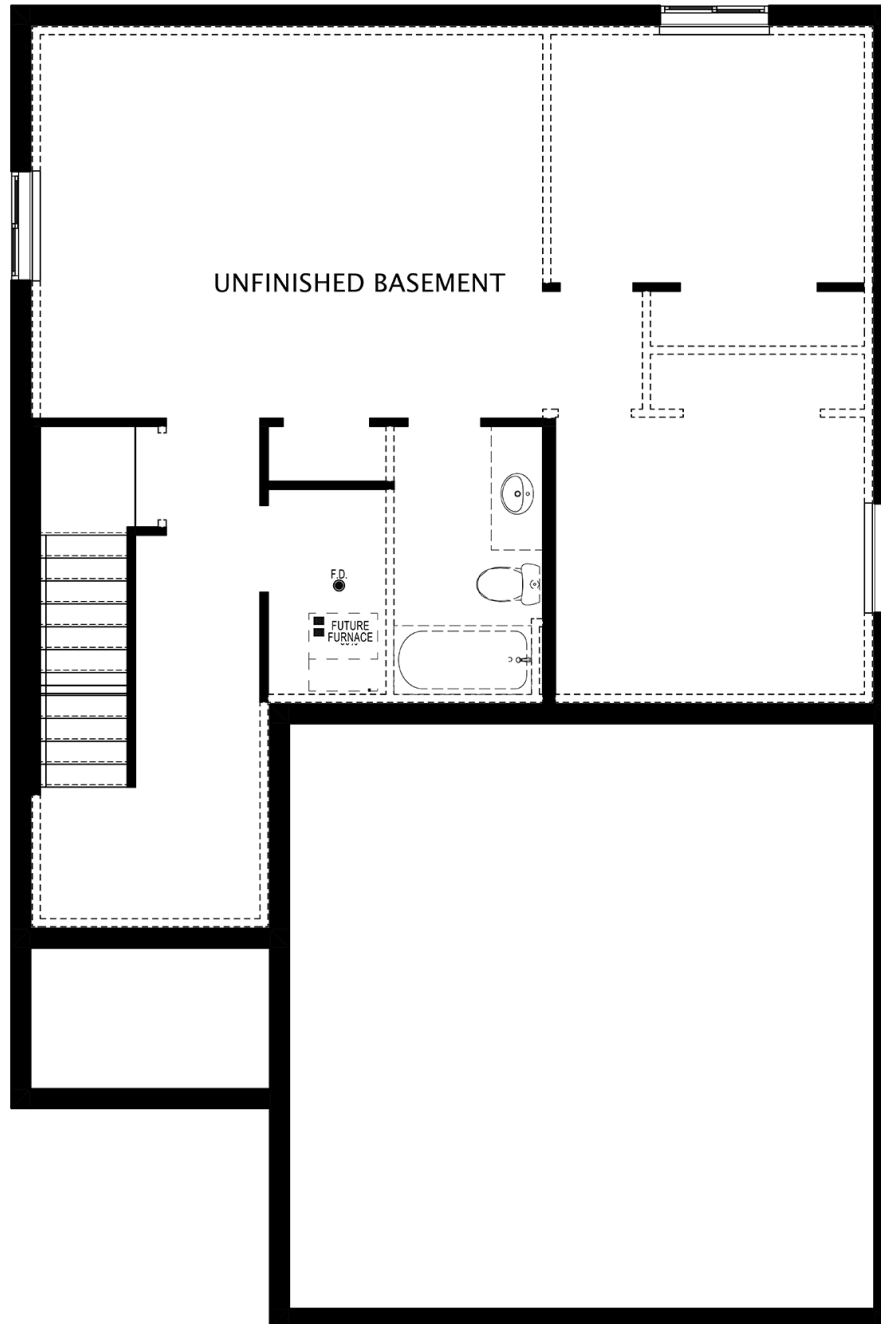

**SANTA ANNA**

Total Finished Area	2043 sf
Main Floor	912 sf
Upper Floor	1131 sf
Optional Basement	921 sf
Total Area of Home	2964 sf

**SANTA ANNA**

**Main Floor**

**SANTA ANNA**

**Upper Floor**

**SANTA ANNA**

**Upper Floor with Loft**

## SANTA ANNA

Basement Floor