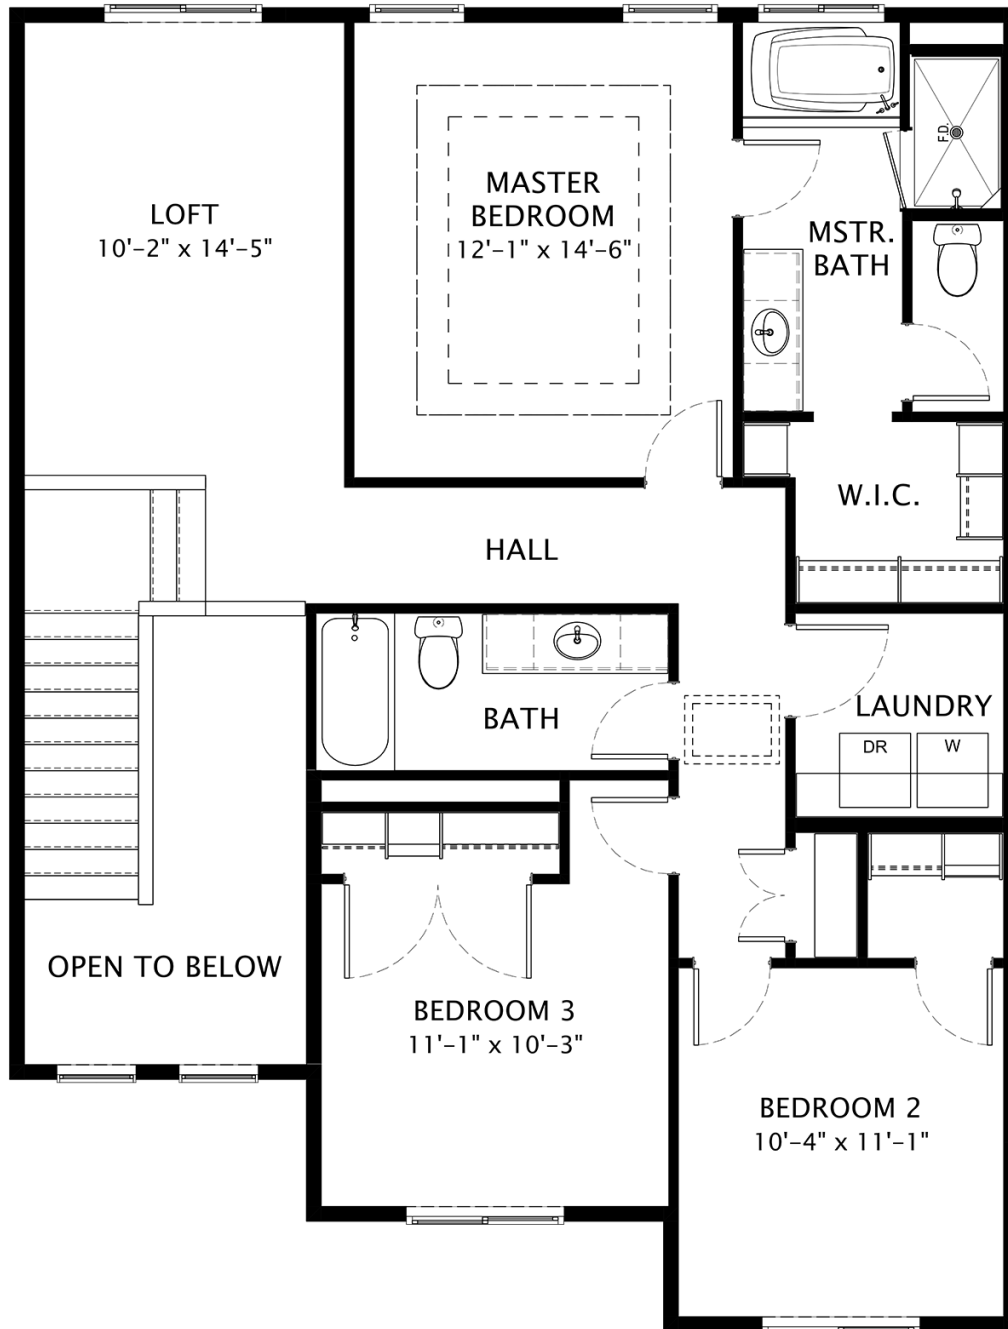

**SANTA ANNA**

Total Finished Area	2043 sf
Main Floor	912 sf
Upper Floor	1131 sf
Optional Basement	921 sf
Total Area of Home	2964 sf

**SANTA ANNA**

**Main Floor**

**SANTA ANNA**

**Upper Floor**

**SANTA ANNA**

**Upper Floor with Loft**

## SANTA ANNA

Basement Floor