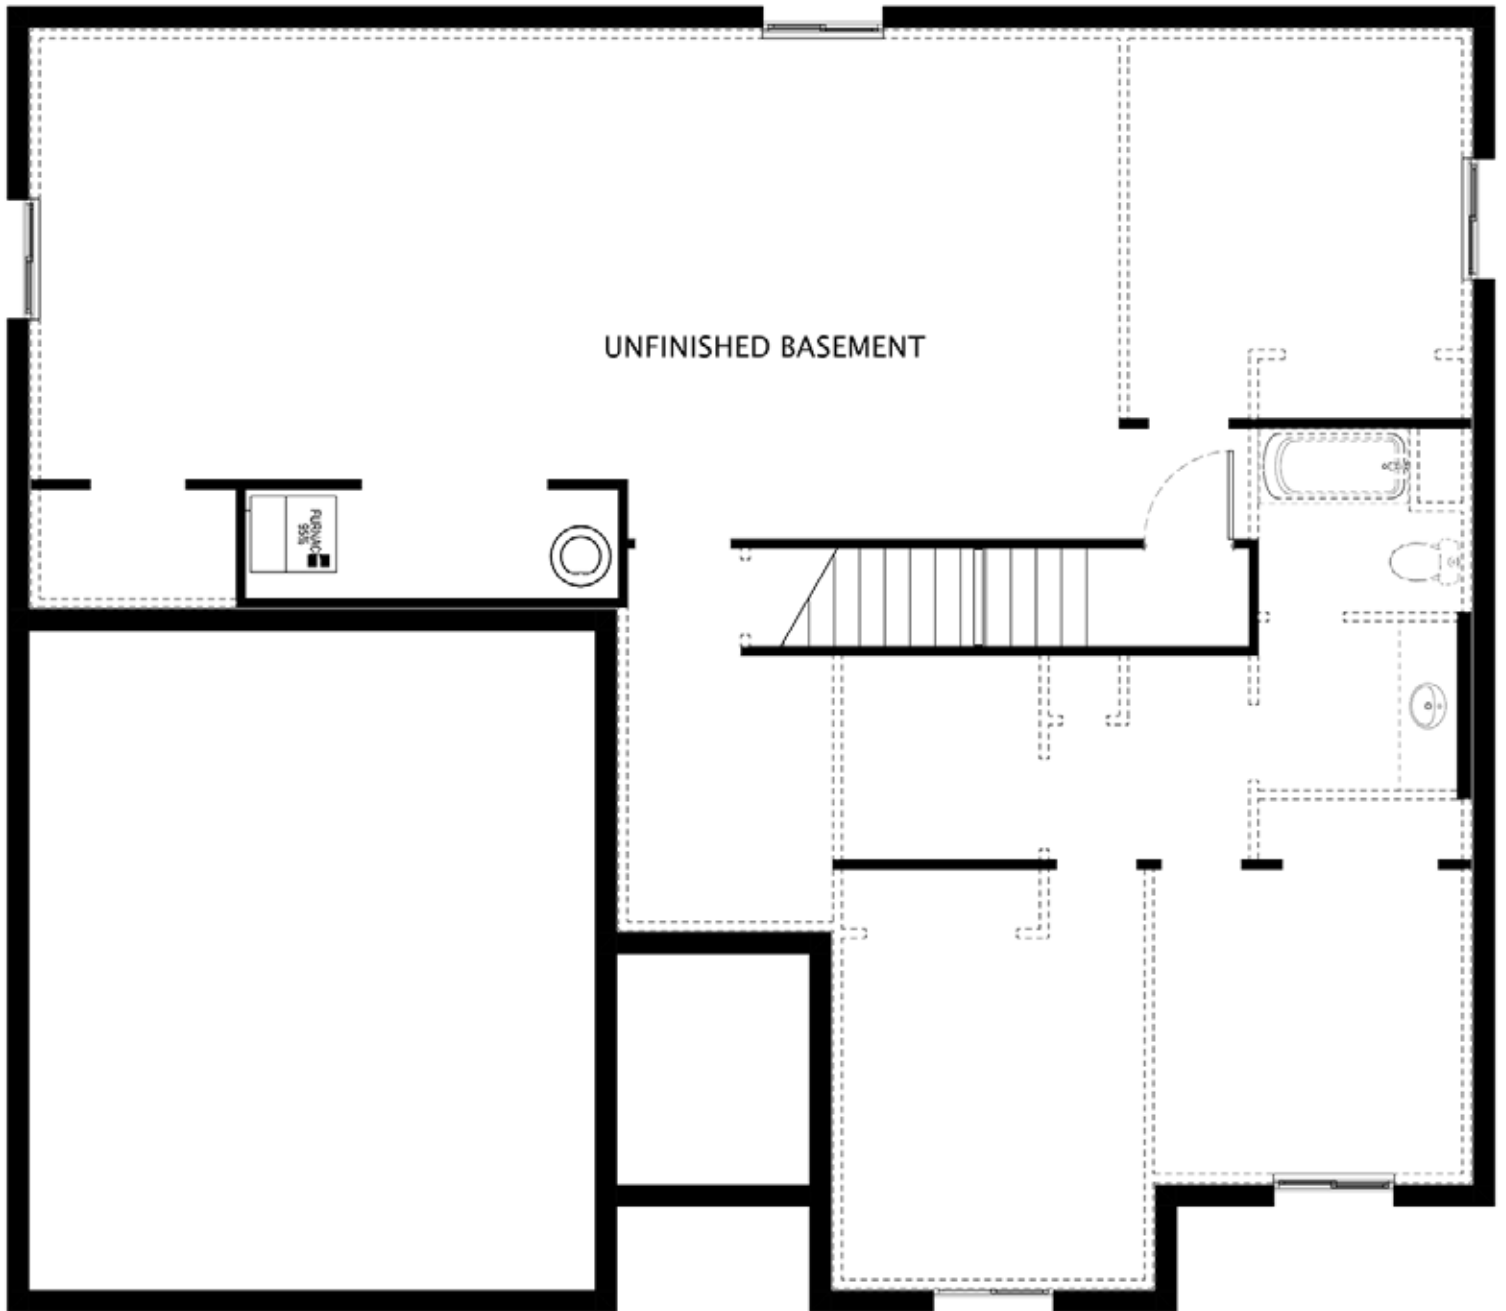

WILLOW

Total Finished Area 1564 sf
Main Floor 1547 sf
Optional Basement 1557 sf
Total Area of Home 3104 sf

FARMHOUSE

CRAFTSMAN

TRADITIONAL

EURO

TUDOR

WILLOW

Main Floor

WILLOW

Basement