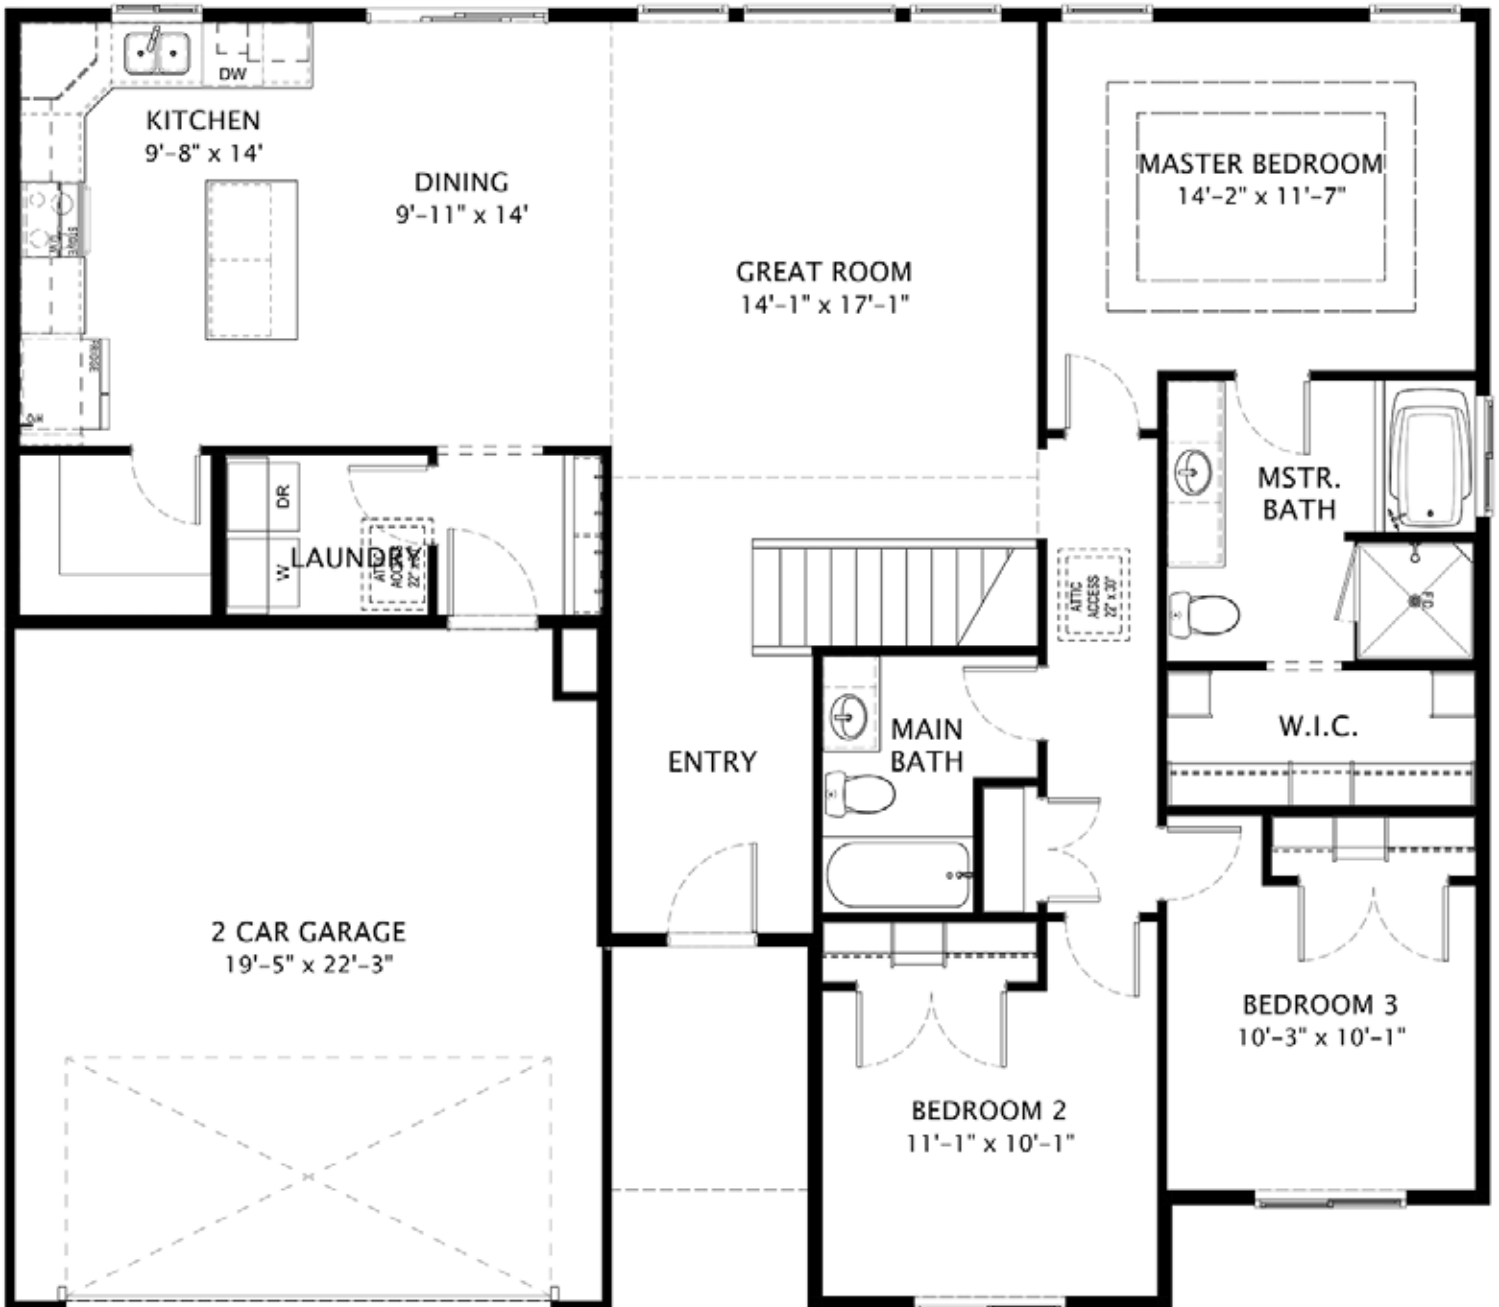

WILLOW

Total Finished Area 1564 sf
Main Floor 1547 sf
Optional Basement 1557 sf
Total Area of Home 3104 sf

FARMHOUSE

CRAFTSMAN

TRADITIONAL

EURO

TUDOR

WILLOW

Main Floor

WILLOW

Basement