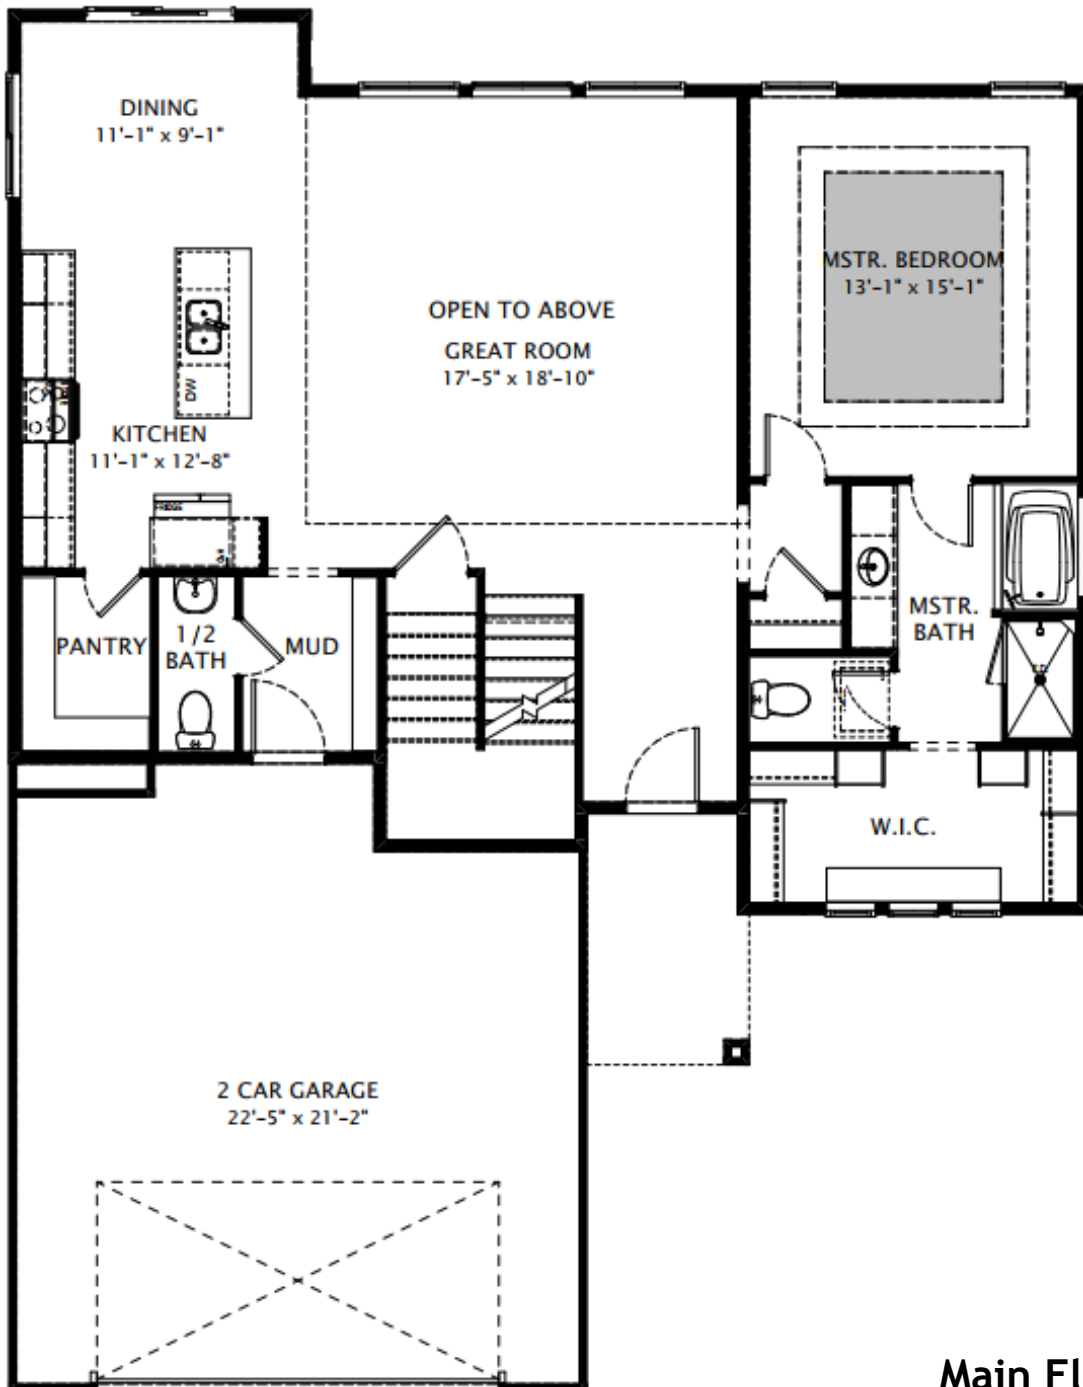

**MIDWAY**

Total Finished Area	2210 sf
Main Floor	1323 sf
Upper Floor	887 sf
Optional Basement	1330 sf
Total Area of Home	3540 sf

Traditional

Farmhouse

European

**MIDWAY**

**Main Floor**

**MIDWAY**

**Upper Floor**

**MIDWAY**

**Basement**