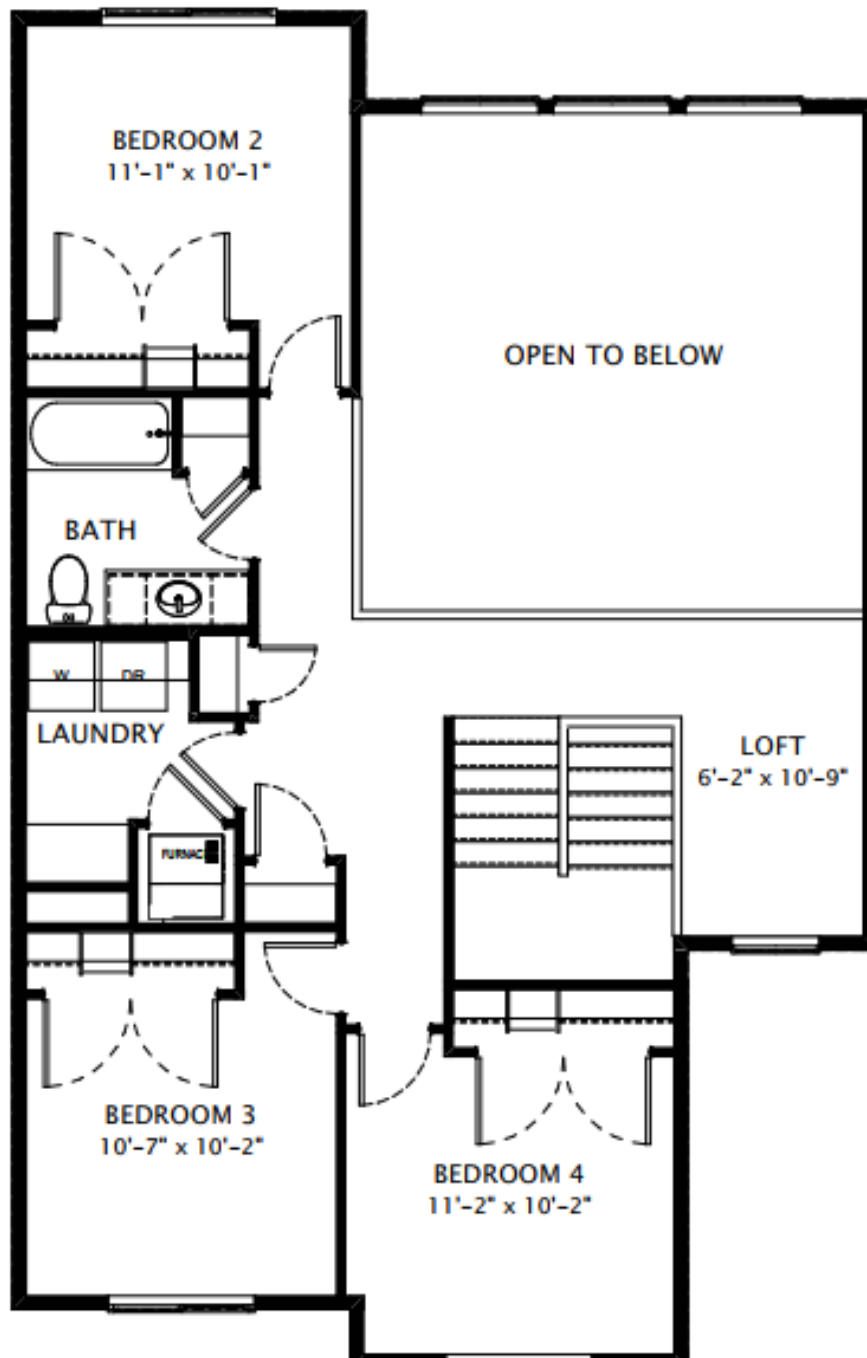

**MIDWAY**

Total Finished Area	2210 sf
Main Floor	1323 sf
Upper Floor	887 sf
Optional Basement	1330 sf
Total Area of Home	3540 sf

Traditional

Farmhouse

European

**MIDWAY**

**Main Floor**

**MIDWAY**

**Upper Floor**

**MIDWAY**

**Basement**