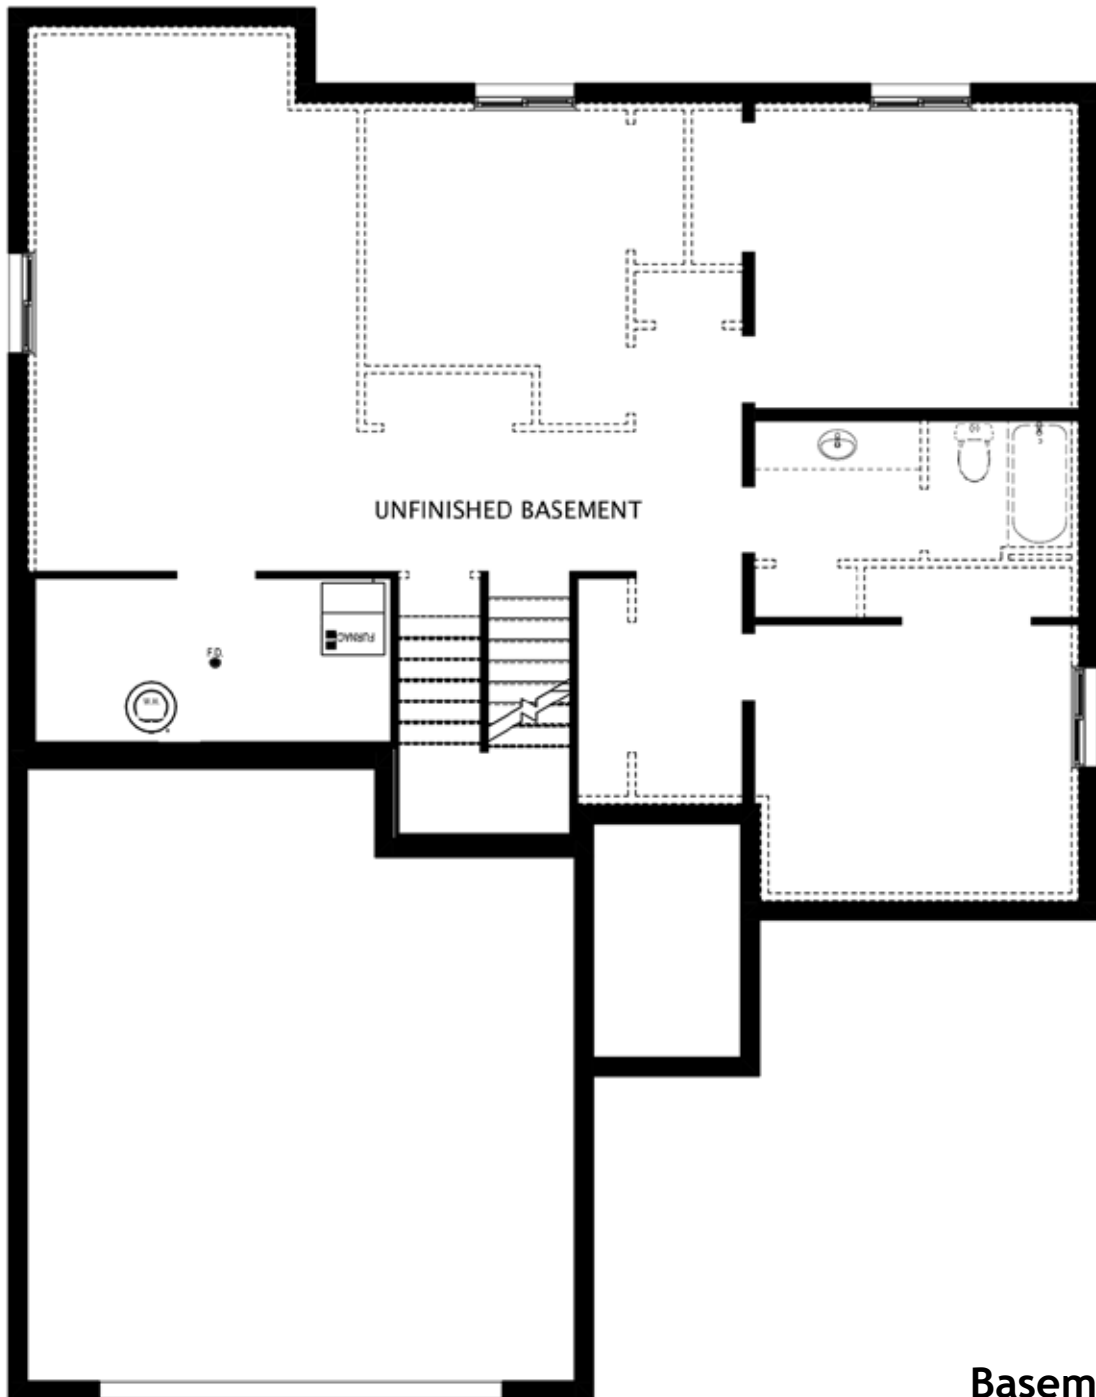

**MIDWAY**

Total Finished Area	2210 sf
Main Floor	1323 sf
Upper Floor	887 sf
Optional Basement	1330 sf
Total Area of Home	3540 sf

Traditional

Farmhouse

European

**MIDWAY**

**Main Floor**

**MIDWAY**

**Upper Floor**

**MIDWAY**

**Basement**