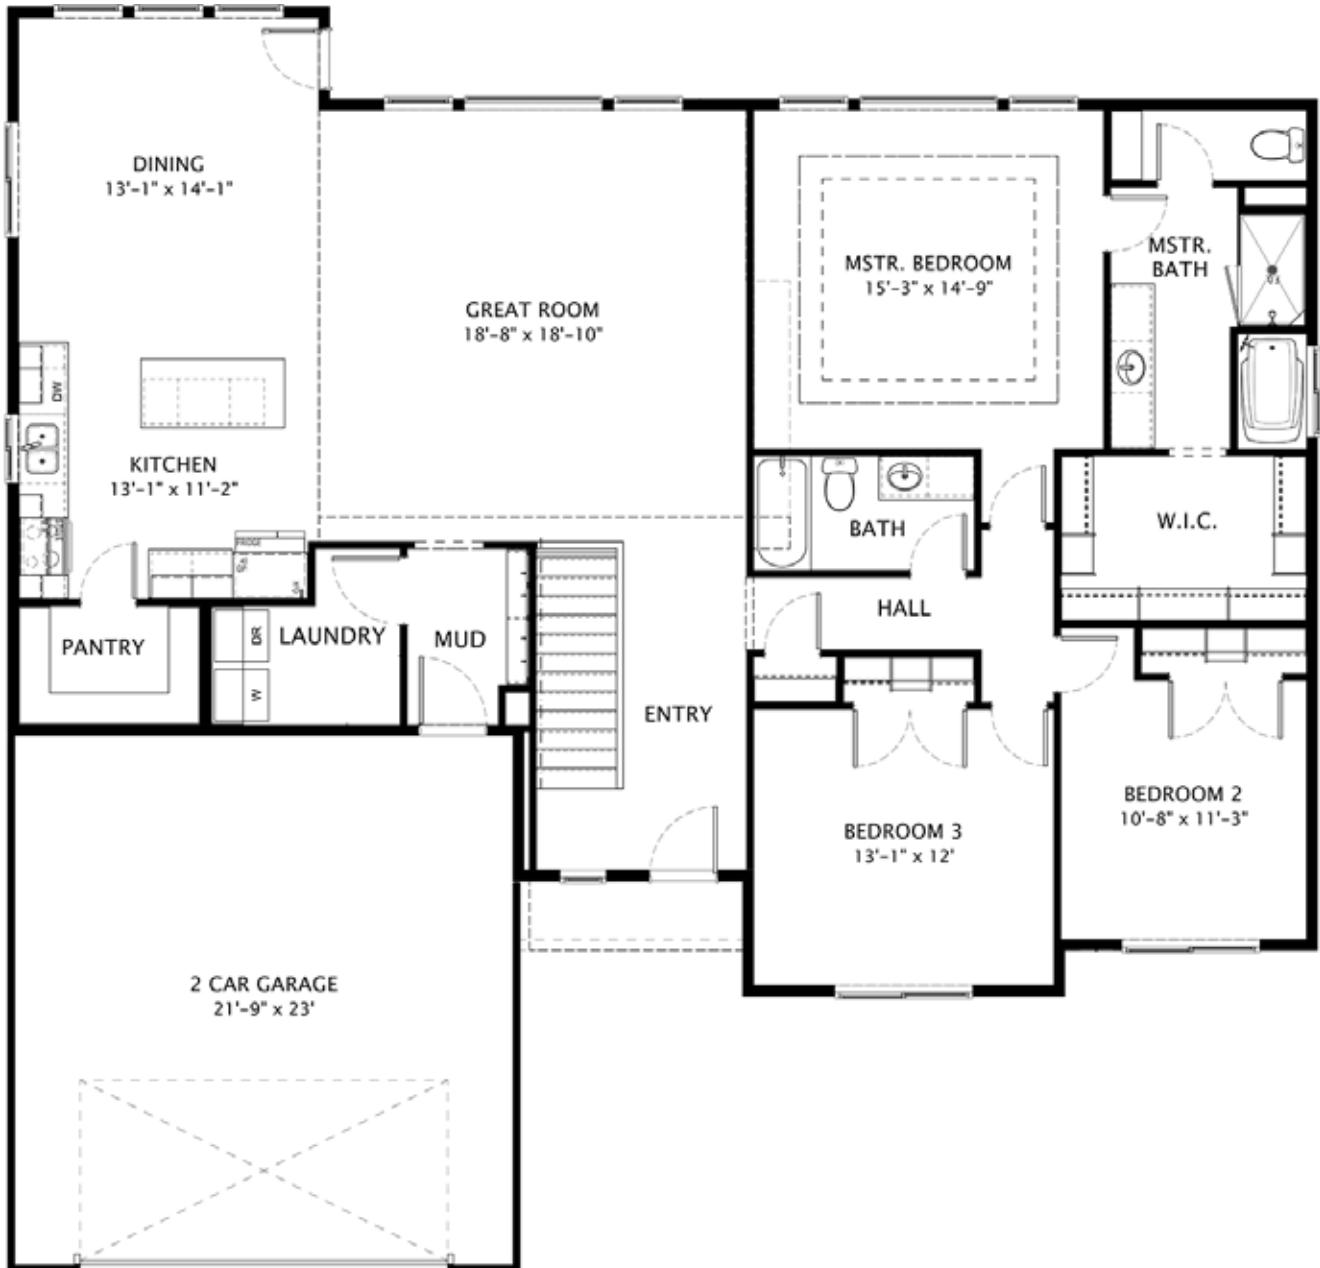

TUDOR

AVALON

Total Finished Area	1956 sf
Main Floor	1956 sf
Optional Basement	1956 sf
Total Area of Home	3912 sf

CRAFTSMAN

FARMHOUSE

EUROPEAN

AVALON

Main Floor

AVALON

Basement