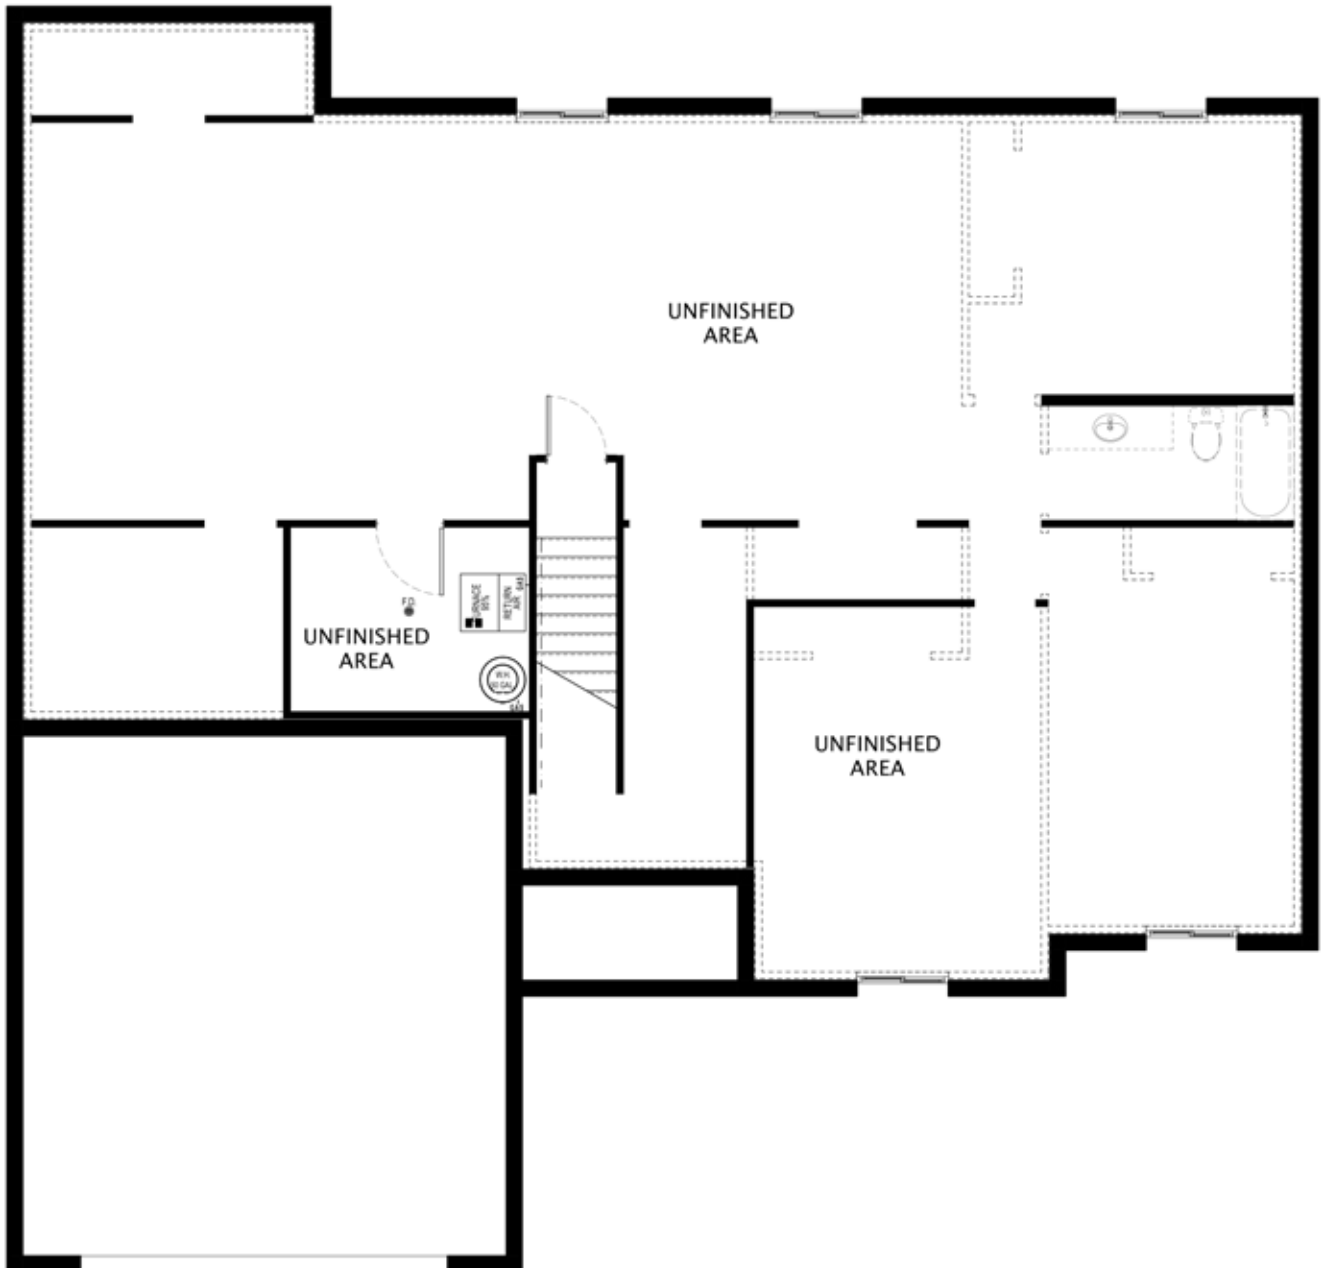

TUDOR

AVALON

Total Finished Area	1956 sf
Main Floor	1956 sf
Optional Basement	1956 sf
Total Area of Home	3912 sf

CRAFTSMAN

FARMHOUSE

EUROPEAN

AVALON

Main Floor

AVALON

Basement