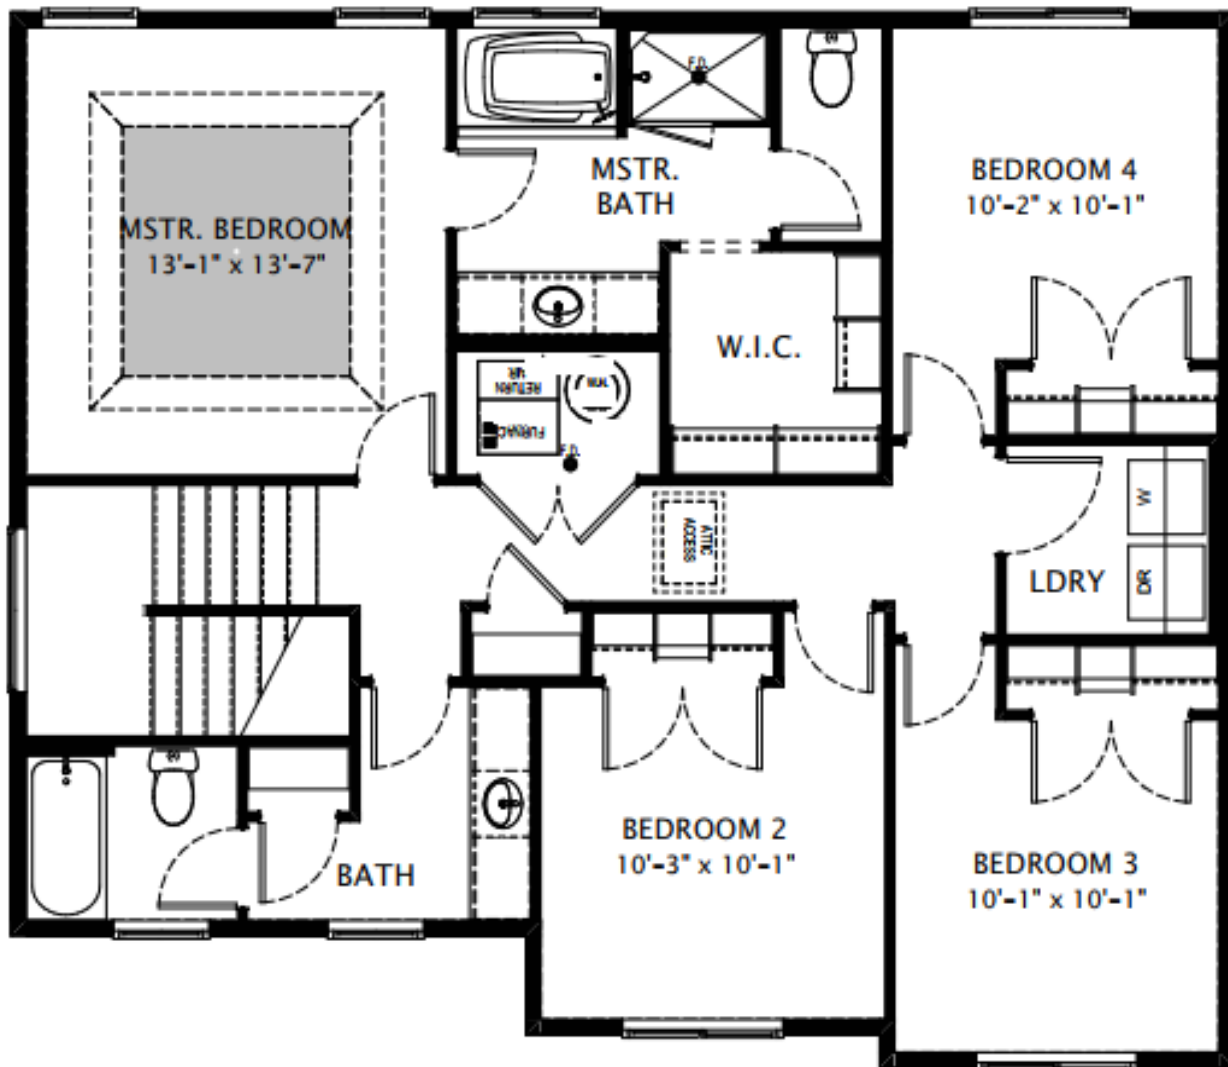

## AUBURN

Total Finished Area 2077 sf  
Main Floor 936 sf  
Second Floor 1141 sf  
Total Area of Home 2077 sf

**EUROPEAN**

**FARMHOUSE**

**TUDOR**

**TRADITIONAL**

## AUBURN

Main Floor

**AUBURN**

**Second Floor**