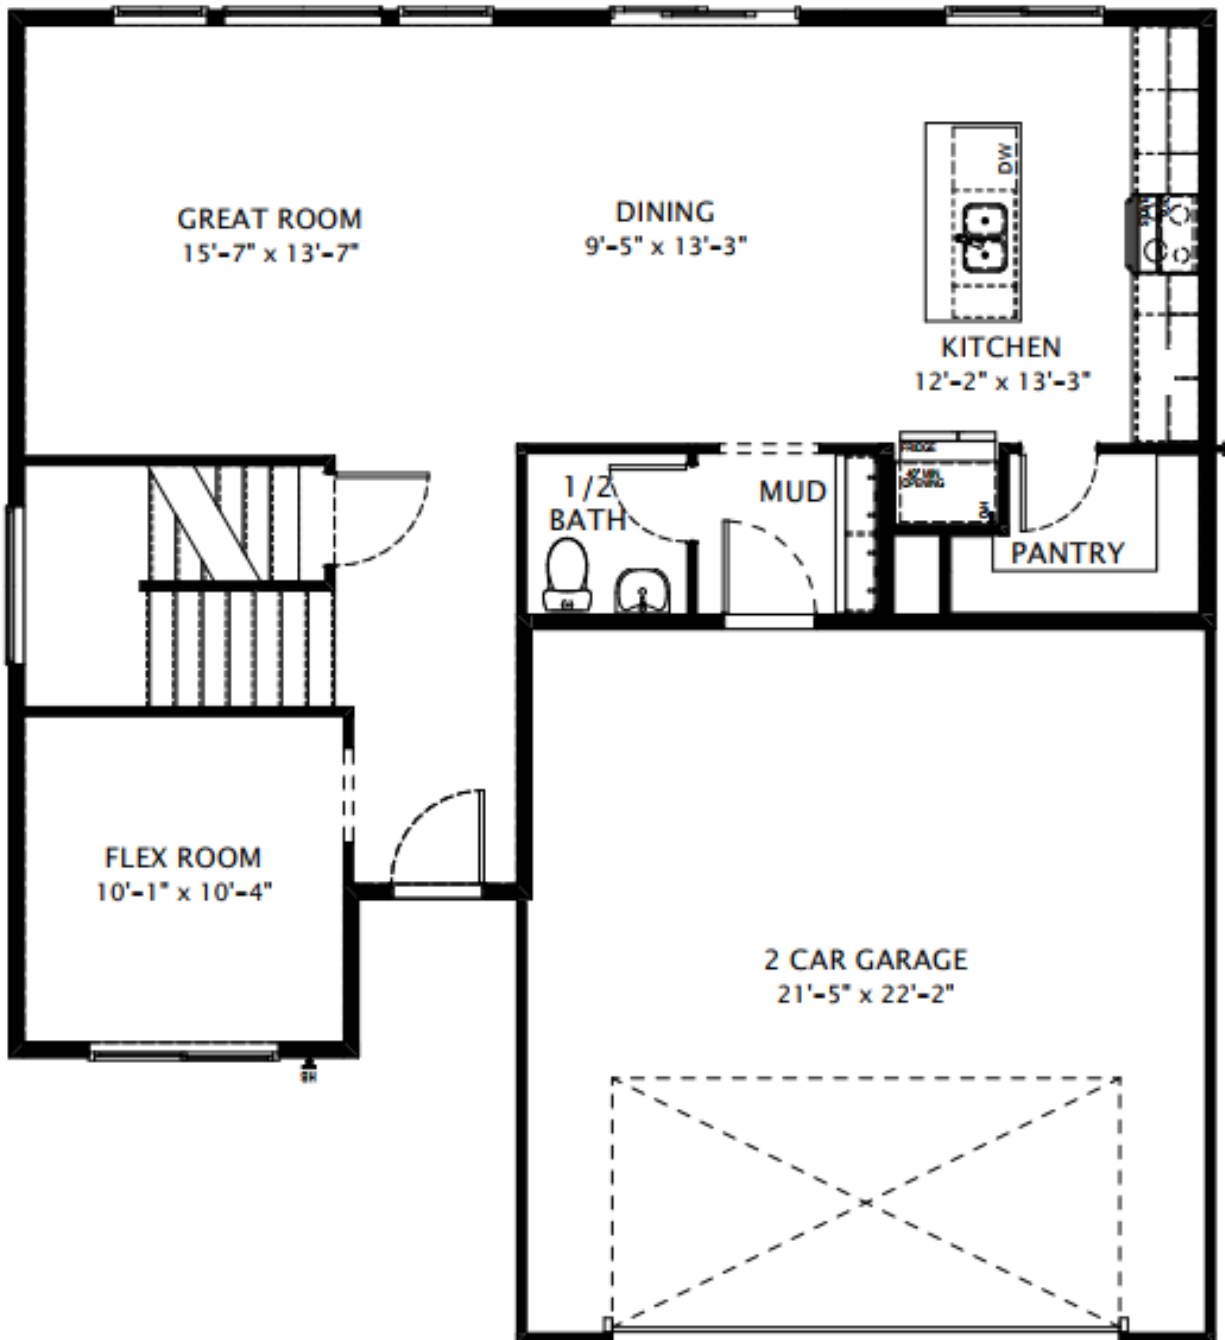

## AUBURN

Total Finished Area 2077 sf  
Main Floor 936 sf  
Second Floor 1141 sf  
Total Area of Home 2077 sf

**EUROPEAN**

**FARMHOUSE**

**TUDOR**

**TRADITIONAL**

## AUBURN

Main Floor

**AUBURN**

**Second Floor**