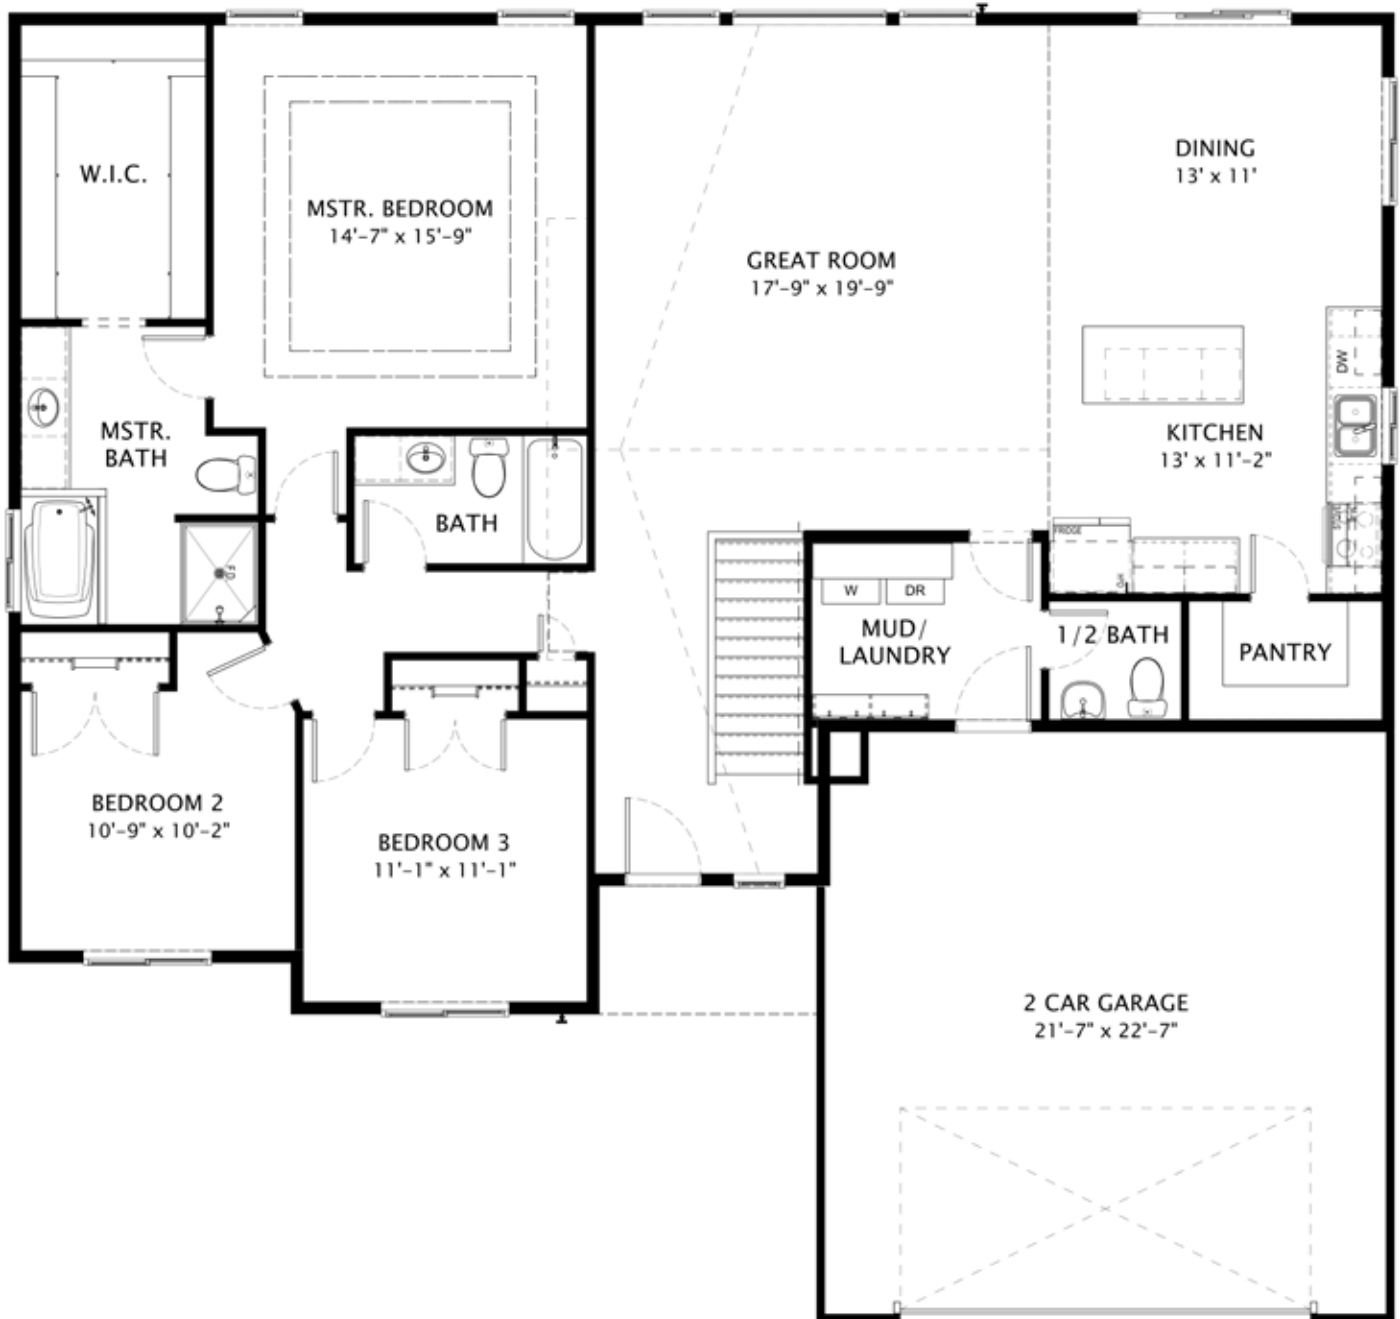

### EMERSON 1797

Total Finished Area	1797 sf
Main Floor	1797 sf
Basement	1810 sf
Total Area of Home	3607 sf

**EMERSON 1797**

**Main Floor**

**EMERSON 1797**

**Basement**