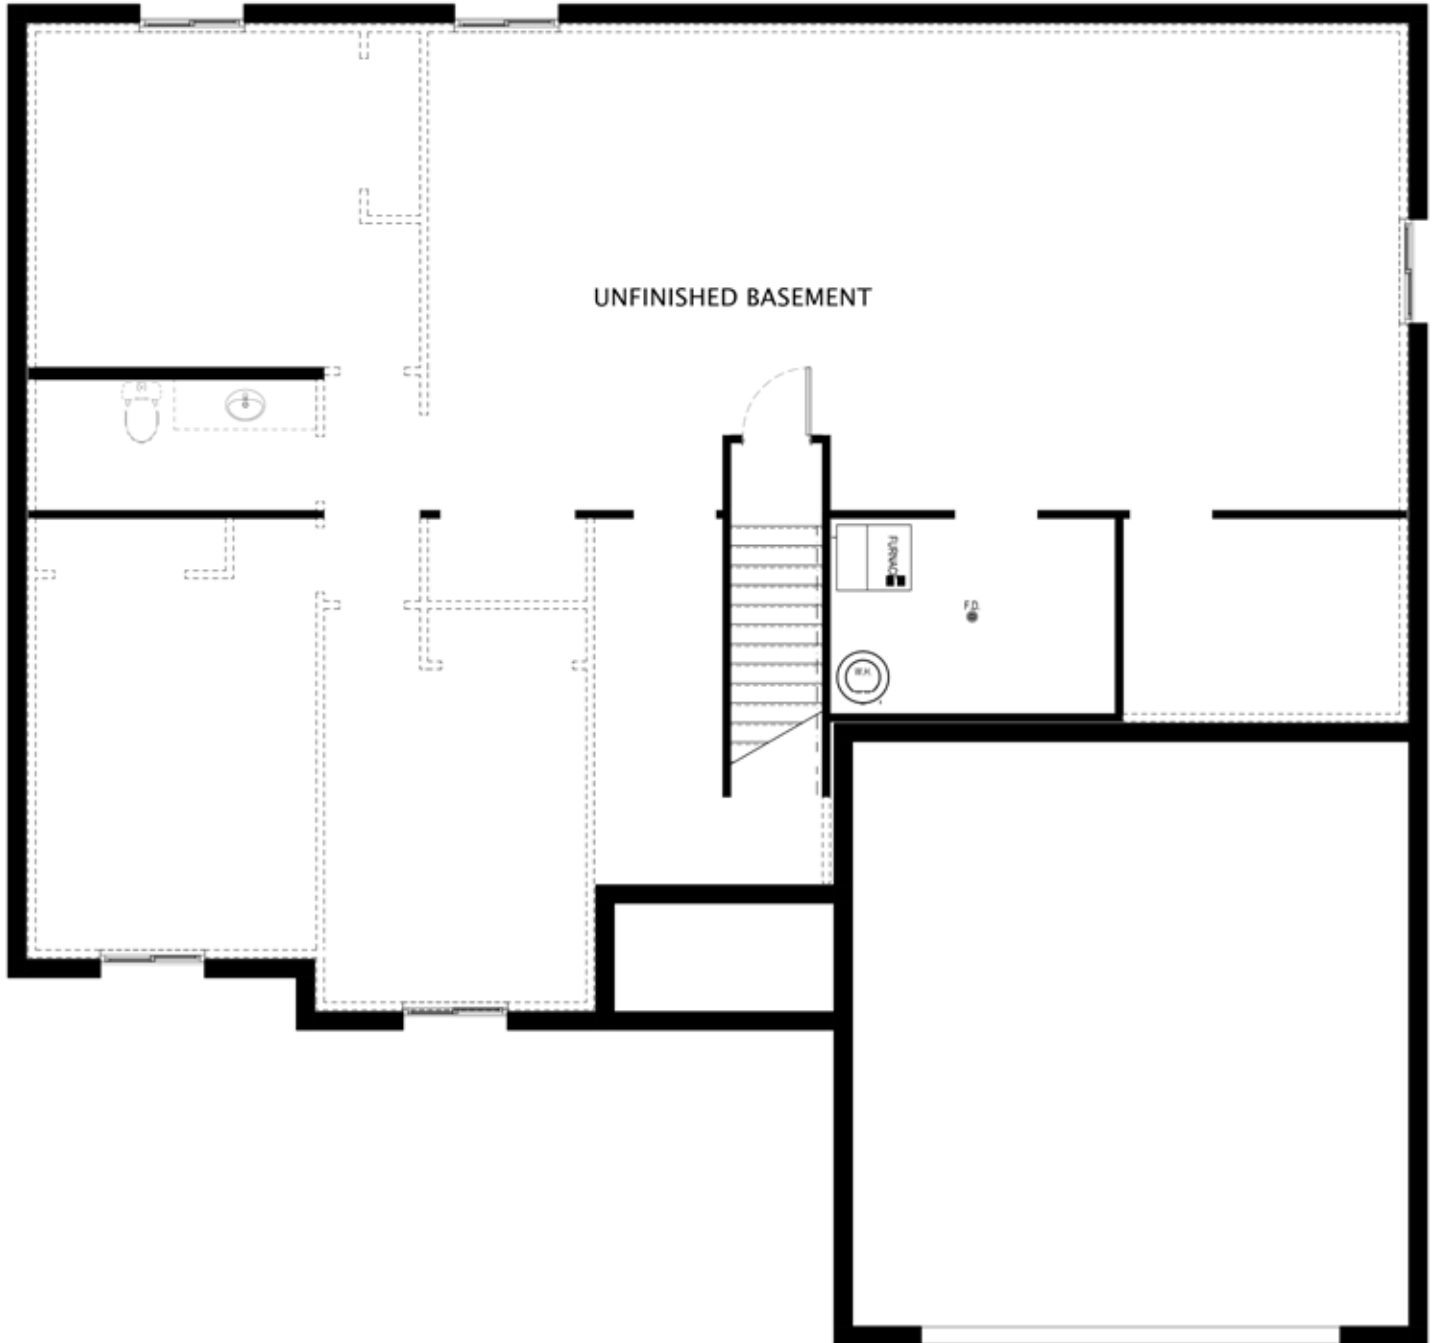

### EMERSON 1797

Total Finished Area	1797 sf
Main Floor	1797 sf
Basement	1810 sf
Total Area of Home	3607 sf

**EMERSON 1797**

**Main Floor**

**EMERSON 1797**

**Basement**