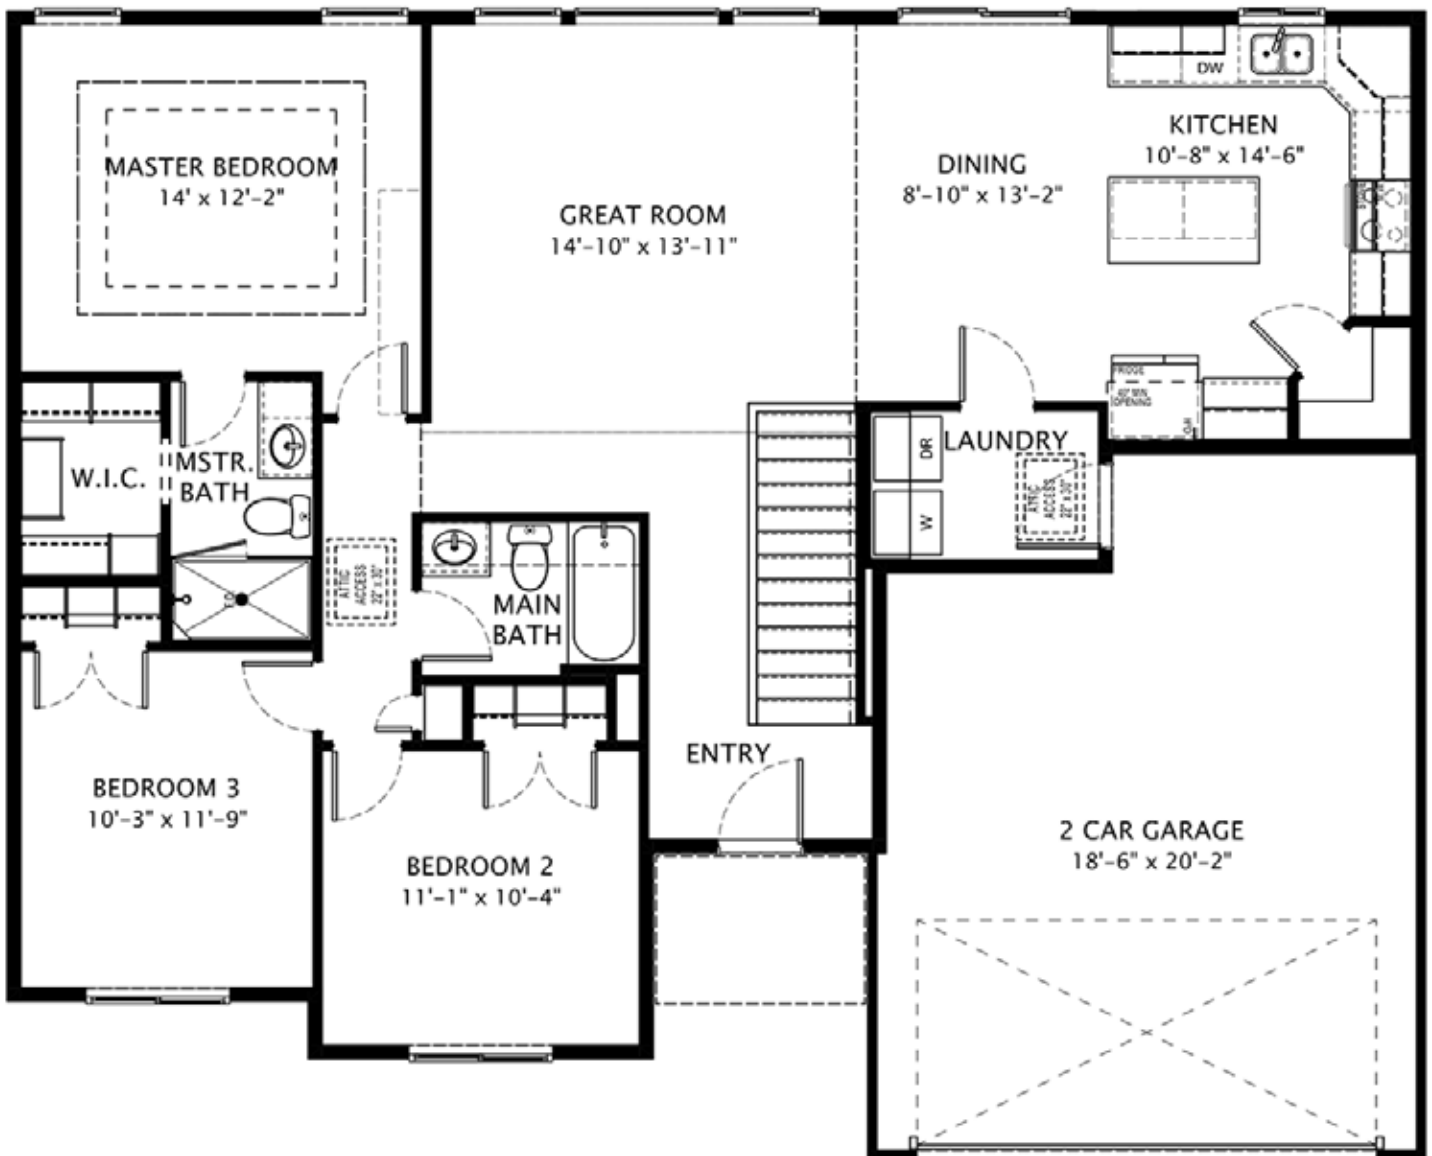

**GALA**

Total Finished Area	1361 sf
Main Floor	1361 sf
Basement	1369 sf
Total Area of Home	2730 sf

**TRADITIONAL**

**CRAFTSMAN**

**FARMHOUSE**

**GALA**

**Main Floor**

## GALA

Basement Floor