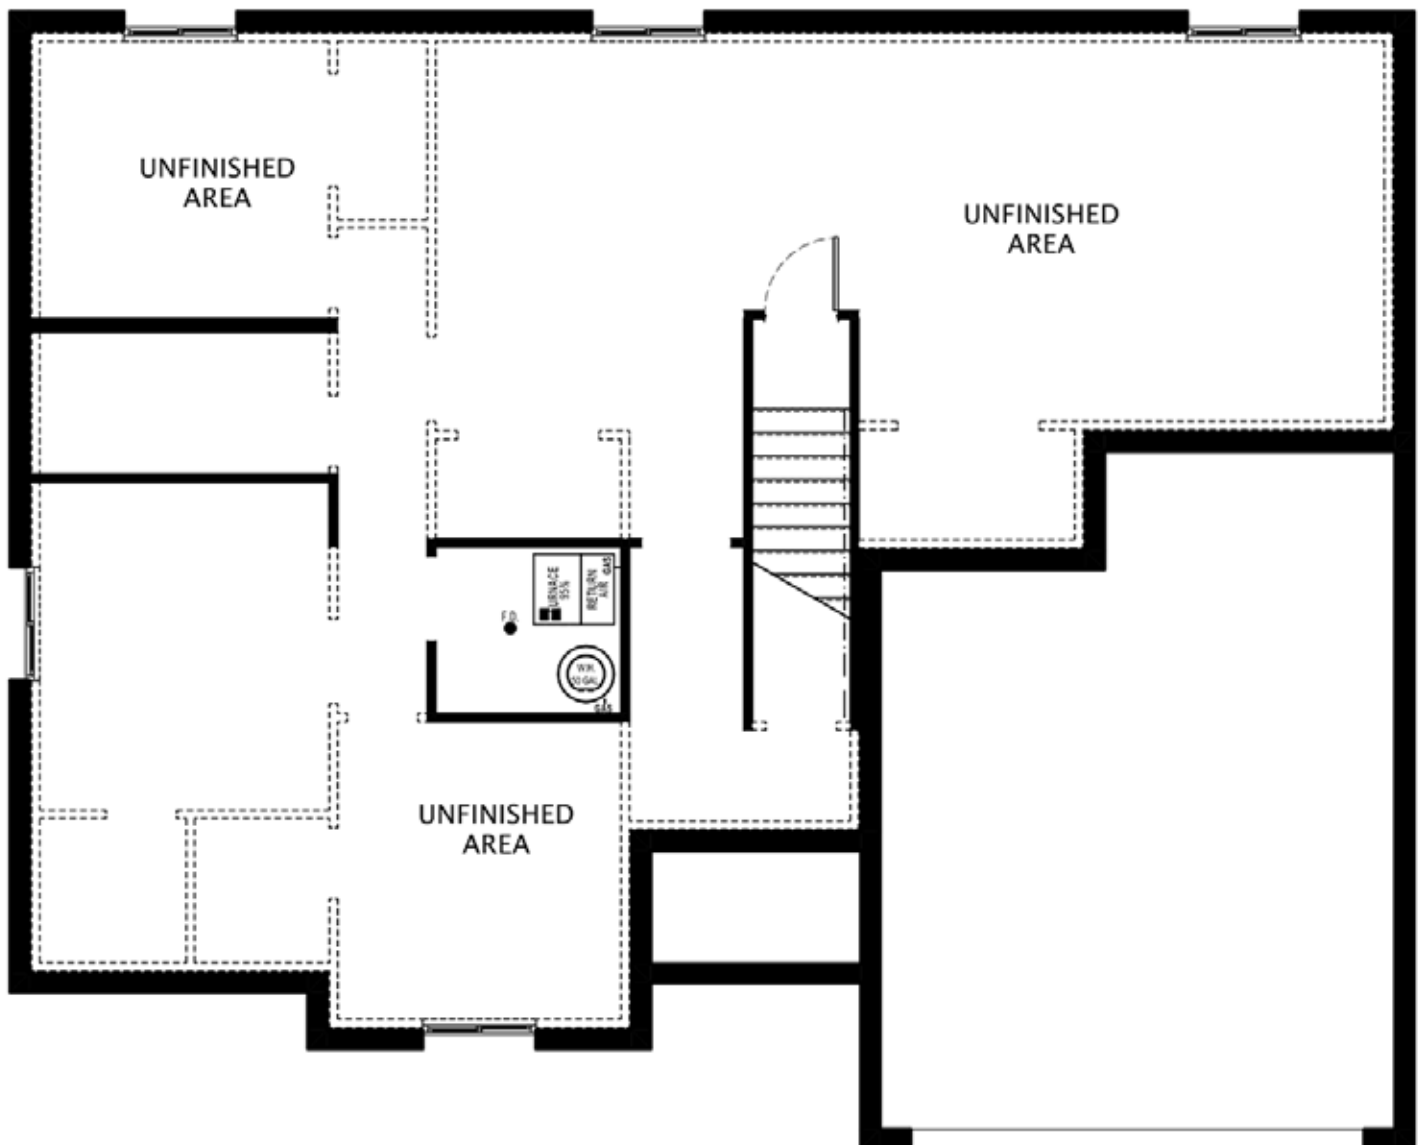

**GALA**

Total Finished Area	1361 sf
Main Floor	1361 sf
Basement	1369 sf
Total Area of Home	2730 sf

**TRADITIONAL**

**CRAFTSMAN**

**FARMHOUSE**

**GALA**

**Main Floor**

## GALA

Basement Floor