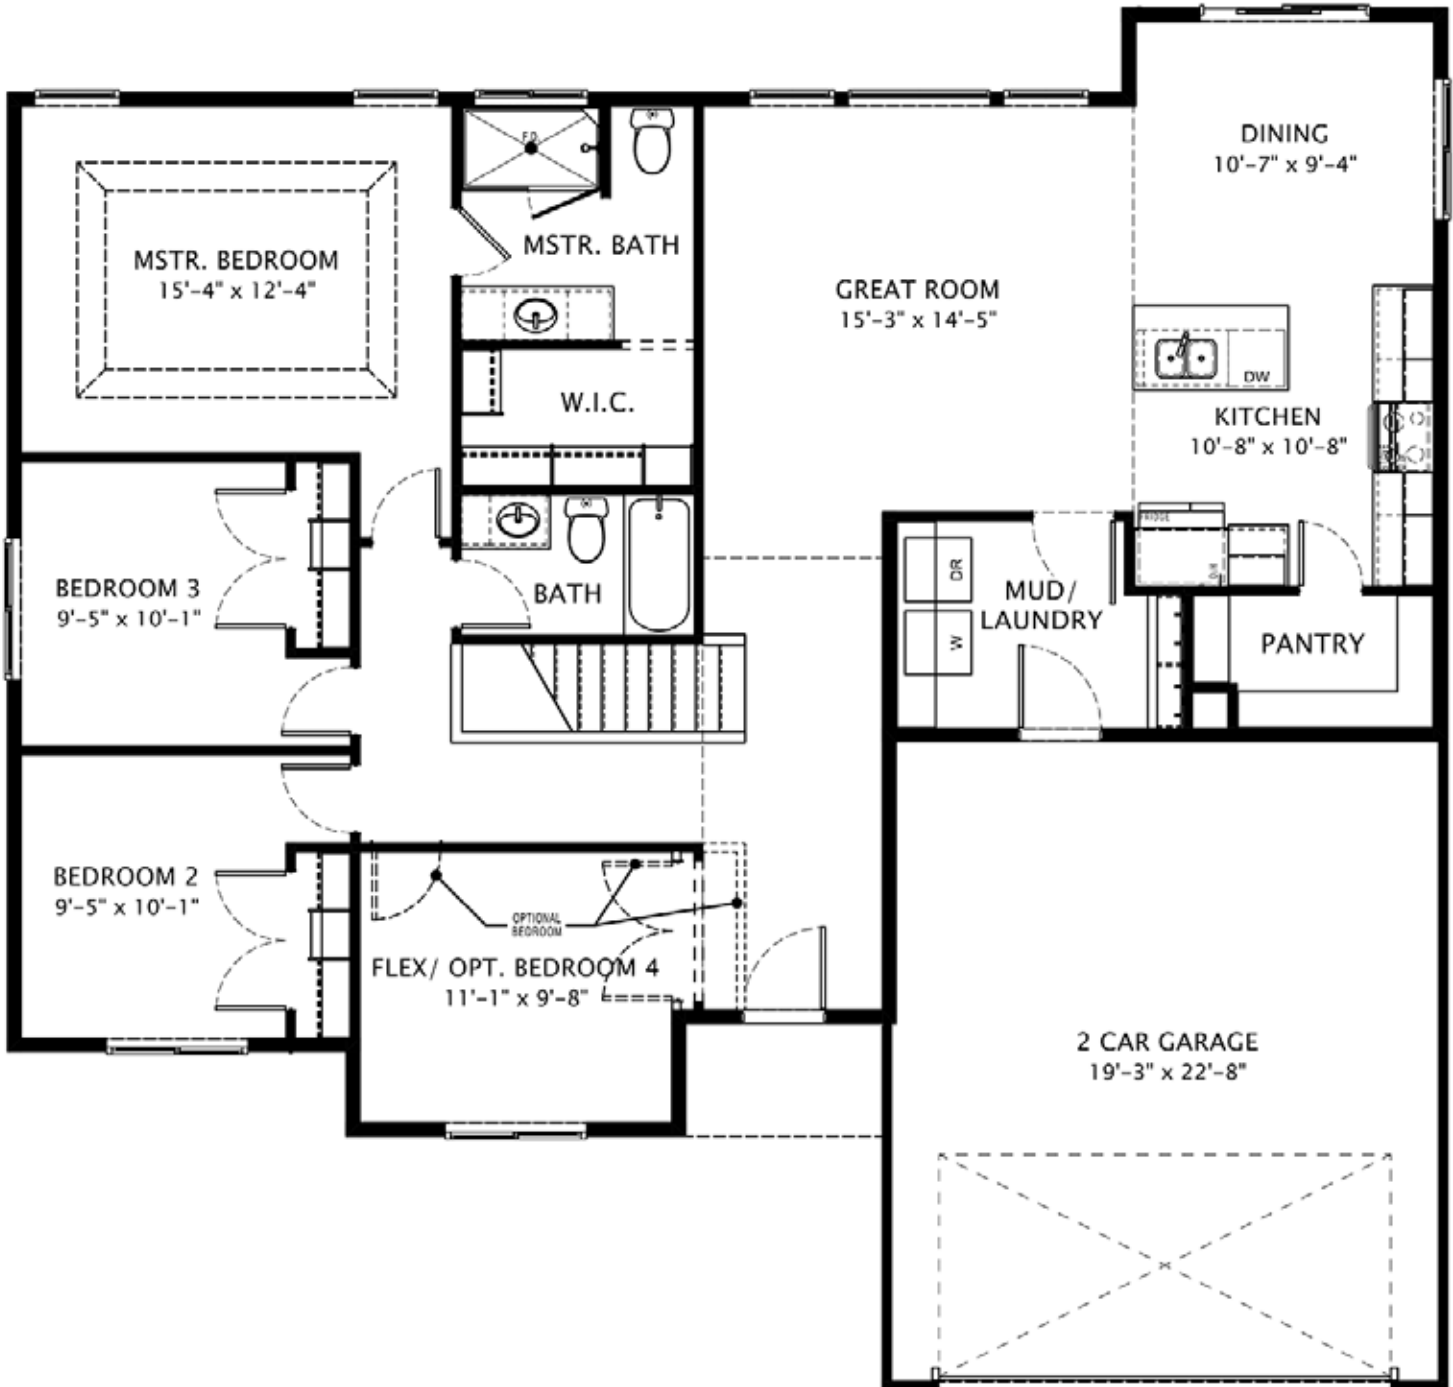

HAMMOND

Total Finished Area	1582 sf
Main Floor	1582 sf
Basement	1592 sf
Total Area of Home	3174 sf

TUDOR

TRADITIONAL

EURO

FARMHOUSE

HAMMOND

Main Floor

HAMMOND

Basement Floor