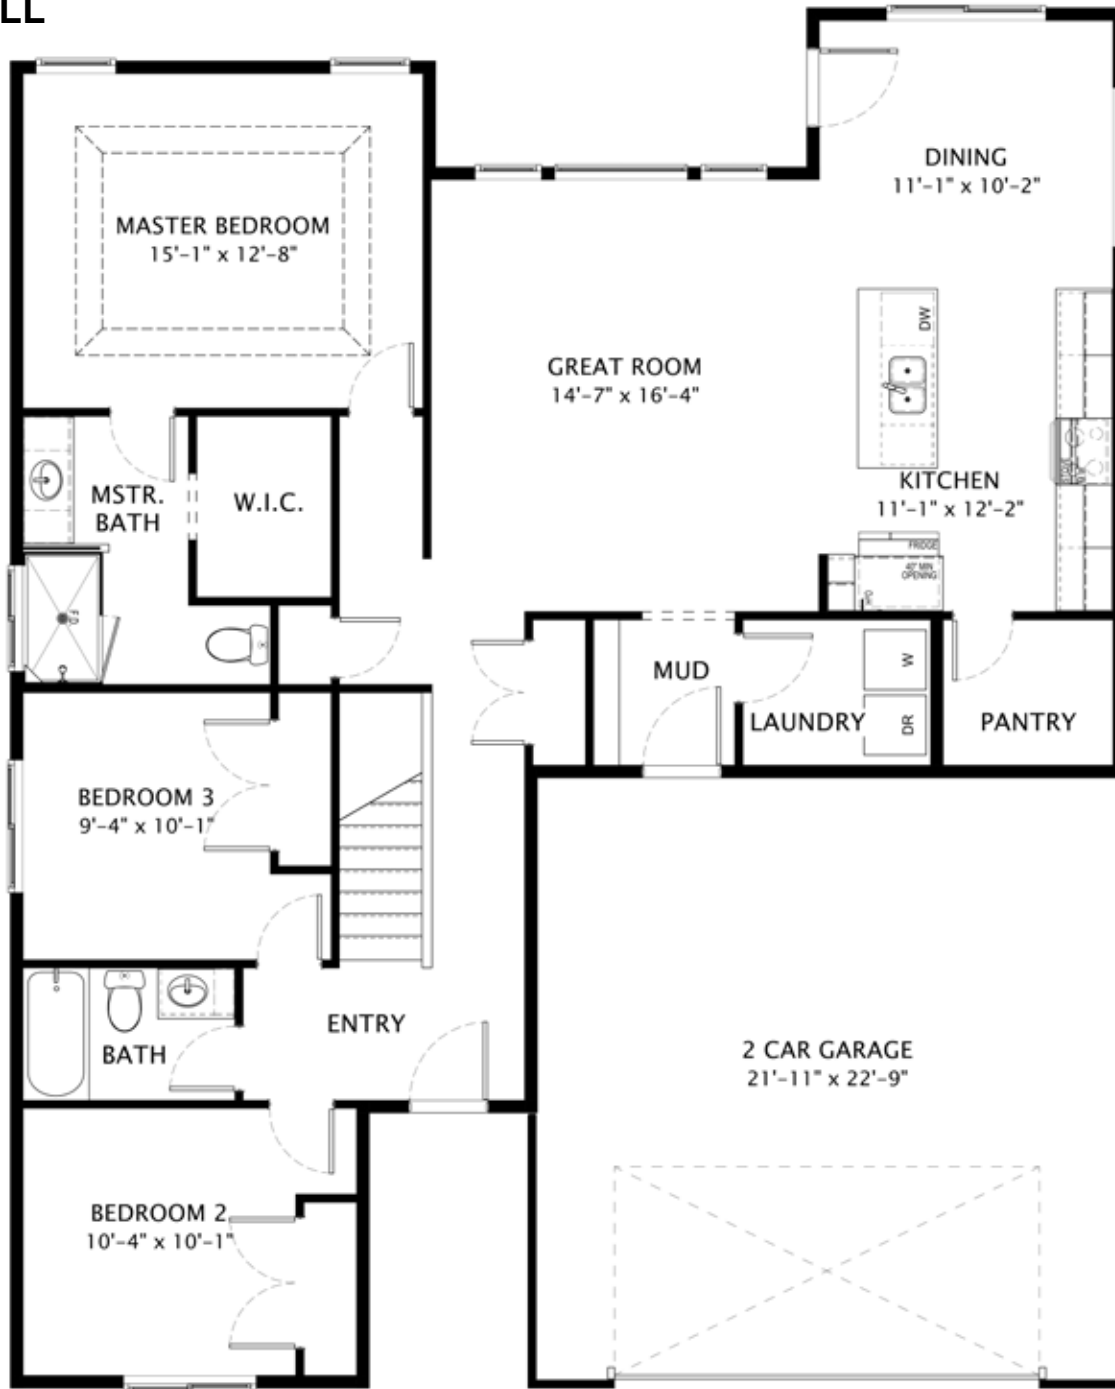

### KIMBALL

Total Finished Area 1504 sf  
Main Floor 1492 sf  
Optional Basement 1504 sf  
Total Area of Home 2996 sf

**EURO**

**FARMHOUSE**

**TUDOR**

**TRADITIONAL**

**KIMBALL**

**Main Floor**

**KIMBALL**

**Basement**