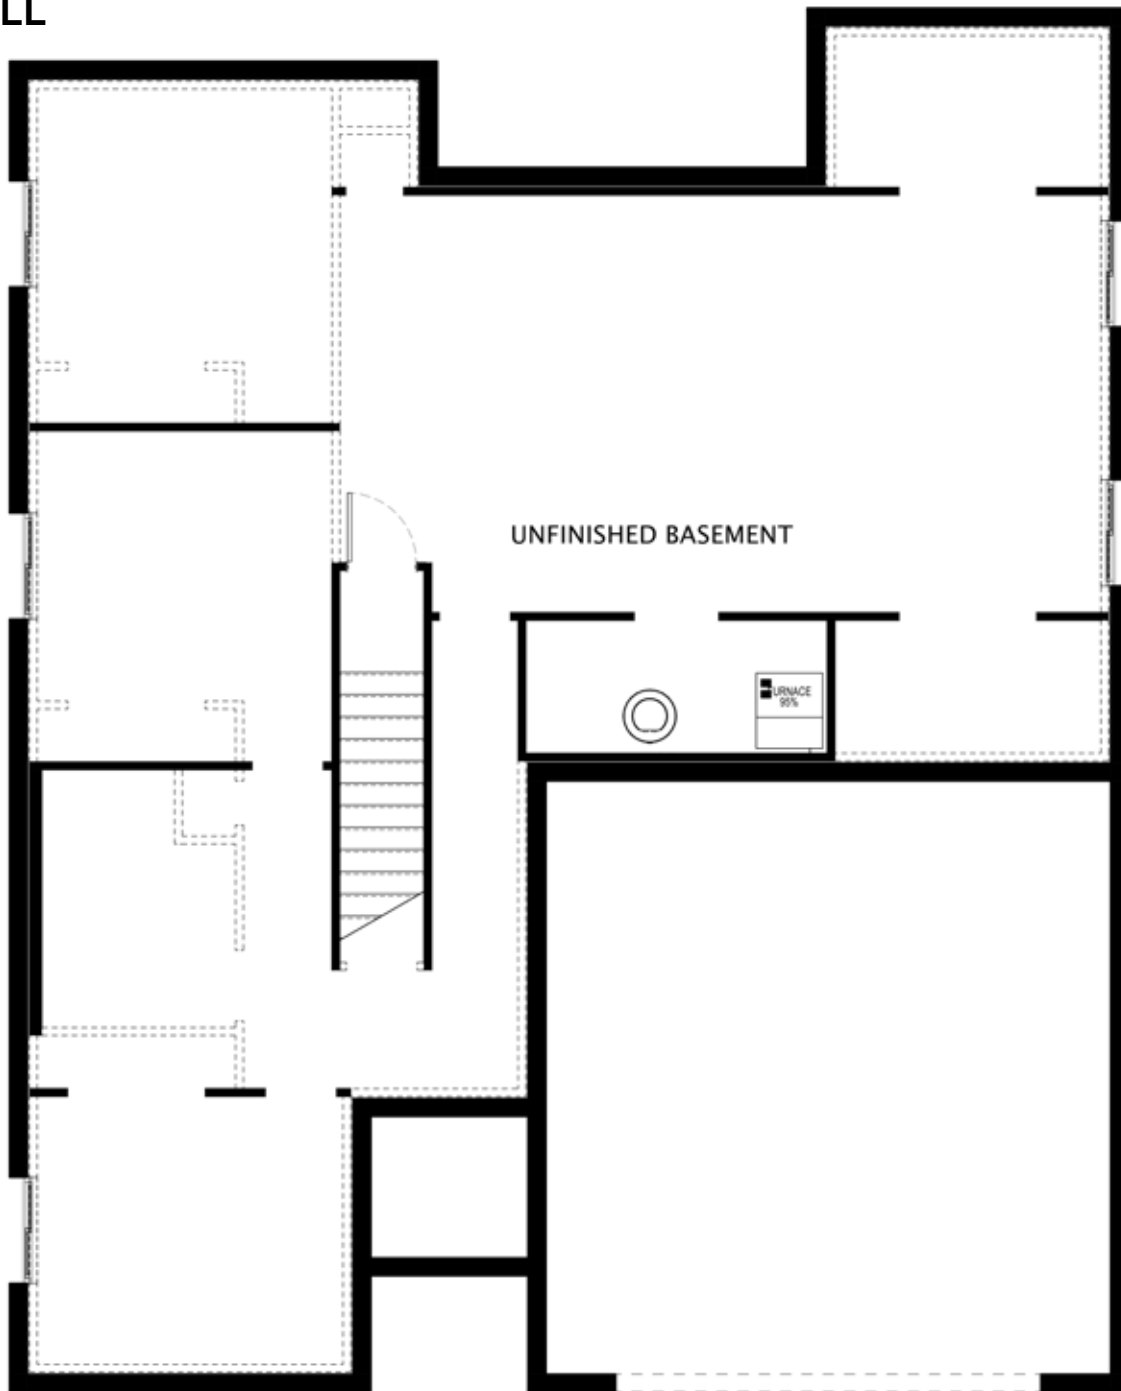

### KIMBALL

Total Finished Area 1504 sf  
Main Floor 1492 sf  
Optional Basement 1504 sf  
Total Area of Home 2996 sf

**EURO**

**FARMHOUSE**

**TUDOR**

**TRADITIONAL**

**KIMBALL**

**Main Floor**

**KIMBALL**

**Basement**