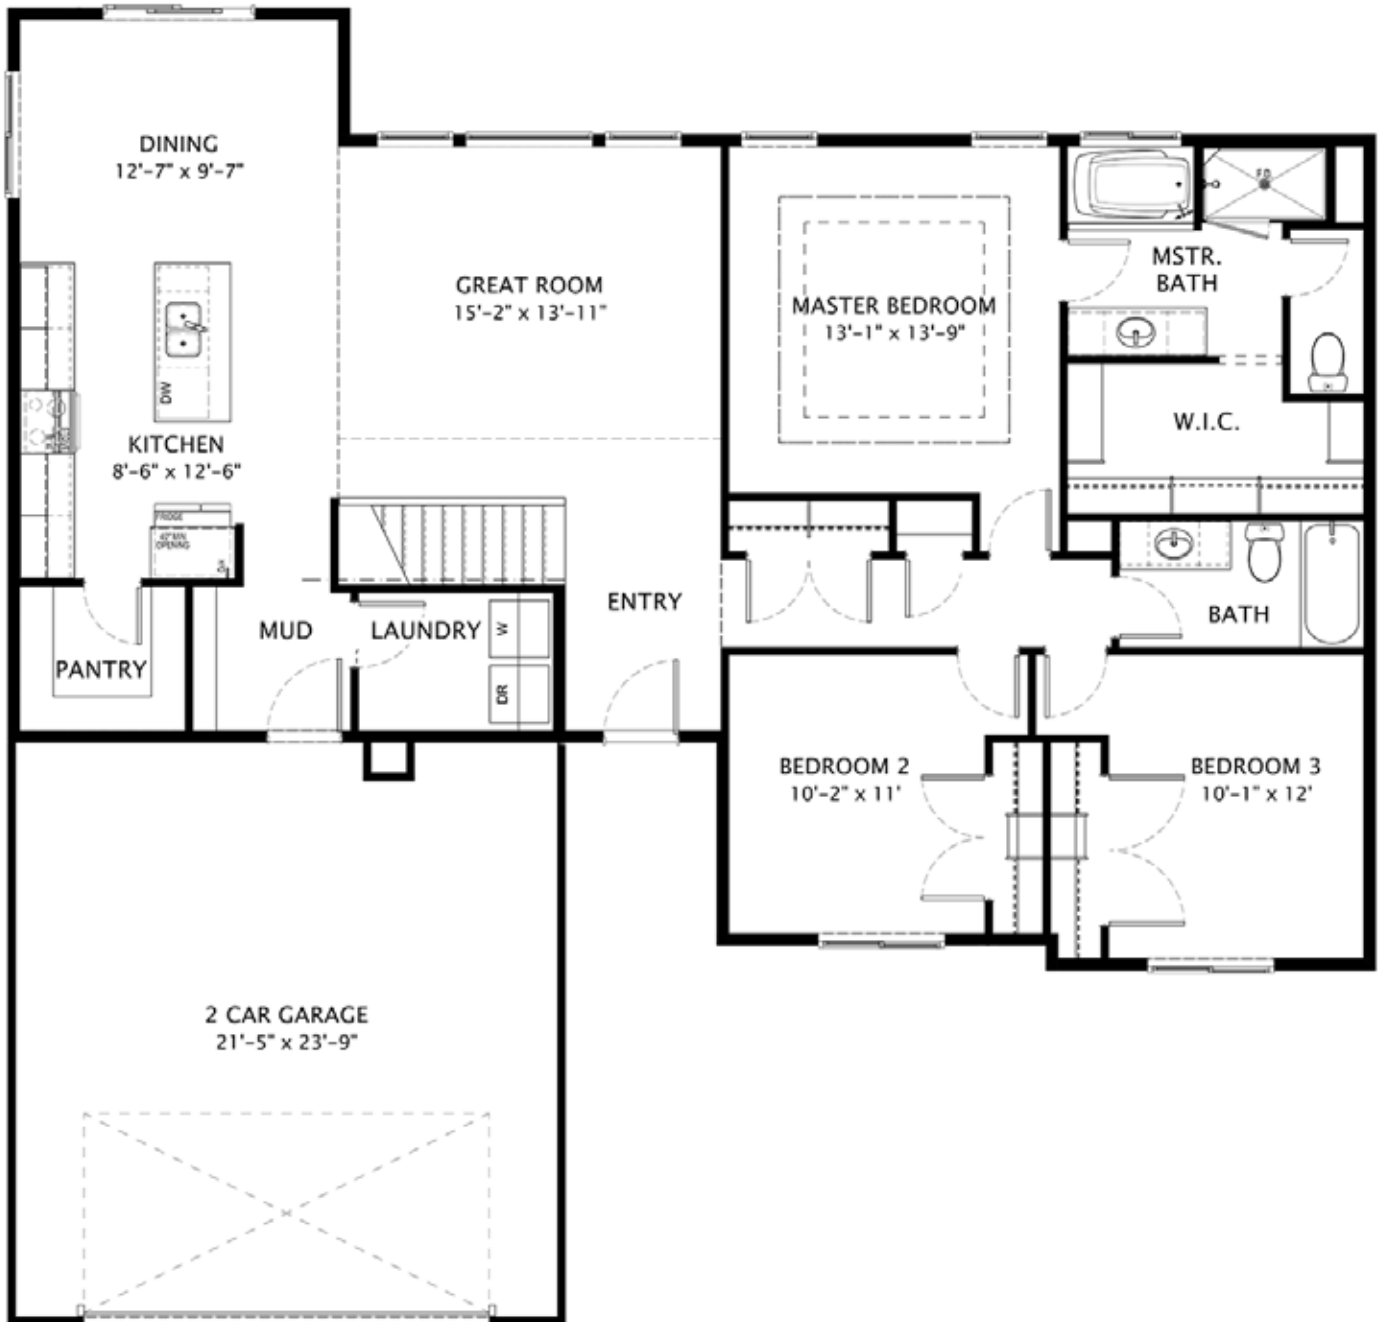

TRADITIONAL

Sunbrook

Total Finished Area	1585 sf
Main Floor	1585 sf
Basement	1592 sf
Total Area of Home	3177 sf

Tudor

Euro

FARMHOUSE

EMERSON 1797

Main Floor

EMERSON 1797

Basement