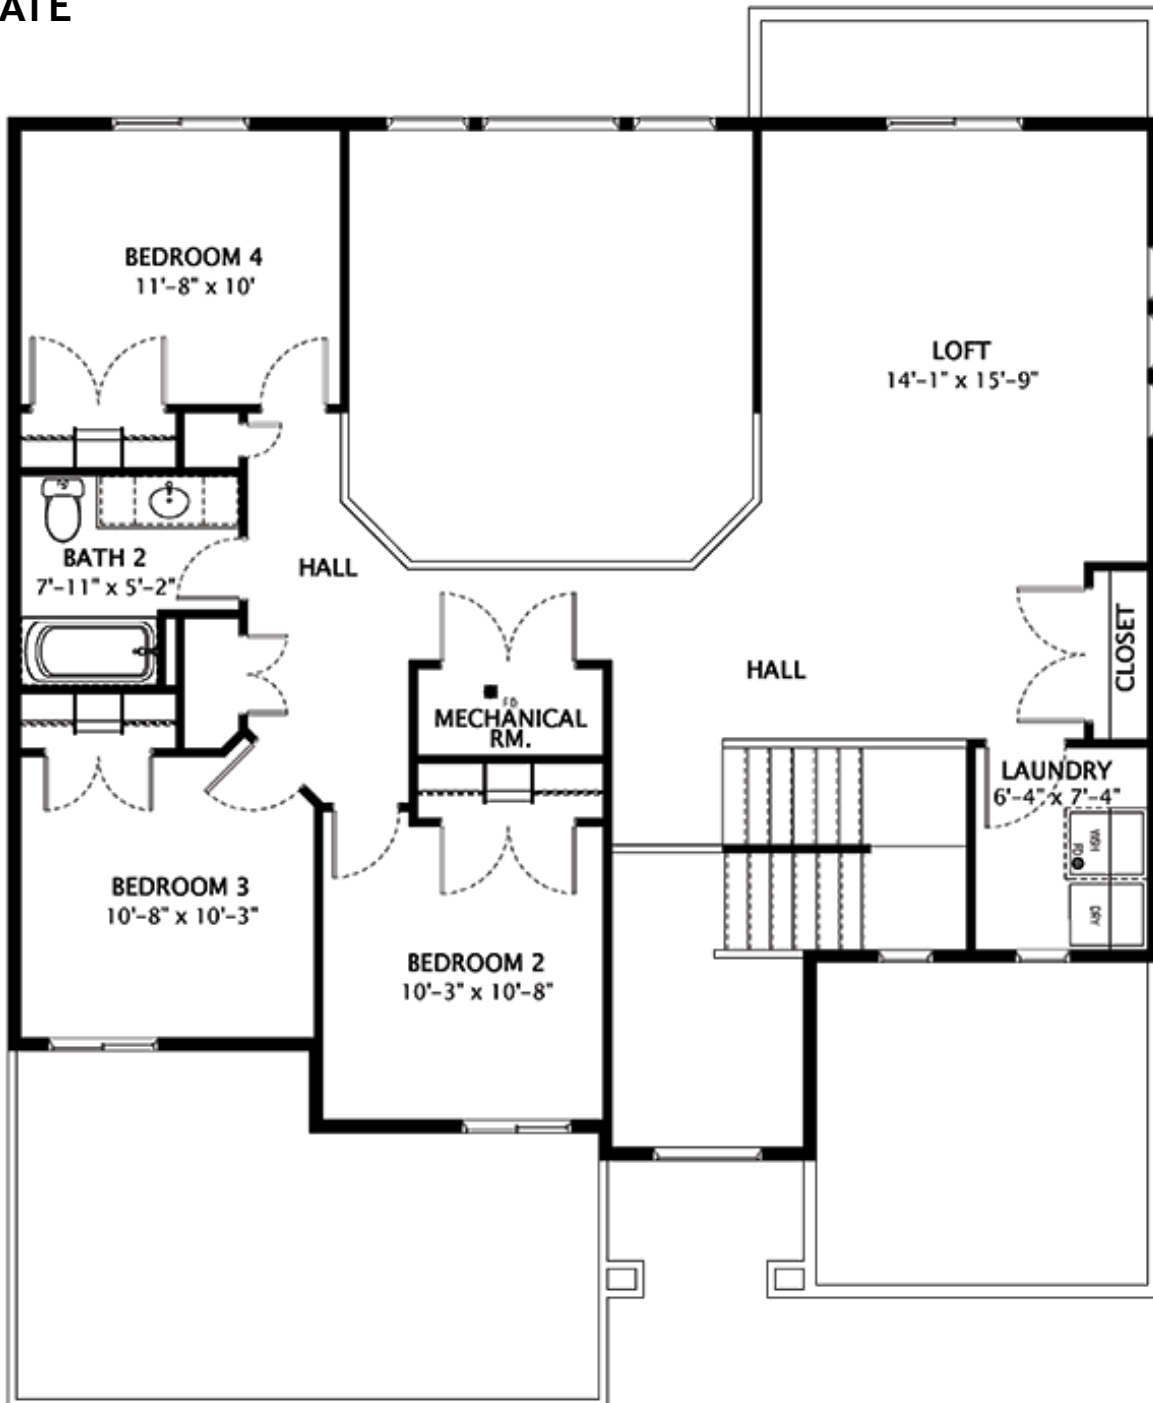

## WINGATE

Total Finished Area	2545 sf
Main Floor	1398 sf
Second Floor	1147 sf
Basement	1408 sf
Total Area of Home	3953 sf

**FARMHOUSE**

**WINGATE**

**Main Floor**

**WINGATE**

**Basement**

**WINGATE**