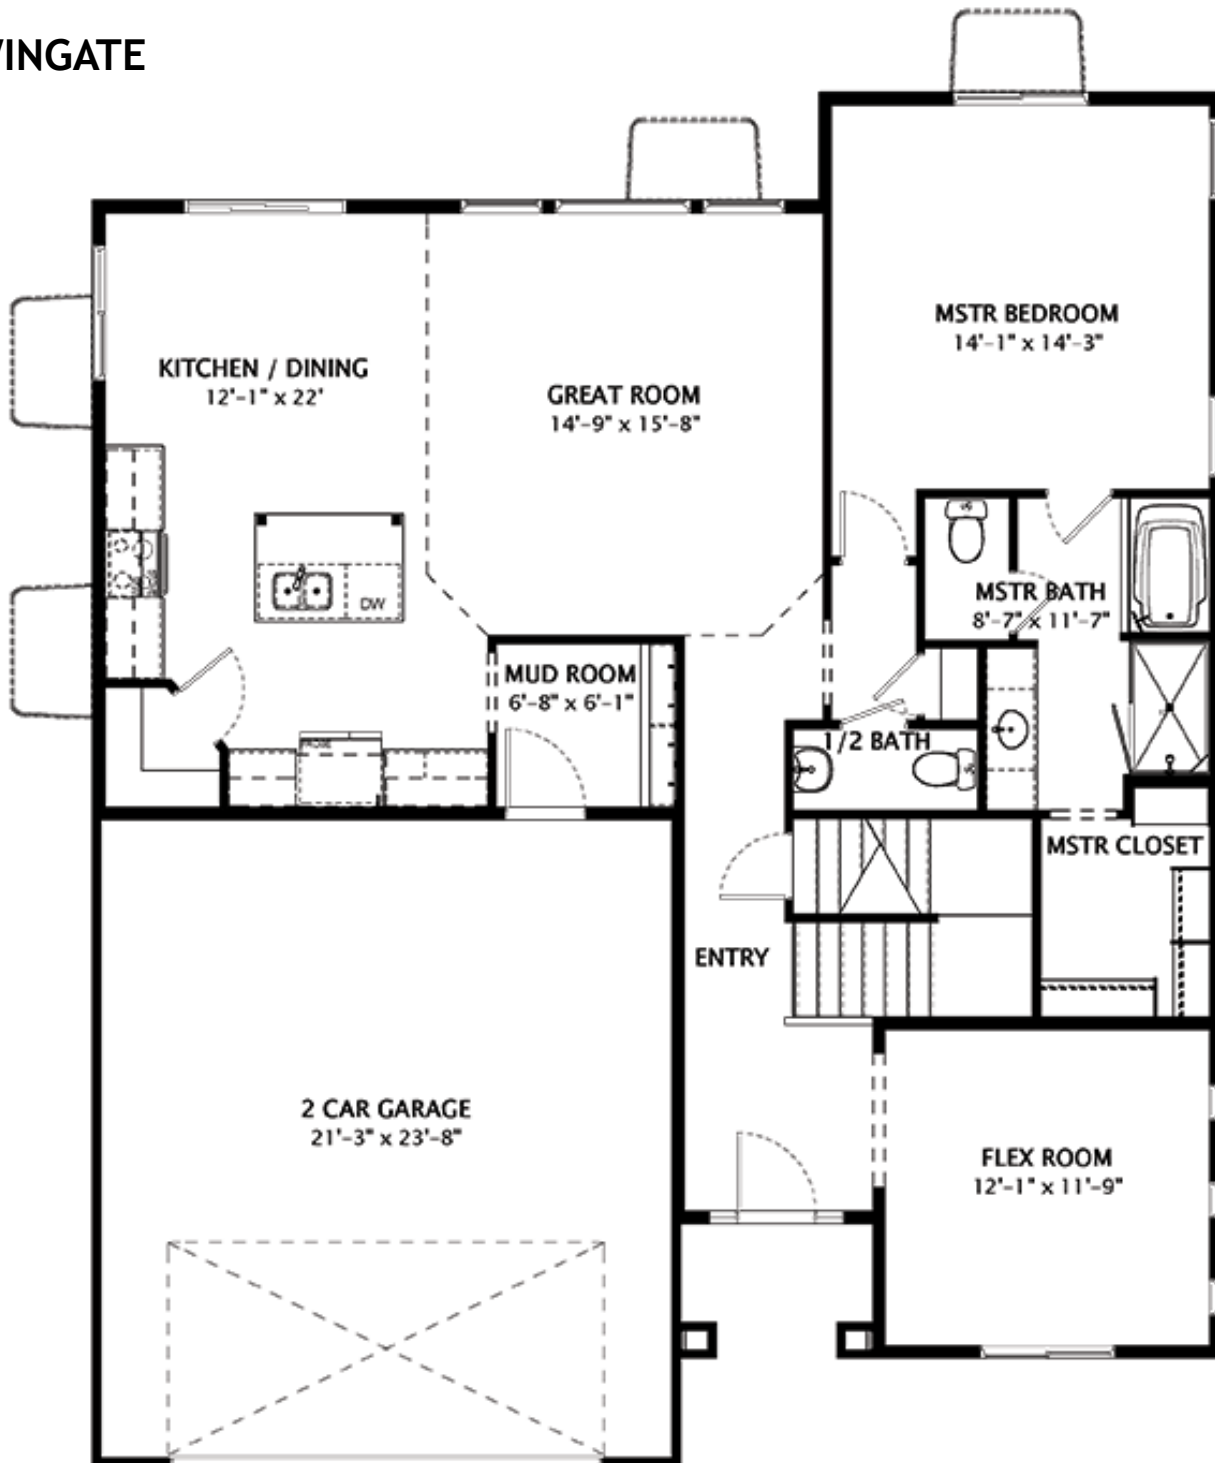

## WINGATE

Total Finished Area	2545 sf
Main Floor	1398 sf
Second Floor	1147 sf
Basement	1408 sf
Total Area of Home	3953 sf

**FARMHOUSE**

**WINGATE**

**Main Floor**

**WINGATE**

**Basement**

**WINGATE**