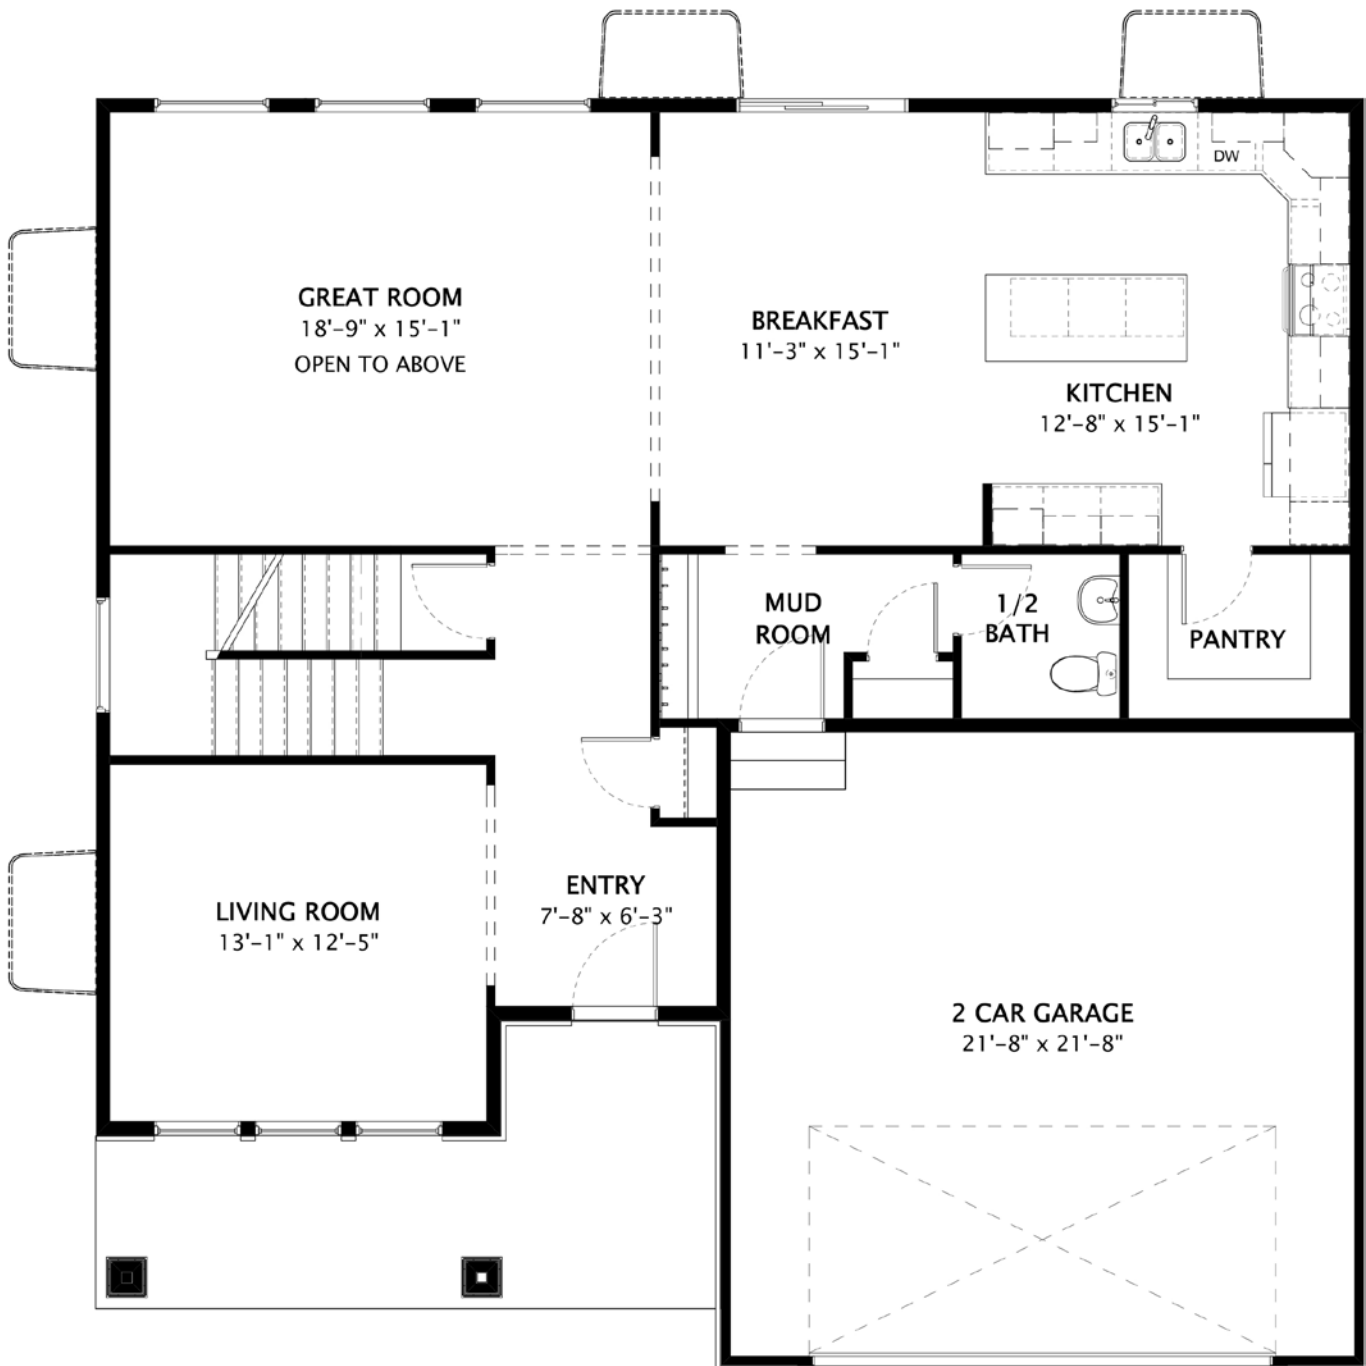

UINTA

Total Finished Area	2521 sf
Main Floor	1244 sf
Upper Floor	1277 sf
Optional Basement	1257 sf
Total Area of Home	3778 sf

FARMHOUSE

CRAFTSMAN

TRADITIONAL

UINTA

Main Floor

UINTA

Upper Floor

UINTA

Basement Floor