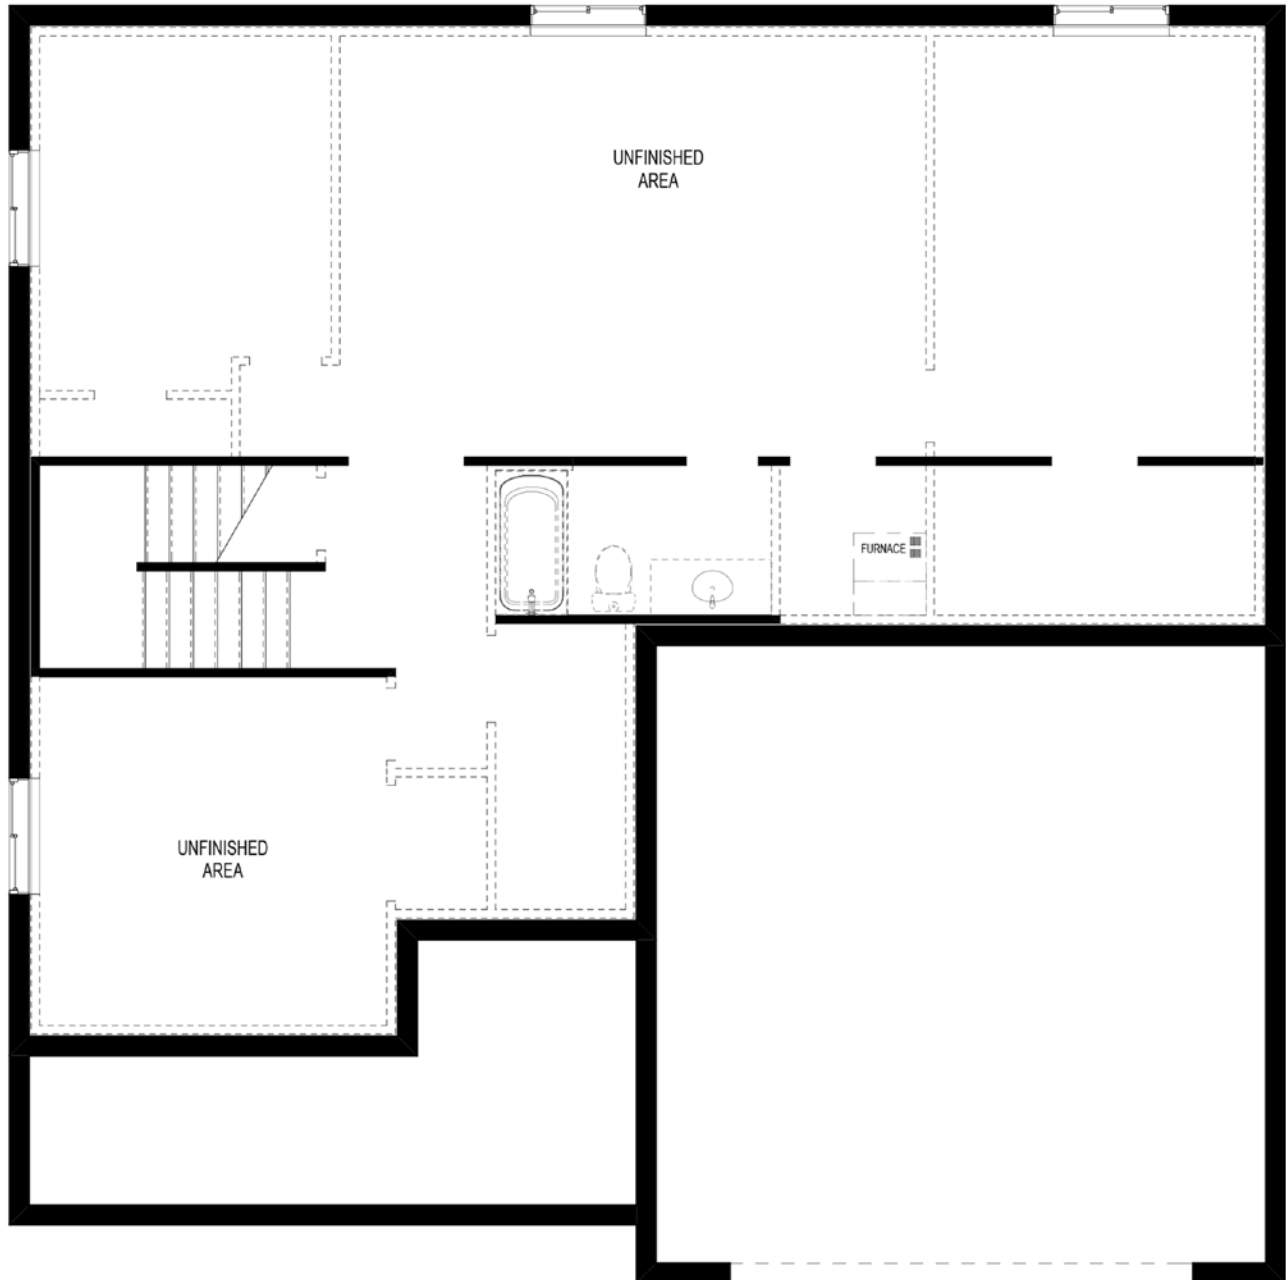

UINTA

Total Finished Area	2521 sf
Main Floor	1244 sf
Upper Floor	1277 sf
Optional Basement	1257 sf
Total Area of Home	3778 sf

FARMHOUSE

CRAFTSMAN

TRADITIONAL

UINTA

Main Floor

UINTA

Upper Floor

UINTA

Basement Floor