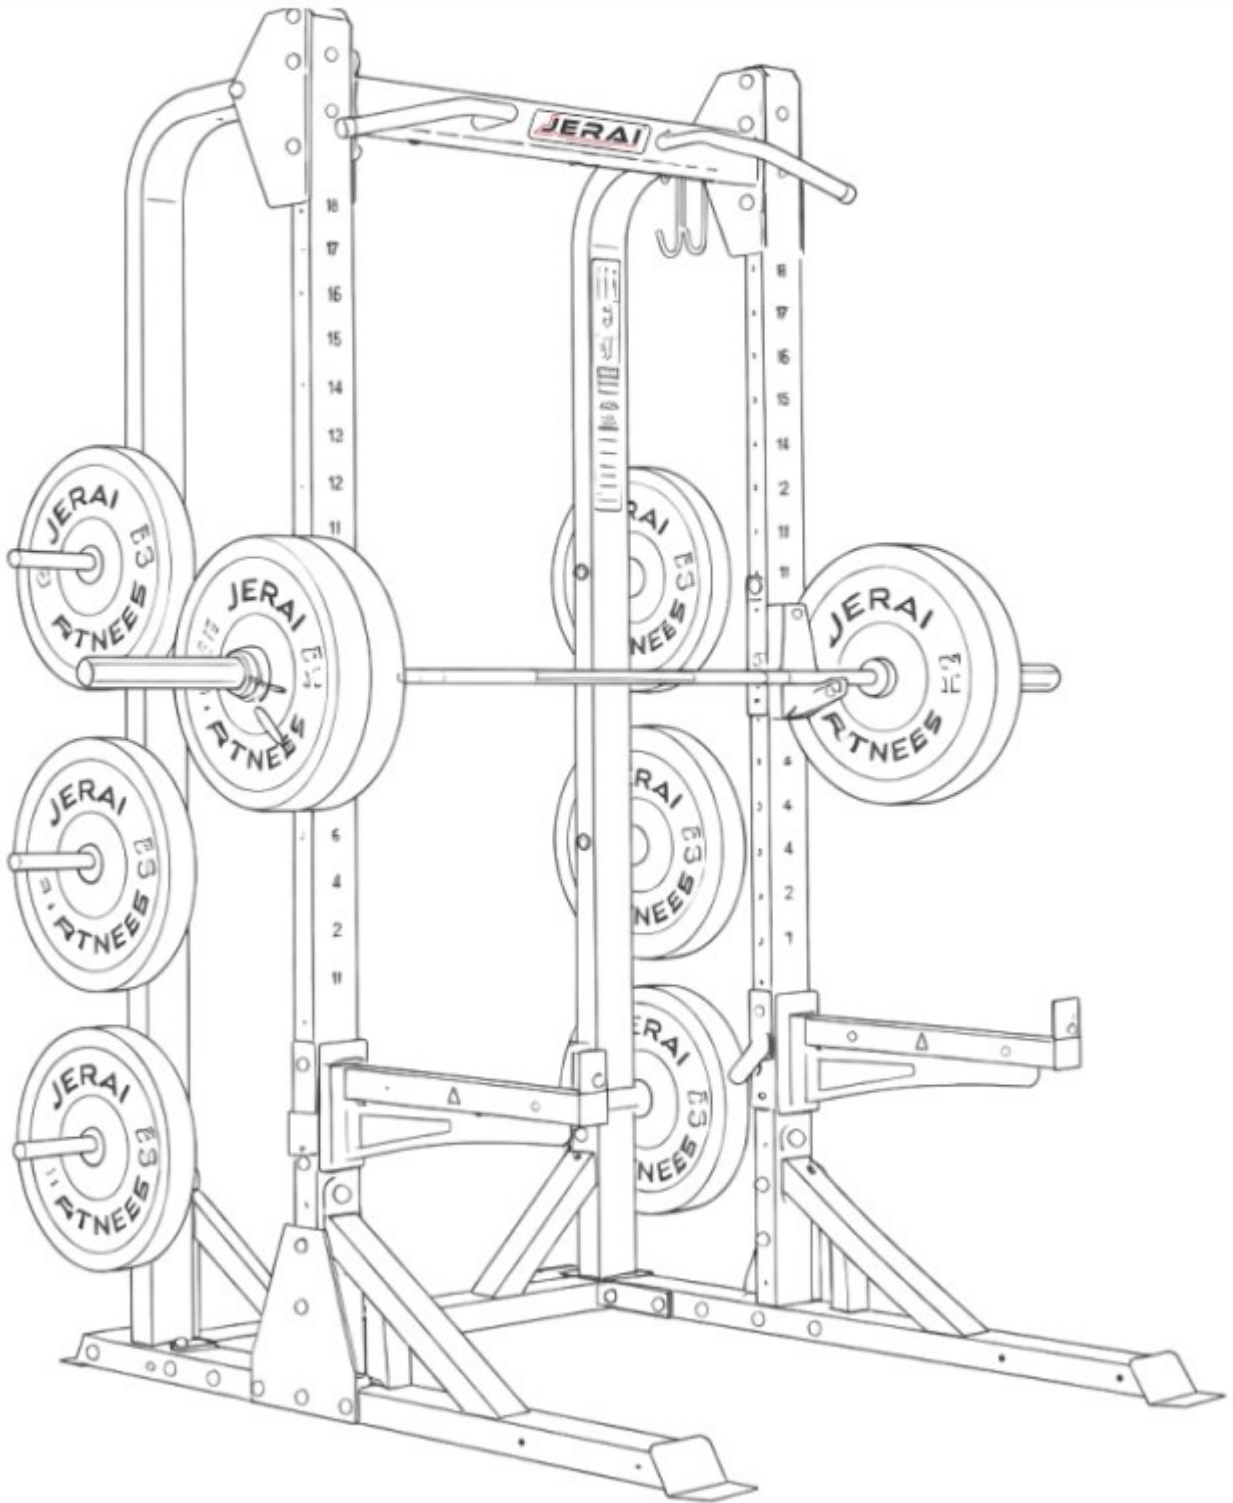

PRODUCT CATALOGUE

SINCE 1994