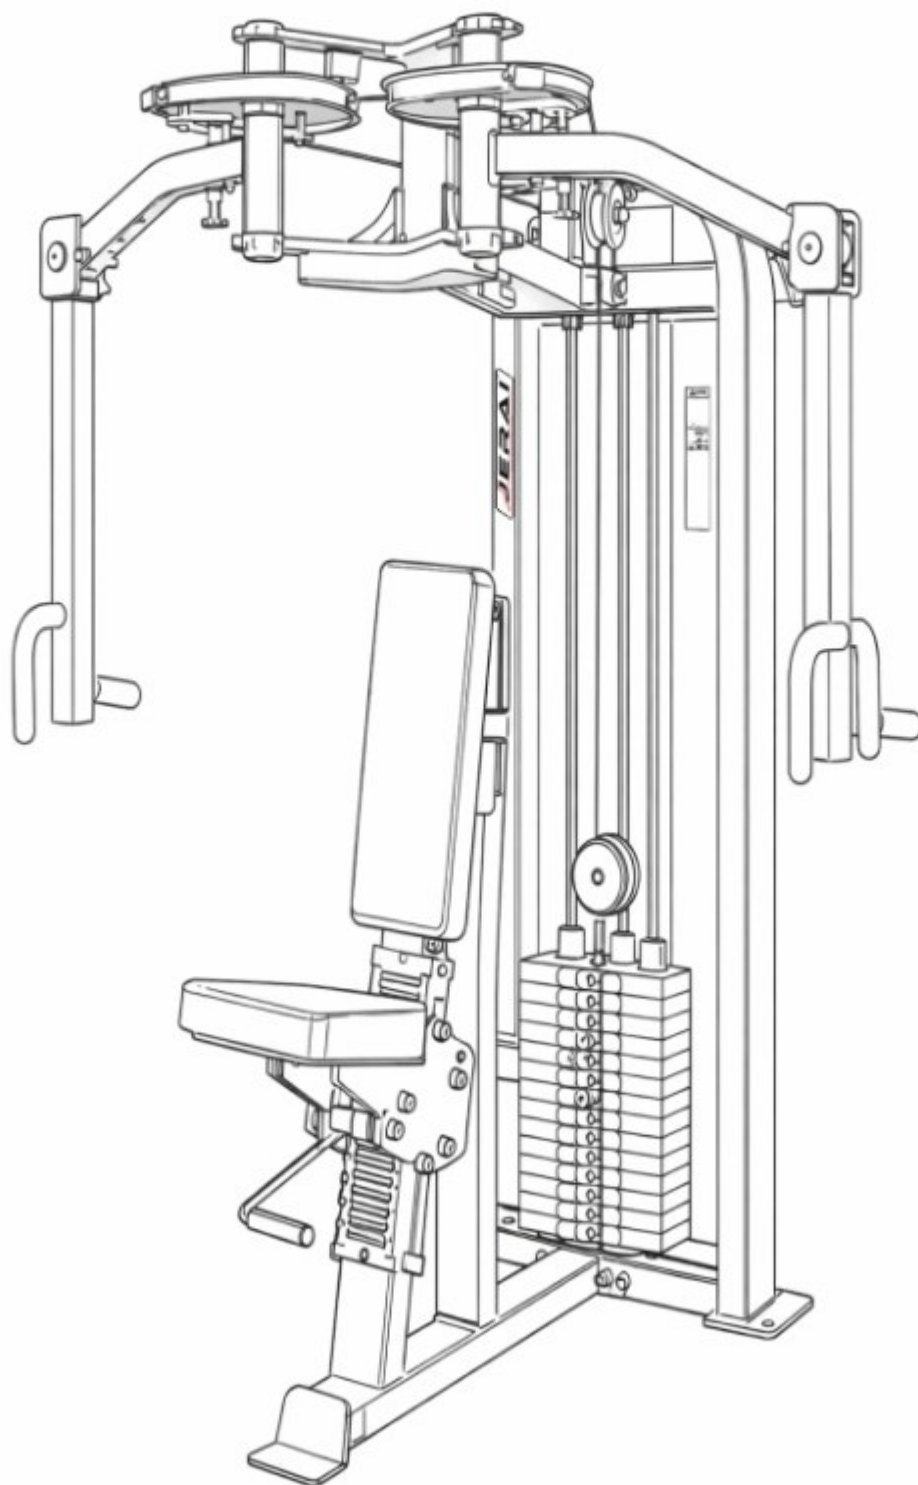

PRODUCT CATALOGUE

SINCE 1994