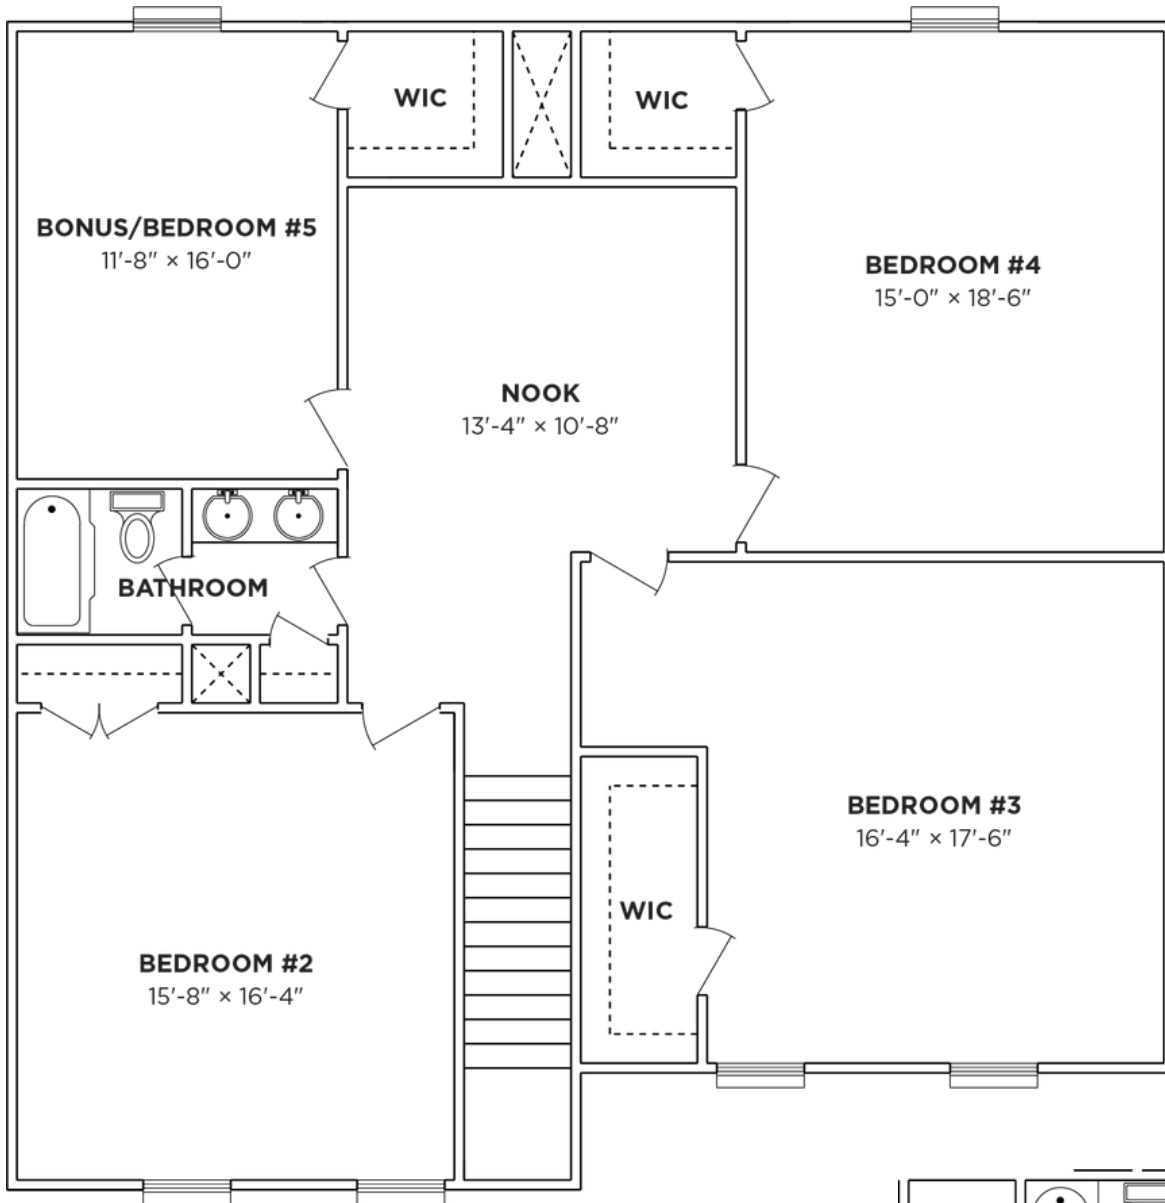

**PRESPRO
HOMES**

POPLAR

2,615 SF

BEDROOMS	5
FULL BATHS	2
HALF BATHS	1
HEATED SF	2,615
GARAGE	2

Elevation and floor plans may contain upgrades. See agent for details.

FIRST FLOOR

1,097 SF

Elevation and floor plans may contain upgrades. See agent for details.

SECOND FLOOR

1,518 SF

OPTION BATHROOM IN NOOK

Elevation and floor plans may contain upgrades. See agent for details.