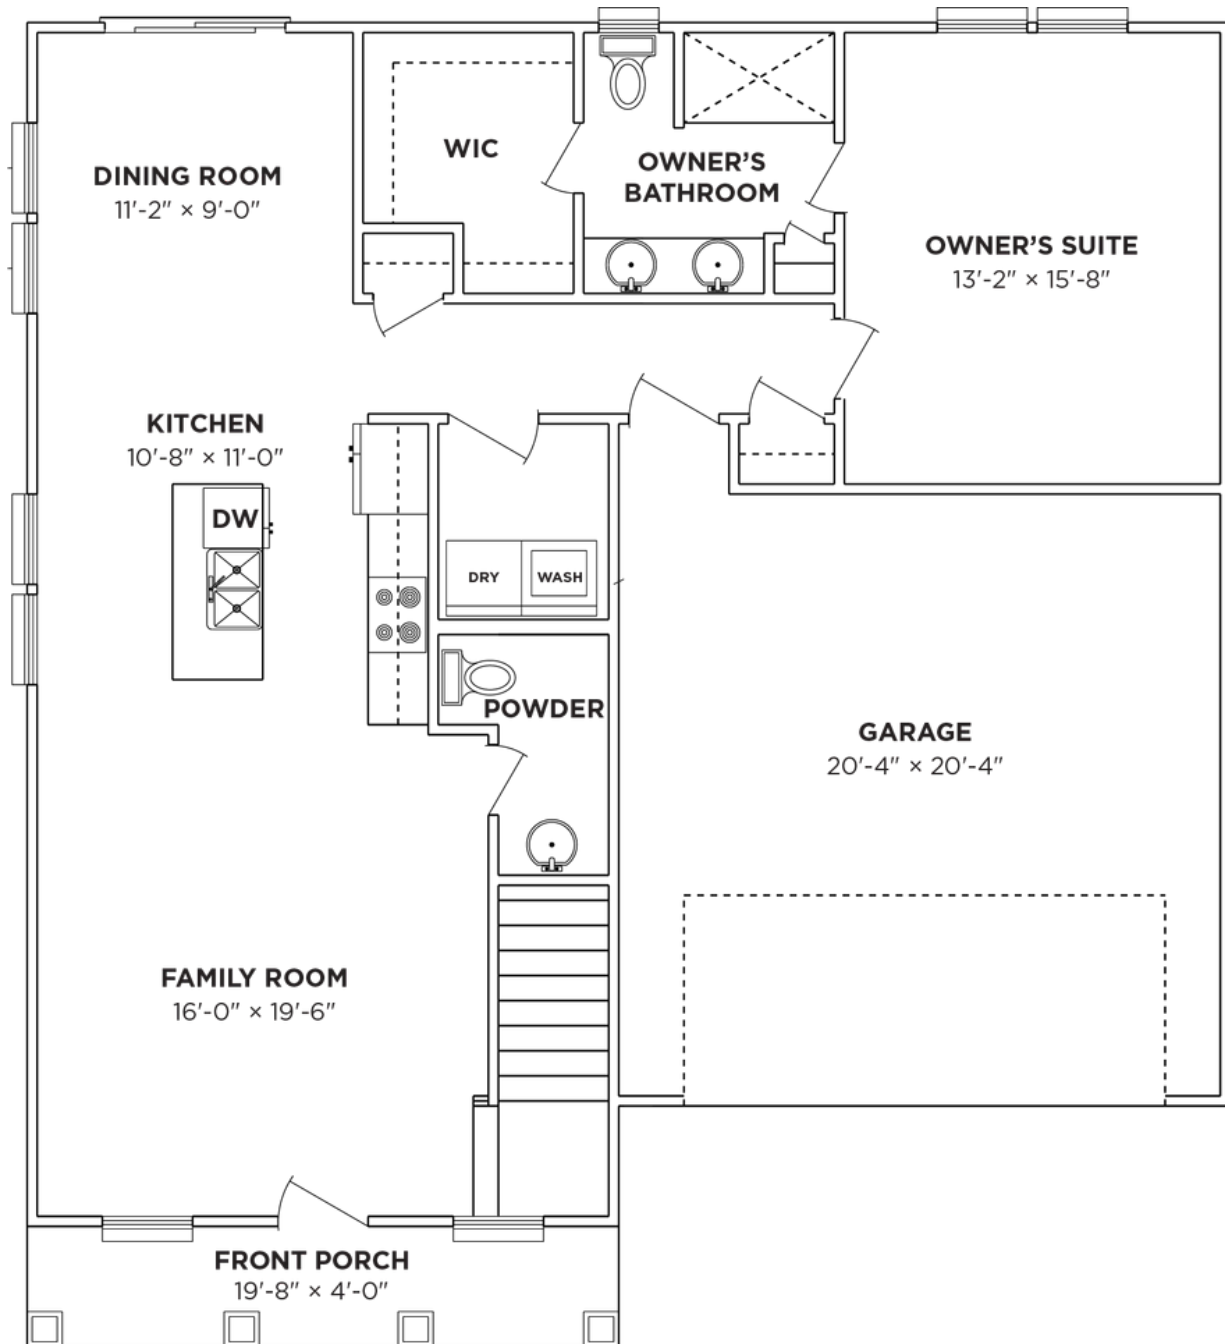

**PRESPRO
HOMES**

POPLAR

2,615 SF

BEDROOMS	5
FULL BATHS	2
HALF BATHS	1
HEATED SF	2,615
GARAGE	2

Elevation and floor plans may contain upgrades. See agent for details.

FIRST FLOOR

1,097 SF

Elevation and floor plans may contain upgrades. See agent for details.

SECOND FLOOR

1,518 SF

OPTION BATHROOM IN NOOK

Elevation and floor plans may contain upgrades. See agent for details.