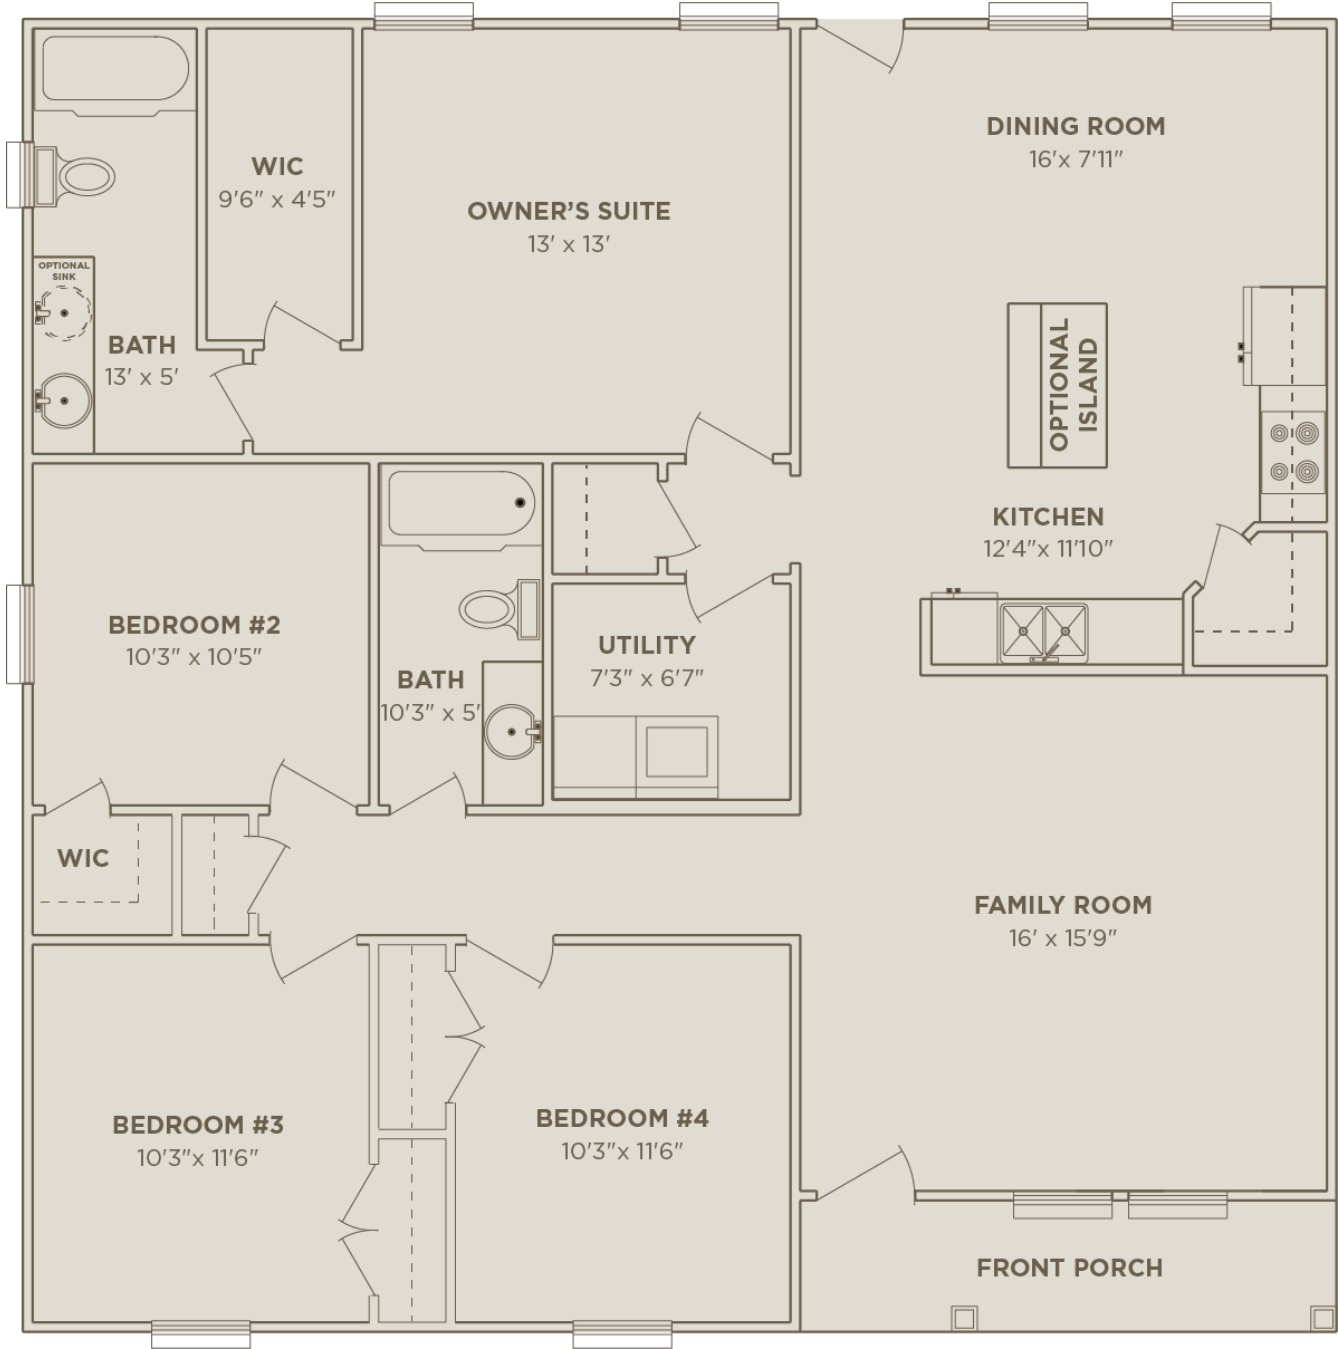

# Abigail

_____	4
Beds	
_____	2
Full Ba	
_____	1534
Sq Ft	
_____	0
Garage	

\*Prices subject to change. Floor plan may vary by homesite. Visit [prespro.com](https://prespro.com) to see available floor plan options.

# First Floor

4/17/2026

\*Prices subject to change. Floor plan may vary by homesite. Visit [prespro.com](http://prespro.com) to see available floor plan options.