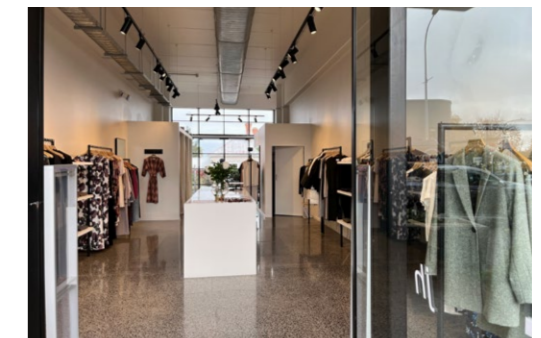

LINCOLN ROAD

PONSONBY ROAD

FOR LEASE

182 PONSONBY RD

TOURNAMENT

P R E M I S E S A V A I L A B L E

TENANCIES	TYPE	RENT PER ANNUM*	m2
G.01	Retail	\$60,000	44.28

** Pricing excludes GST, Parking and Outgoings.*