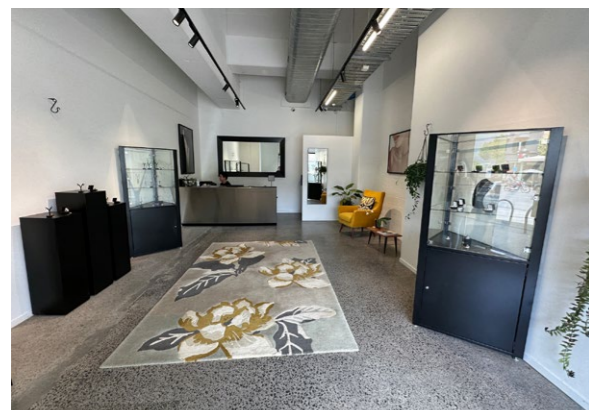

LINCOLN ROAD

PONSONBY ROAD

FOR LEASE

182 PONSONBY RD

TOURNAMENT

P R E M I S E S A V A I L A B L E

TENANCIES	TYPE	RENT PER ANNUM*	m2
G.01	Retail	\$60,000	44.28

** Pricing excludes GST, Parking and Outgoings.*