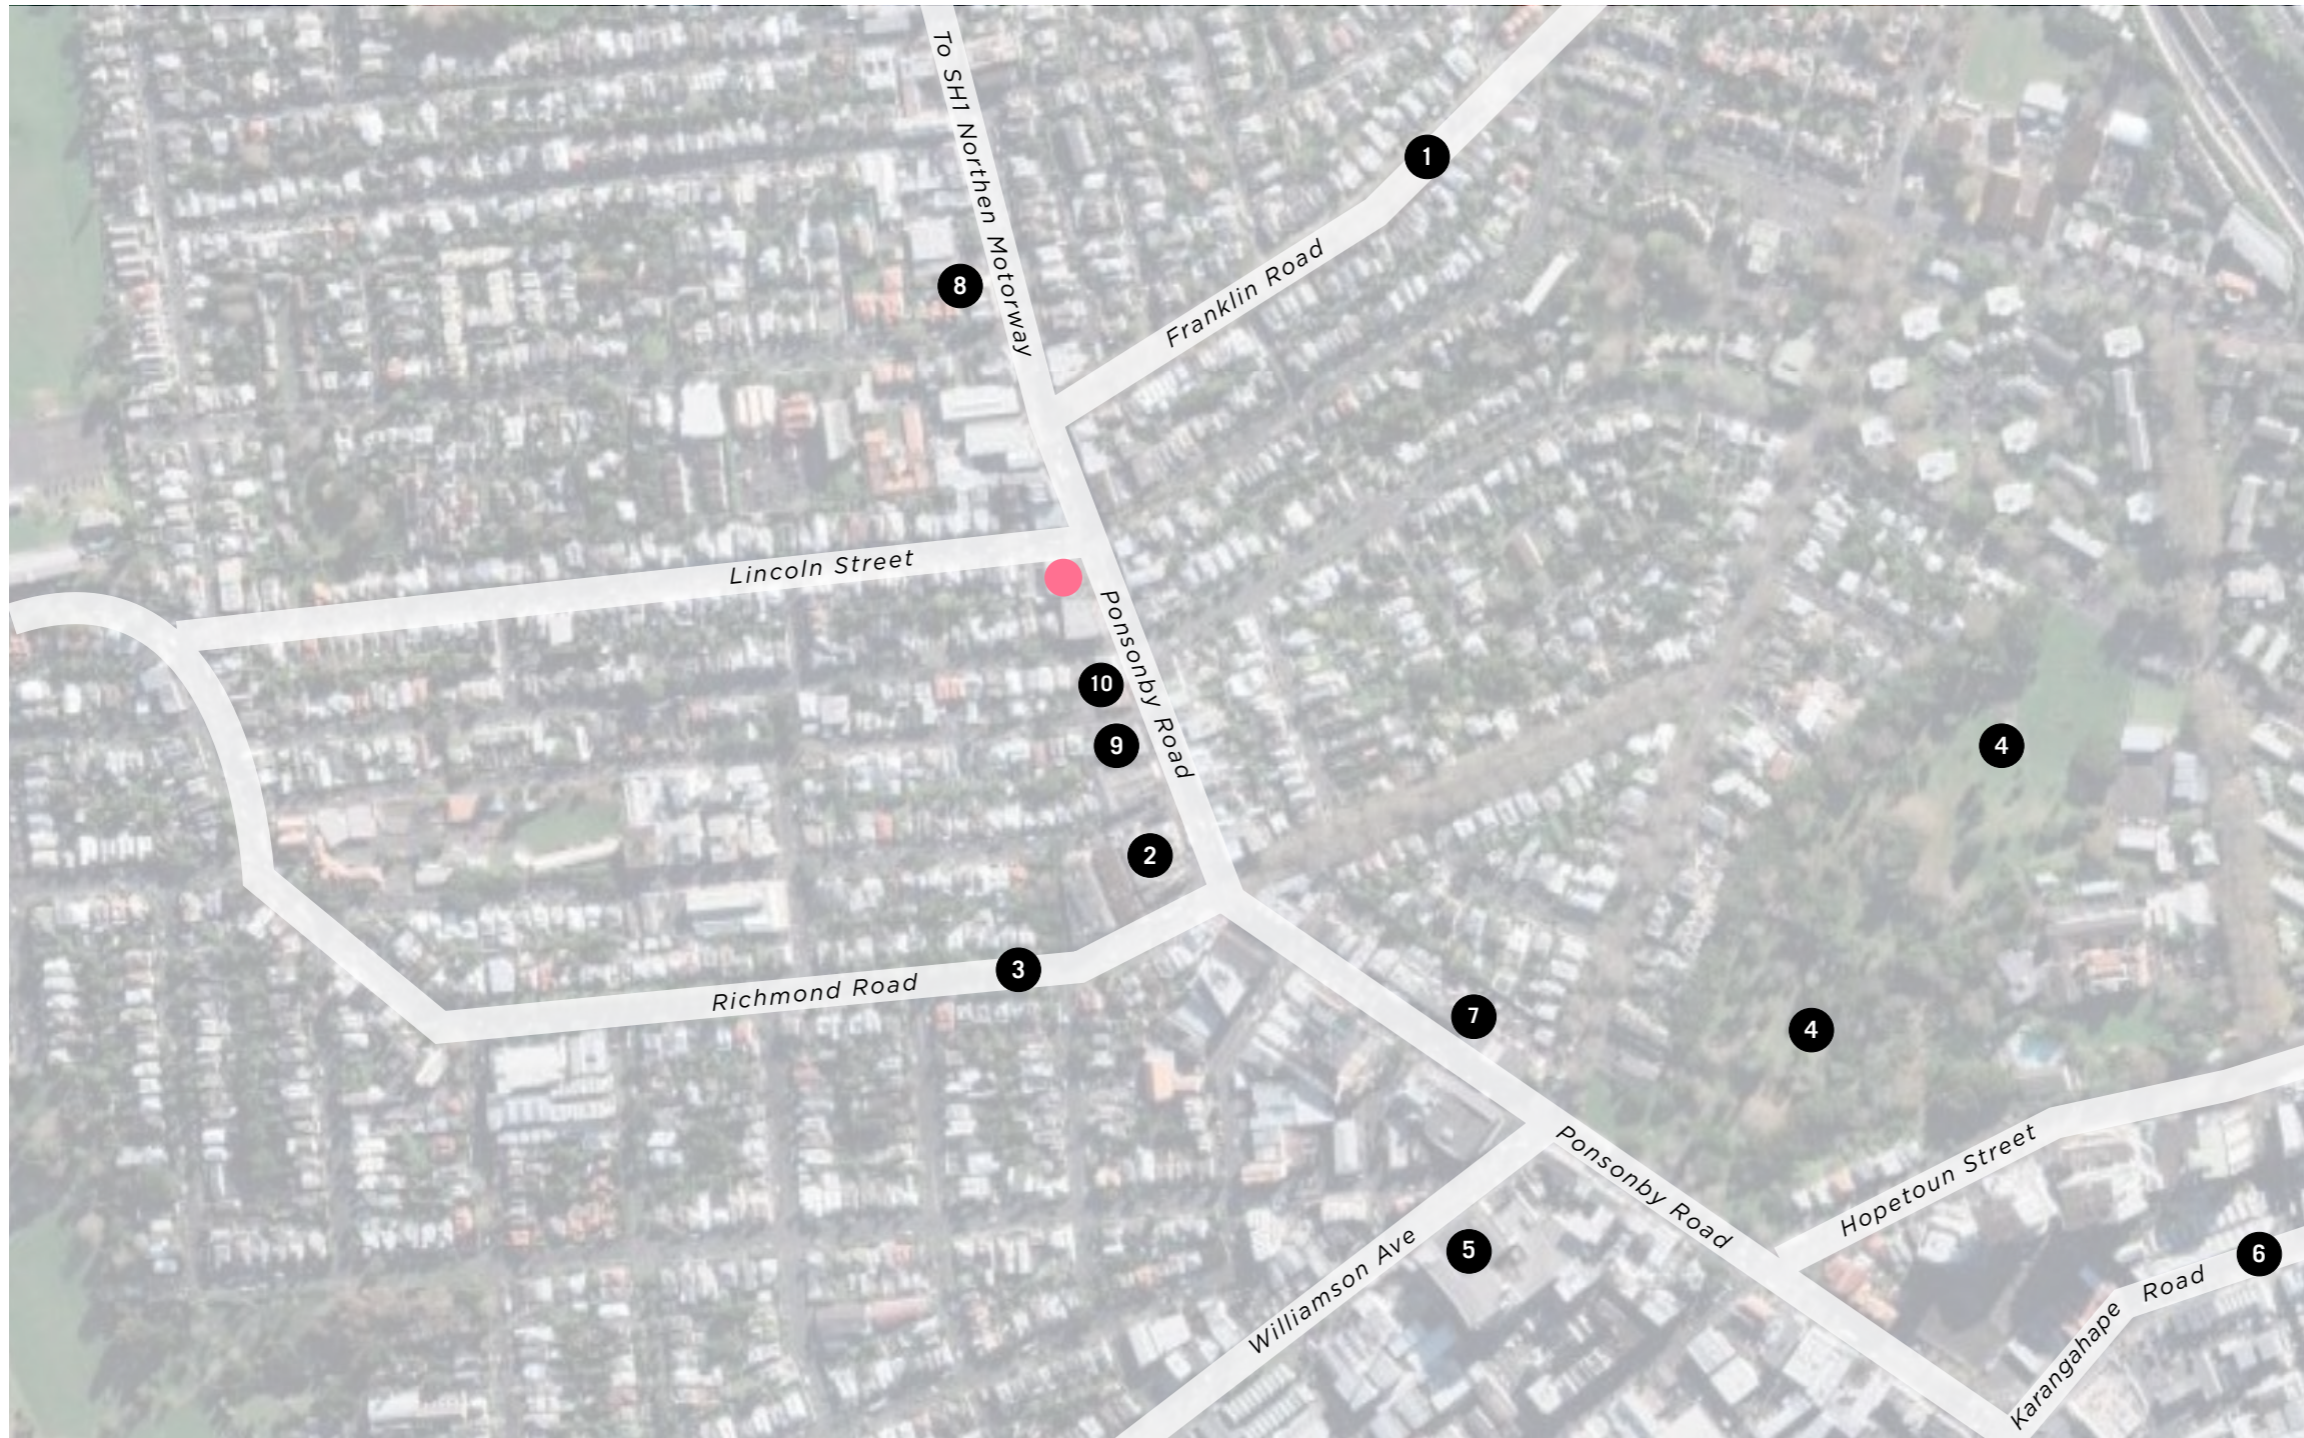

TOURNAMENT | PH: 377 4040

182
PONSONBY
ROAD

URBAN CONTEXT

- 1 Franklin Road
- 2 Ponsonby Central
- 3 Richmond Road
- 4 Western Park
- 5 Countdown (Williamson Ave)
- 6 Karangahape (K) Rd
- 7 Lulu Lemon
- 8 Prego
- 9 Ben & Jerry's
- 10 Mexico Ponsonby

LINCOLN ROAD

PONSONBY ROAD

FOR LEASE

182 PONSONBY RD

TOURNAMENT

P R E M I S E S A V A I L A B L E

TENANCIES	TYPE	RENT PER ANNUM*	m2
G.01	Retail	\$60,000	44.28

** Pricing excludes GST, Parking and Outgoings.*