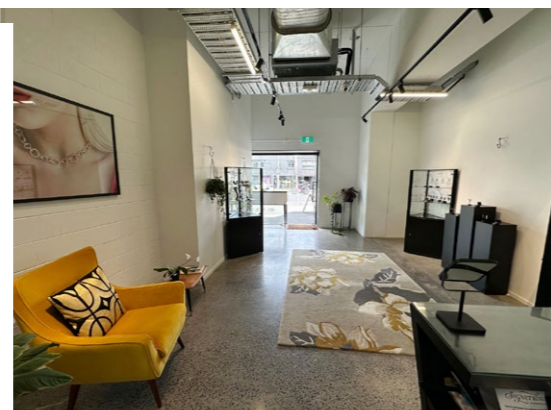

LINCOLN ROAD

PONSONBY ROAD

FOR LEASE

182 PONSONBY RD

TOURNAMENT

P R E M I S E S A V A I L A B L E

TENANCIES	TYPE	RENT PER ANNUM*	m2
G.01	Retail	\$60,000	44.28

** Pricing excludes GST, Parking and Outgoings.*