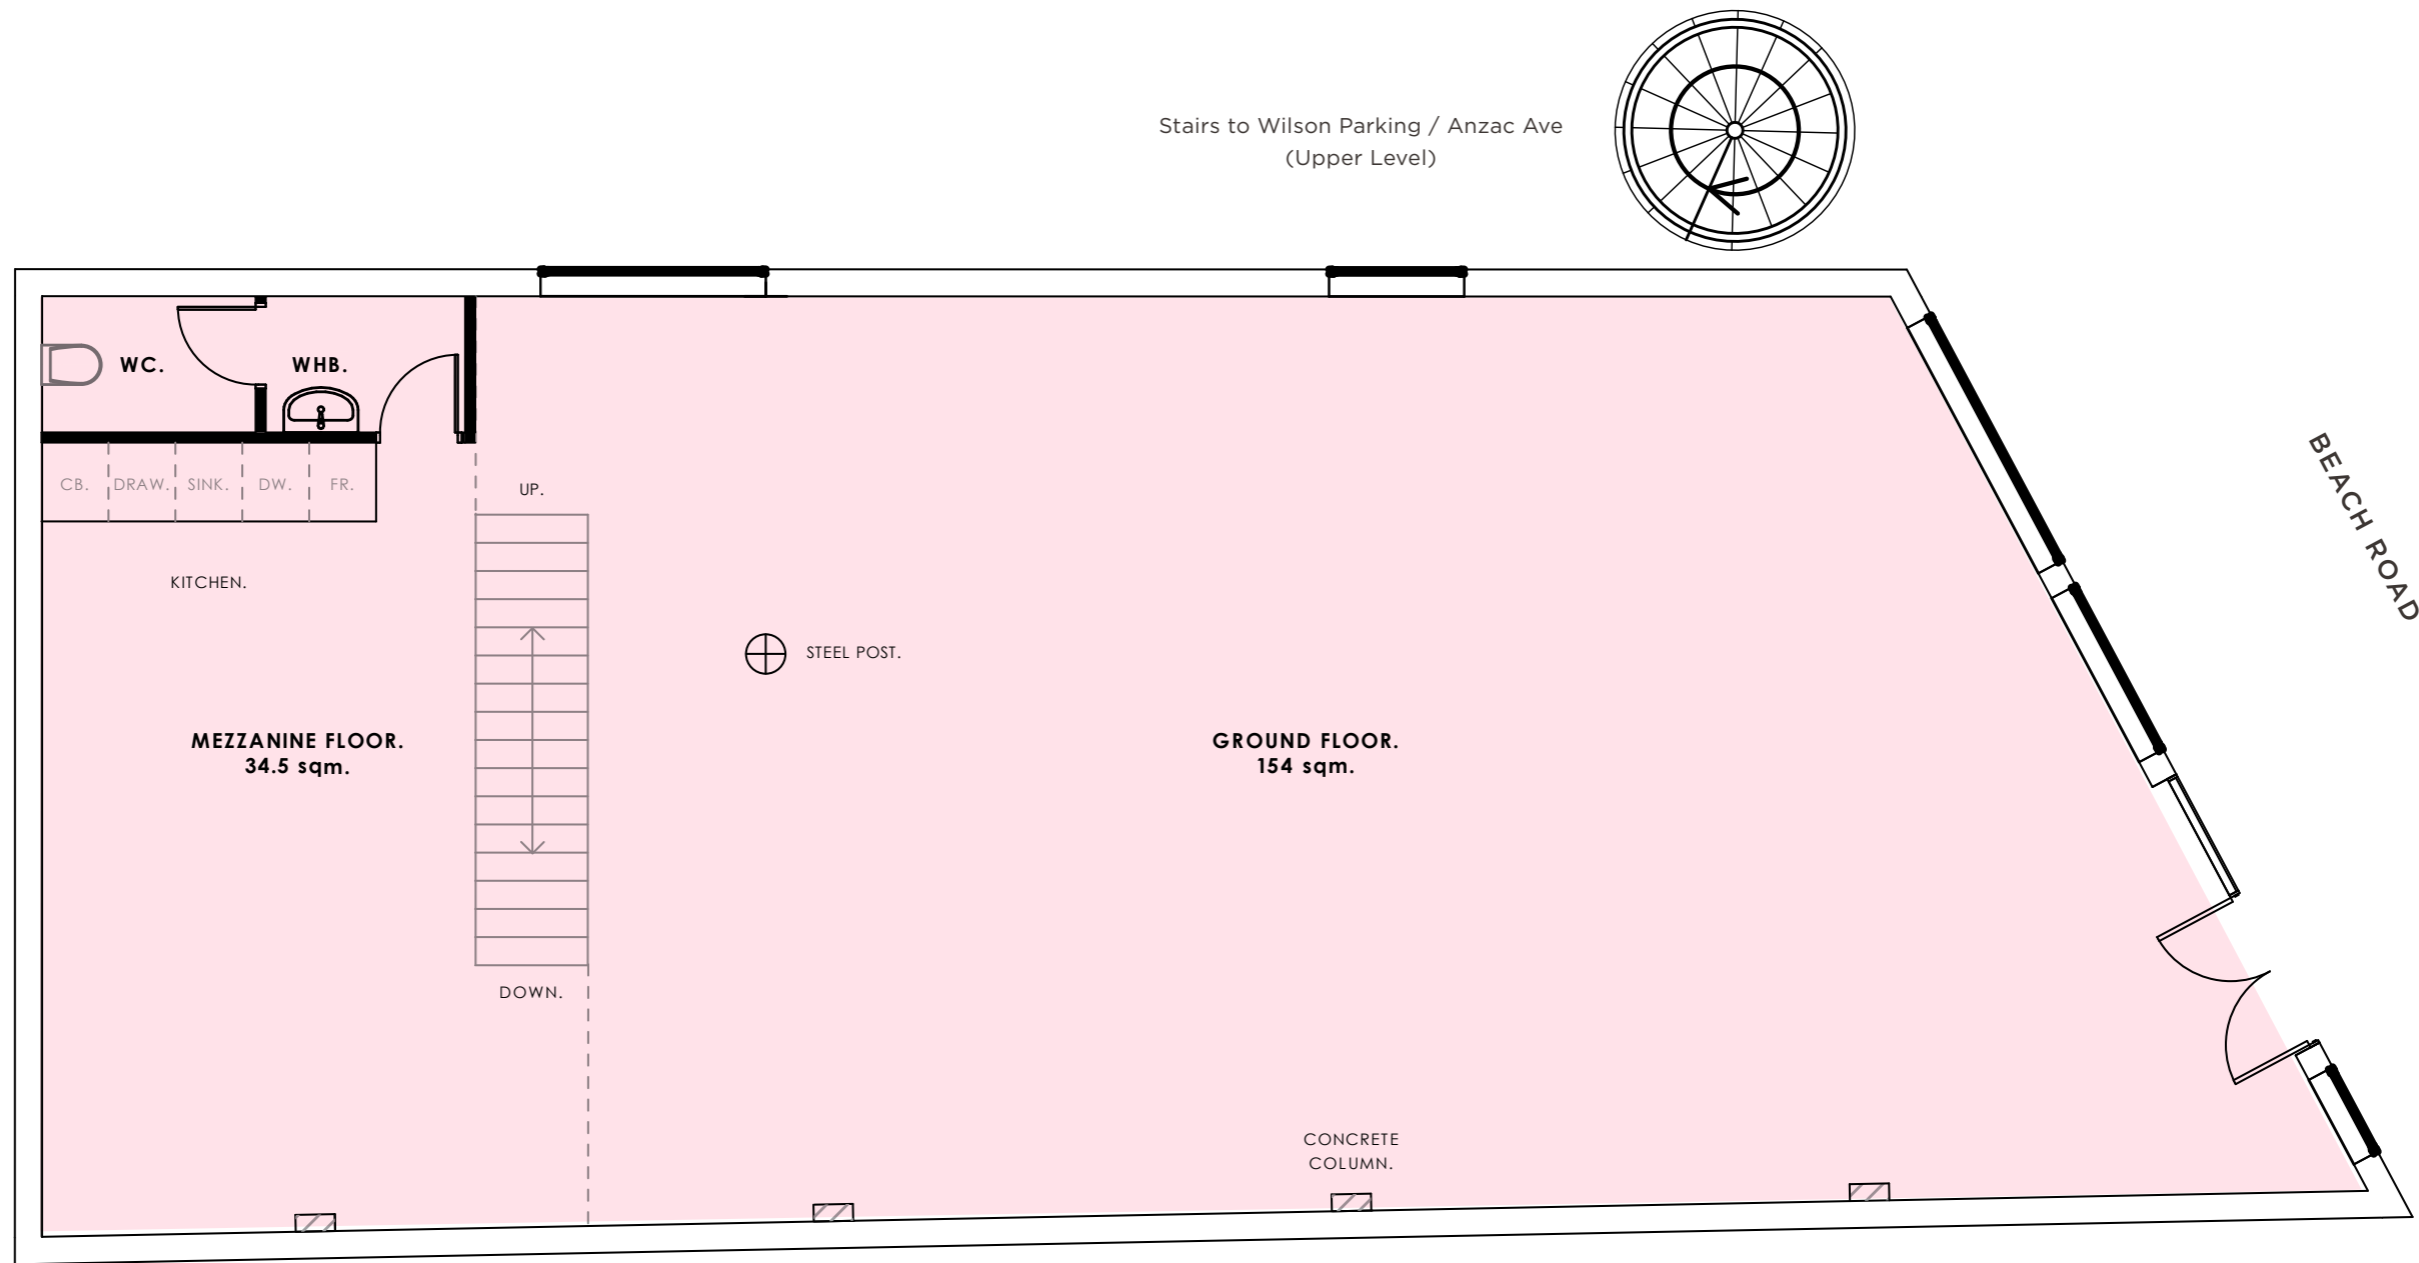

TOURNAMENT | PH: 377 4040

27
BEACH
ROAD

URBAN CONTEXT

- 1 Ferry Basin
- 2 Queens Wharf
- 3 Princes Wharf
- 4 Viaduct Harbour
- 5 Commercial Bay
- 6 Britomart
- 7 Queen St
- 8 Les Mills Britomart
- 9 Spark Arena
- 10 Ferry Terminal
- 11 Bus Terminal
- 12 Albert Park

Imagine Hotel

GROUND FLOOR FOR LEASE

27 BEACH ROAD

TOURNAMENT

P R E M I S E S A V A I L A B L E

TENANCIES	TYPE	RENT PER ANNUM*	m2	AVAILABLE
Ground	Retail/Showroom/Office	\$75,000	189	Now

* Pricing excludes GST and Outgoings. Outgoings are approximately \$102/m2.