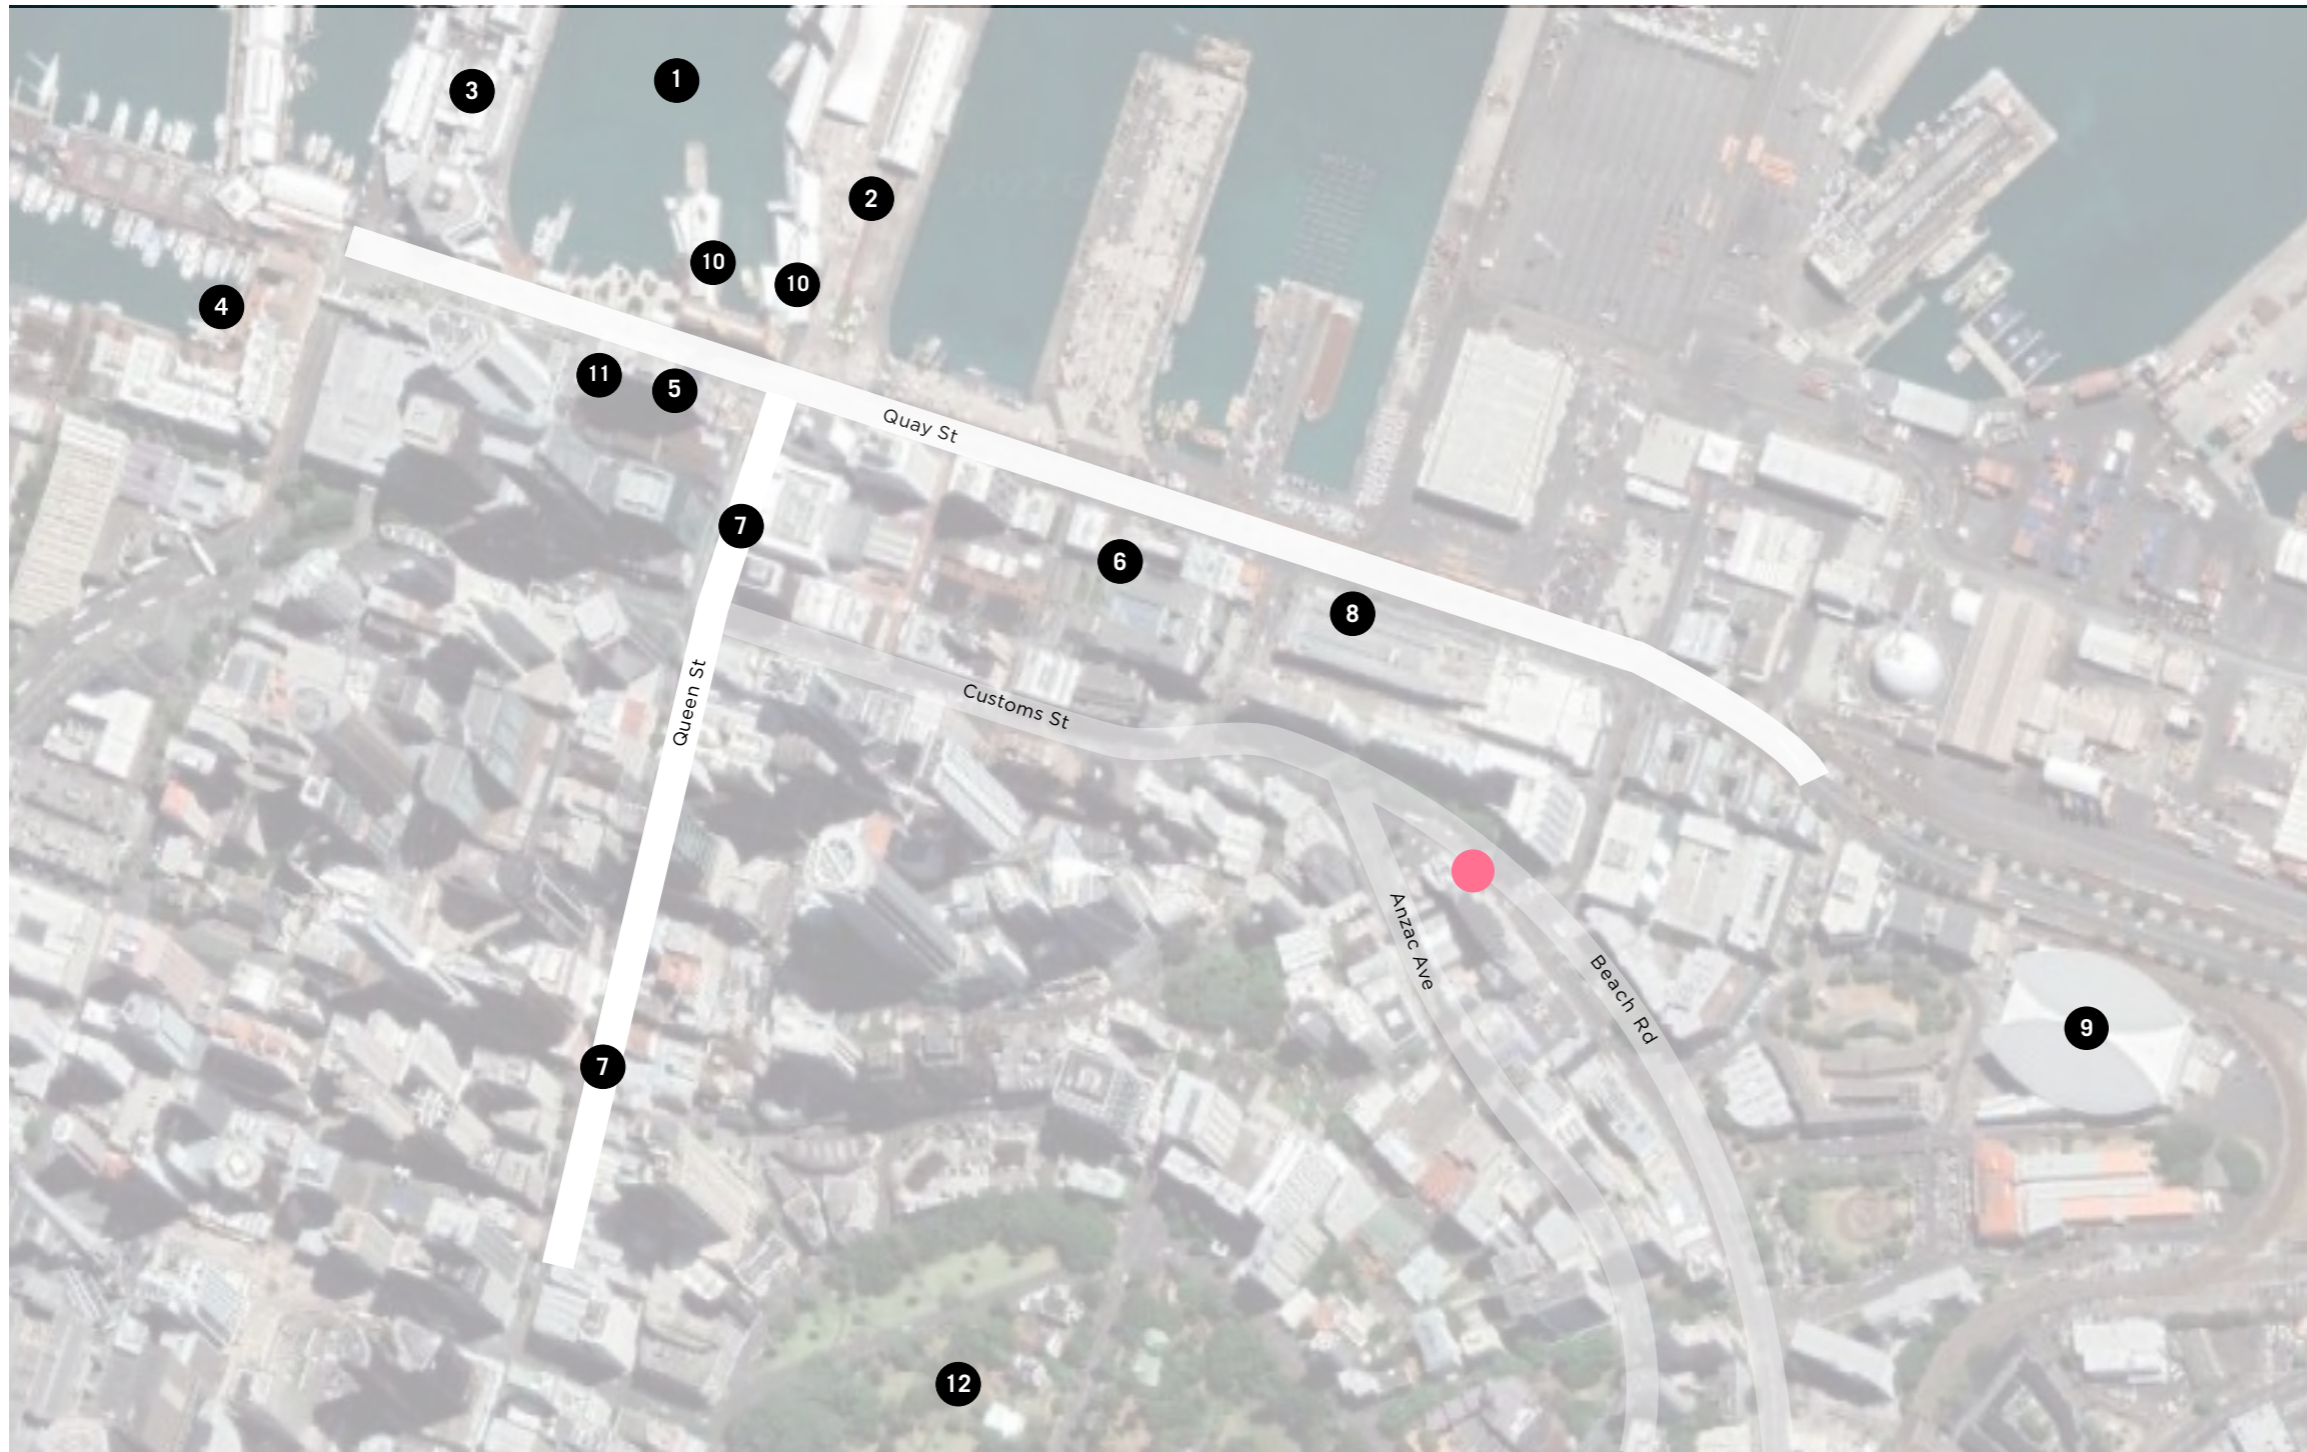

TOURNAMENT | PH: 377 4040

27
BEACH
ROAD

URBAN CONTEXT

- 1 Ferry Basin
- 2 Queens Wharf
- 3 Princes Wharf
- 4 Viaduct Harbour
- 5 Commercial Bay
- 6 Britomart
- 7 Queen St
- 8 Les Mills Britomart
- 9 Spark Arena
- 10 Ferry Terminal
- 11 Bus Terminal
- 12 Albert Park

Imagine Hotel

GROUND FLOOR FOR LEASE

27 BEACH ROAD

TOURNAMENT

P R E M I S E S A V A I L A B L E

TENANCIES	TYPE	RENT PER ANNUM*	m2	AVAILABLE
Ground	Retail/Showroom/Office	\$75,000	189	Now

* Pricing excludes GST and Outgoings. Outgoings are approximately \$102/m2.