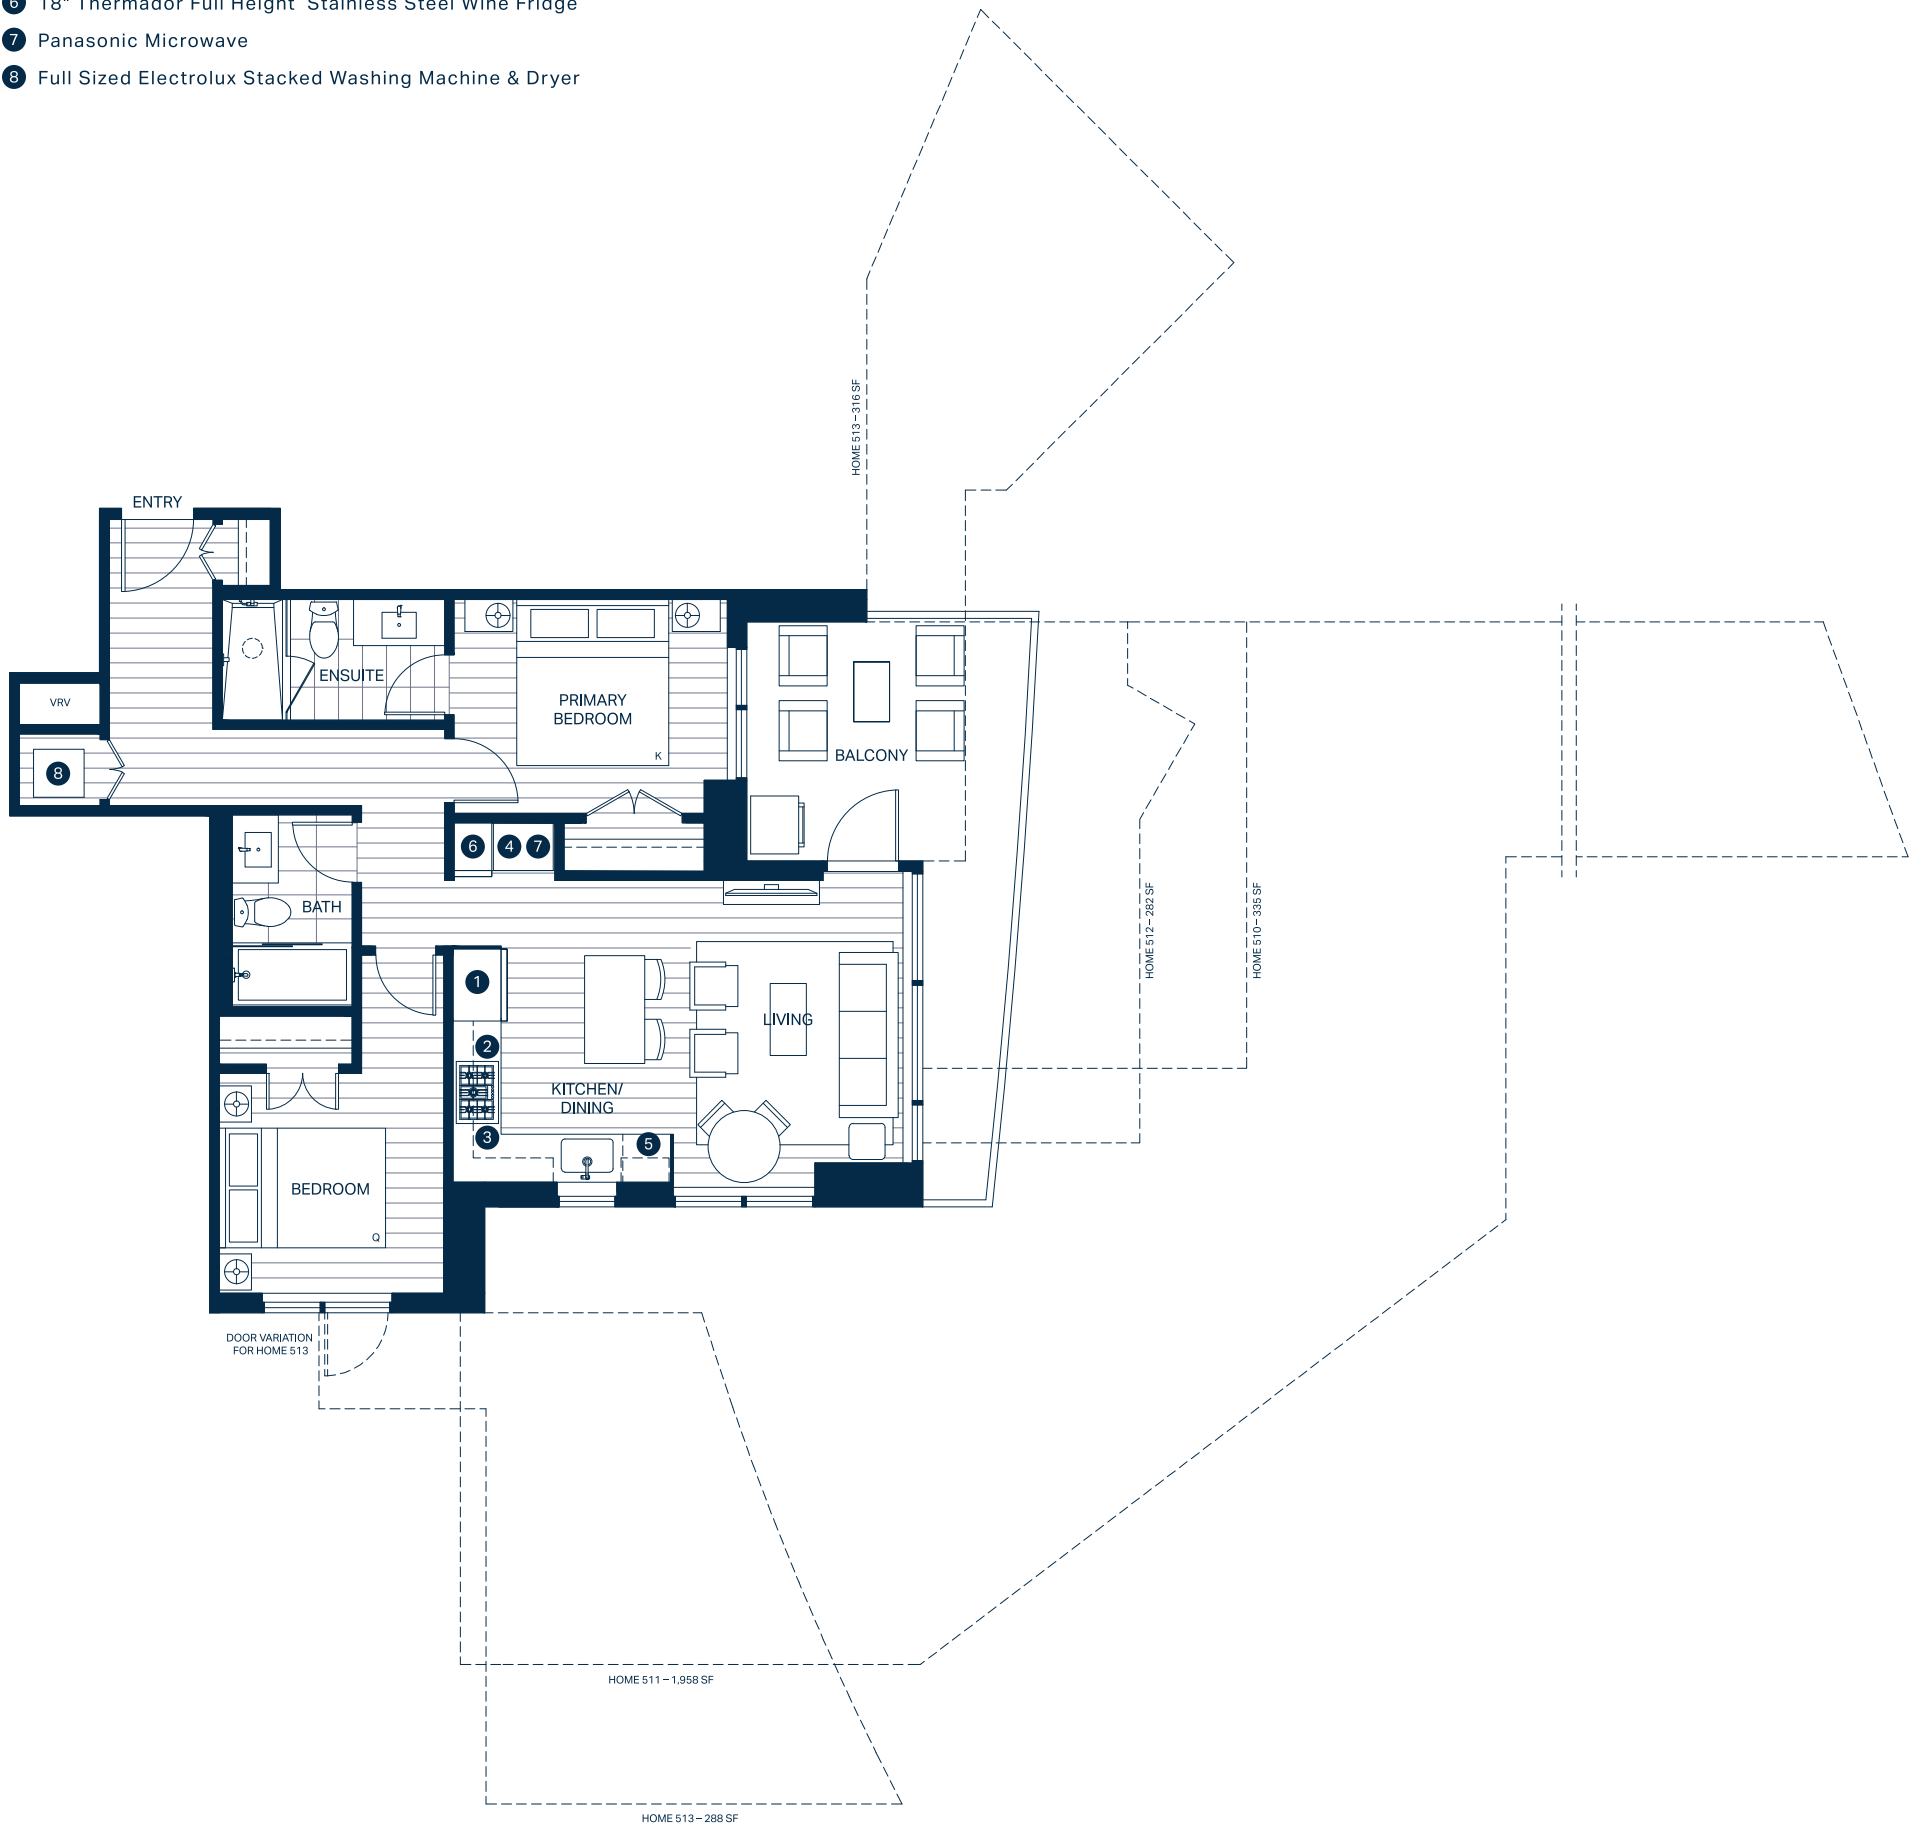

- 1 36" Bosch Stainless Steel Fridge & Freezer
- 2 30" Bosch 5-Burner Gas Cooktop
- 3 21" Broan Hood Fan
- 4 30" Bosch Wall Oven
- 5 24" Bosch Stainless Steel Dishwasher
- 6 18" Thermador Full Height Stainless Steel Wine Fridge
- 7 Panasonic Microwave
- 8 Full Sized Electrolux Stacked Washing Machine & Dryer

Interior 820 SF
 Exterior 184 – 1,958 SF
 Total 1,004 – 2,778 SF

Floor plan may be reversed layout depending on tower and orientation. This is not an offering for sale. Any such offering can only be made after filing a disclosure statement. The builder reserves the right to make changes, modifications or substitutions to the building design, specifications and floor plans should they be necessary. Square footage and room sizes are approximate and actual square footage may vary slightly. E.&O.E.