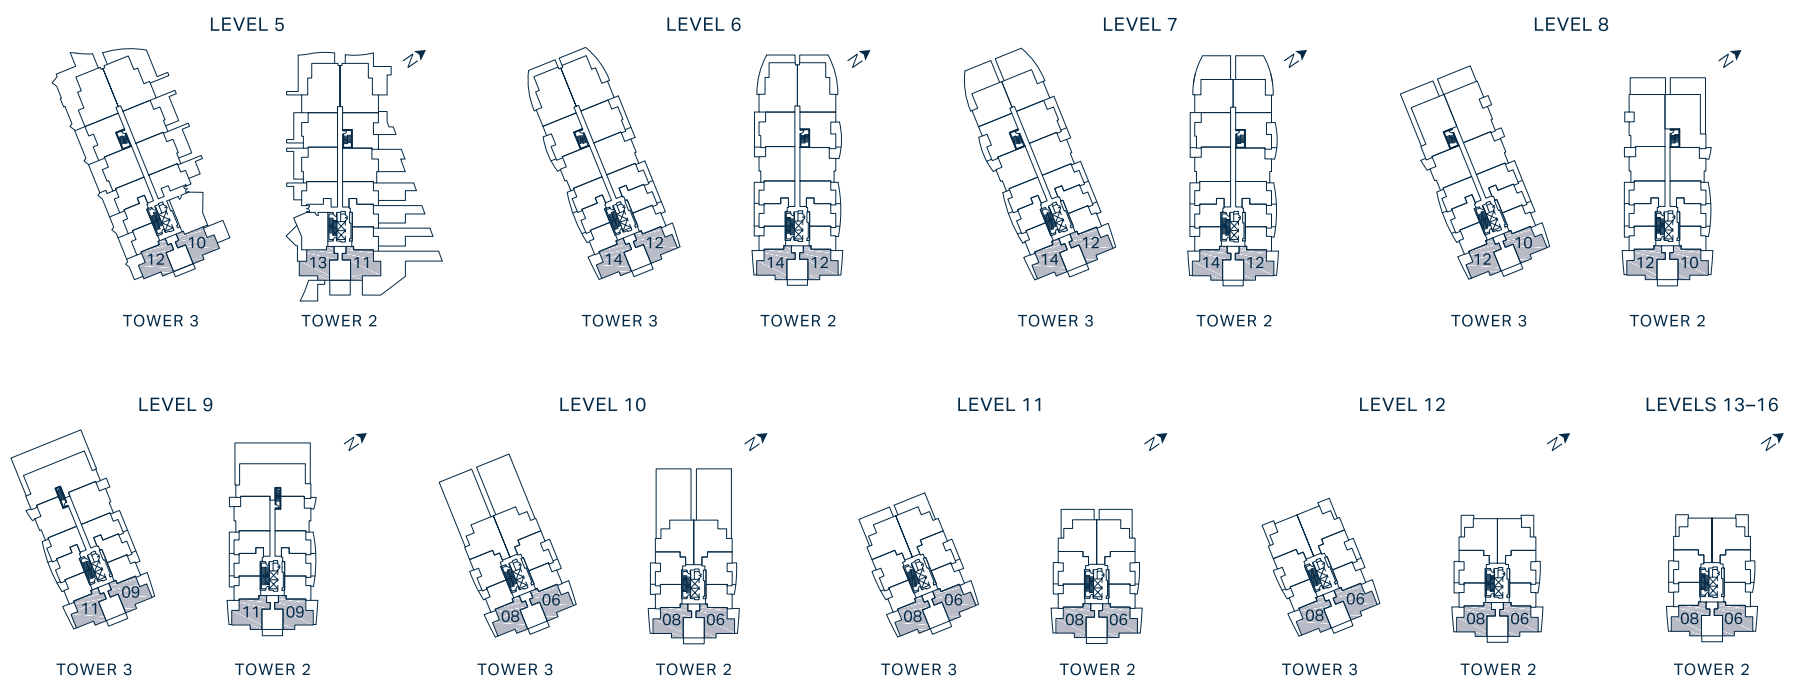

- 1 36" Bosch Stainless Steel Fridge & Freezer
- 2 30" Bosch 5-Burner Gas Cooktop
- 3 21" Broan Hood Fan
- 4 30" Bosch Wall Oven
- 5 24" Bosch Stainless Steel Dishwasher
- 6 18" Thermador Full Height Stainless Steel Wine Fridge
- 7 Panasonic Microwave
- 8 Full Sized Electrolux Stacked Washing Machine & Dryer

Interior 820 SF
 Exterior 184 – 1,958 SF
 Total 1,004 – 2,778 SF

Floor plan may be reversed layout depending on tower and orientation. This is not an offering for sale. Any such offering can only be made after filing a disclosure statement. The builder reserves the right to make changes, modifications or substitutions to the building design, specifications and floor plans should they be necessary. Square footage and room sizes are approximate and actual square footage may vary slightly. E.&O.E.