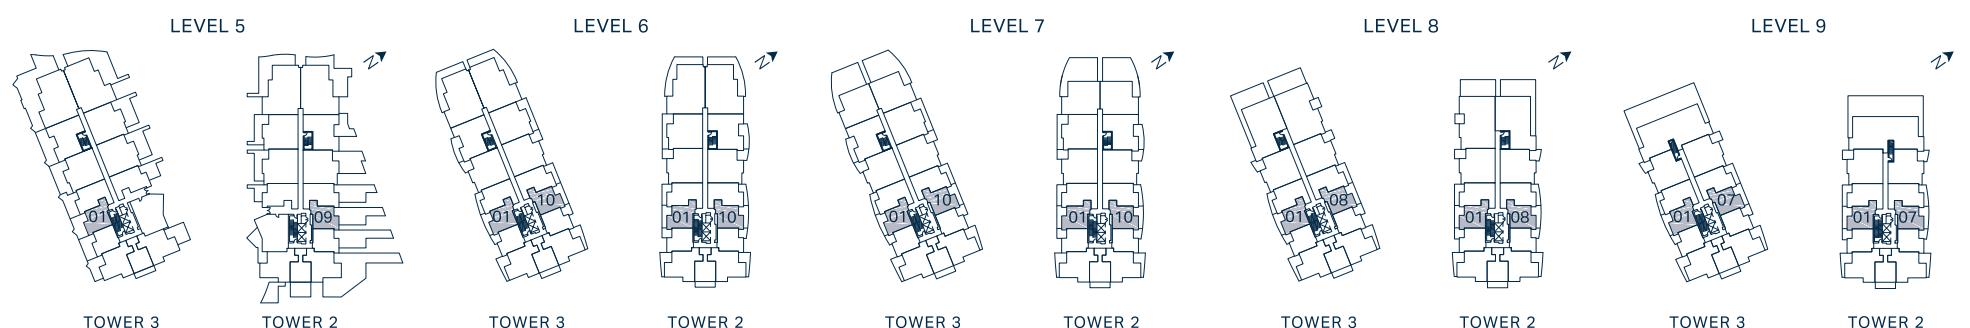

AQUA

WATERFRONT VILLAGE

B1

1 Bedroom + Den, 1 Bath

- 1 24" Bosch Stainless Steel Fridge & Freezer
- 2 24" Bosch 4-Burner Gas Cooktop
- 3 21" Broan Hood Fan
- 4 24" Bosch Wall Oven
- 5 24" Bosch Stainless Steel Dishwasher
- 6 15" Silhouette Under Counter Wine Fridge
- 7 Panasonic Microwave
- 8 Full Sized Electrolux Stacked Washing Machine & Dryer

Interior 595 SF
Exterior 165 – 660 SF
Total 760 – 1,255 SF

* TOWER 2 BALCONY VARIATIONS: 601, 701, 801, 901
TOWER 3 BALCONY VARIATIONS: 610, 710, 808, 907