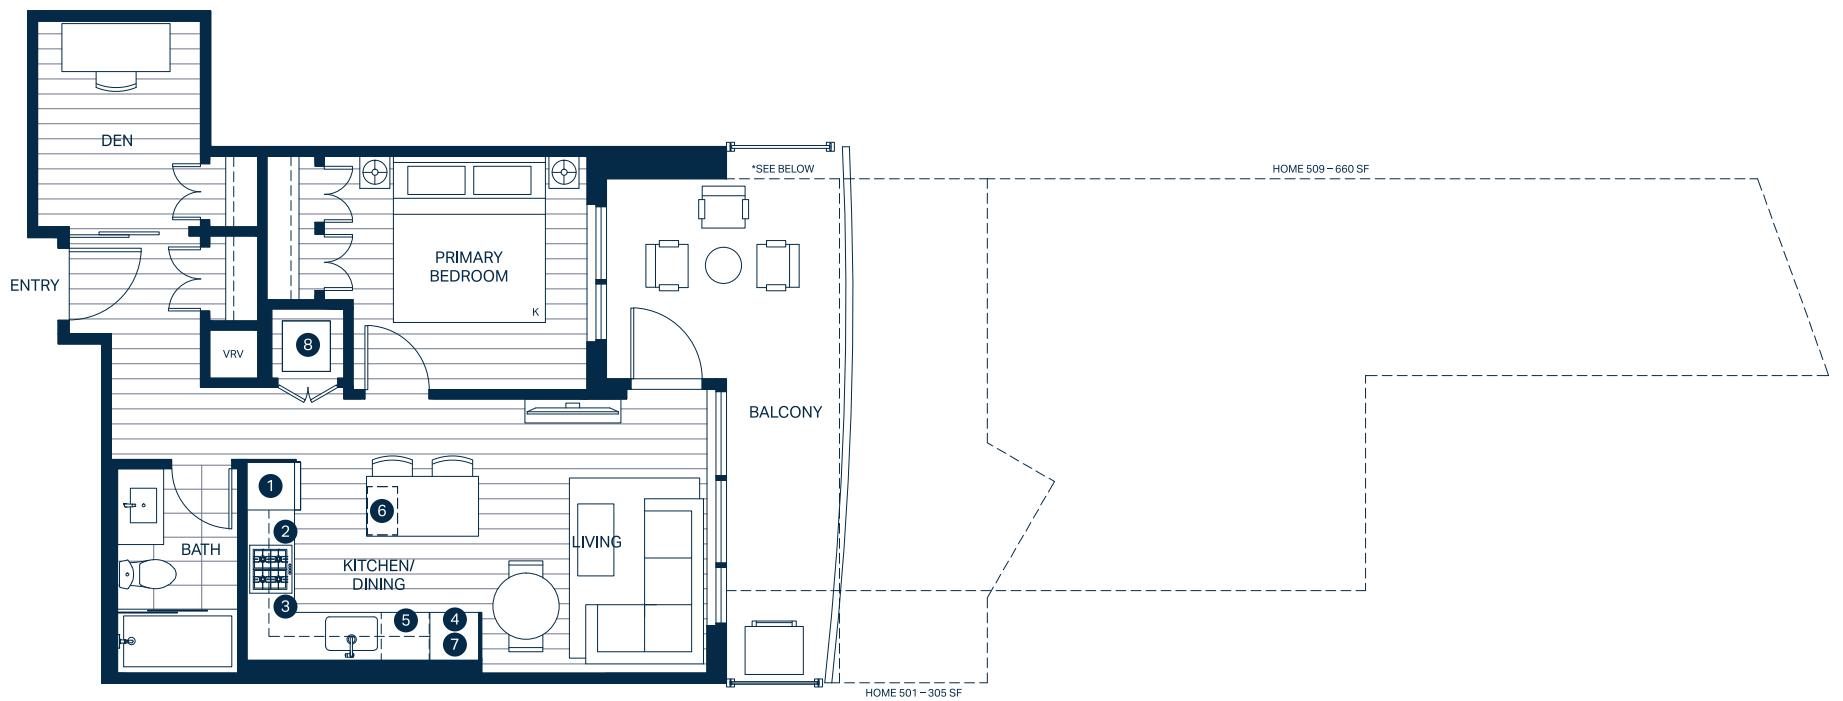

AQUA

WATERFRONT VILLAGE

B1

1 Bedroom + Den, 1 Bath

- 1 24" Bosch Stainless Steel Fridge & Freezer
- 2 24" Bosch 4-Burner Gas Cooktop
- 3 21" Broan Hood Fan
- 4 24" Bosch Wall Oven
- 5 24" Bosch Stainless Steel Dishwasher
- 6 15" Silhouette Under Counter Wine Fridge
- 7 Panasonic Microwave
- 8 Full Sized Electrolux Stacked Washing Machine & Dryer

Interior 595 SF
Exterior 165 – 660 SF
Total 760 – 1,255 SF

* TOWER 2 BALCONY VARIATIONS: 601, 701, 801, 901
TOWER 3 BALCONY VARIATIONS: 610, 710, 808, 907