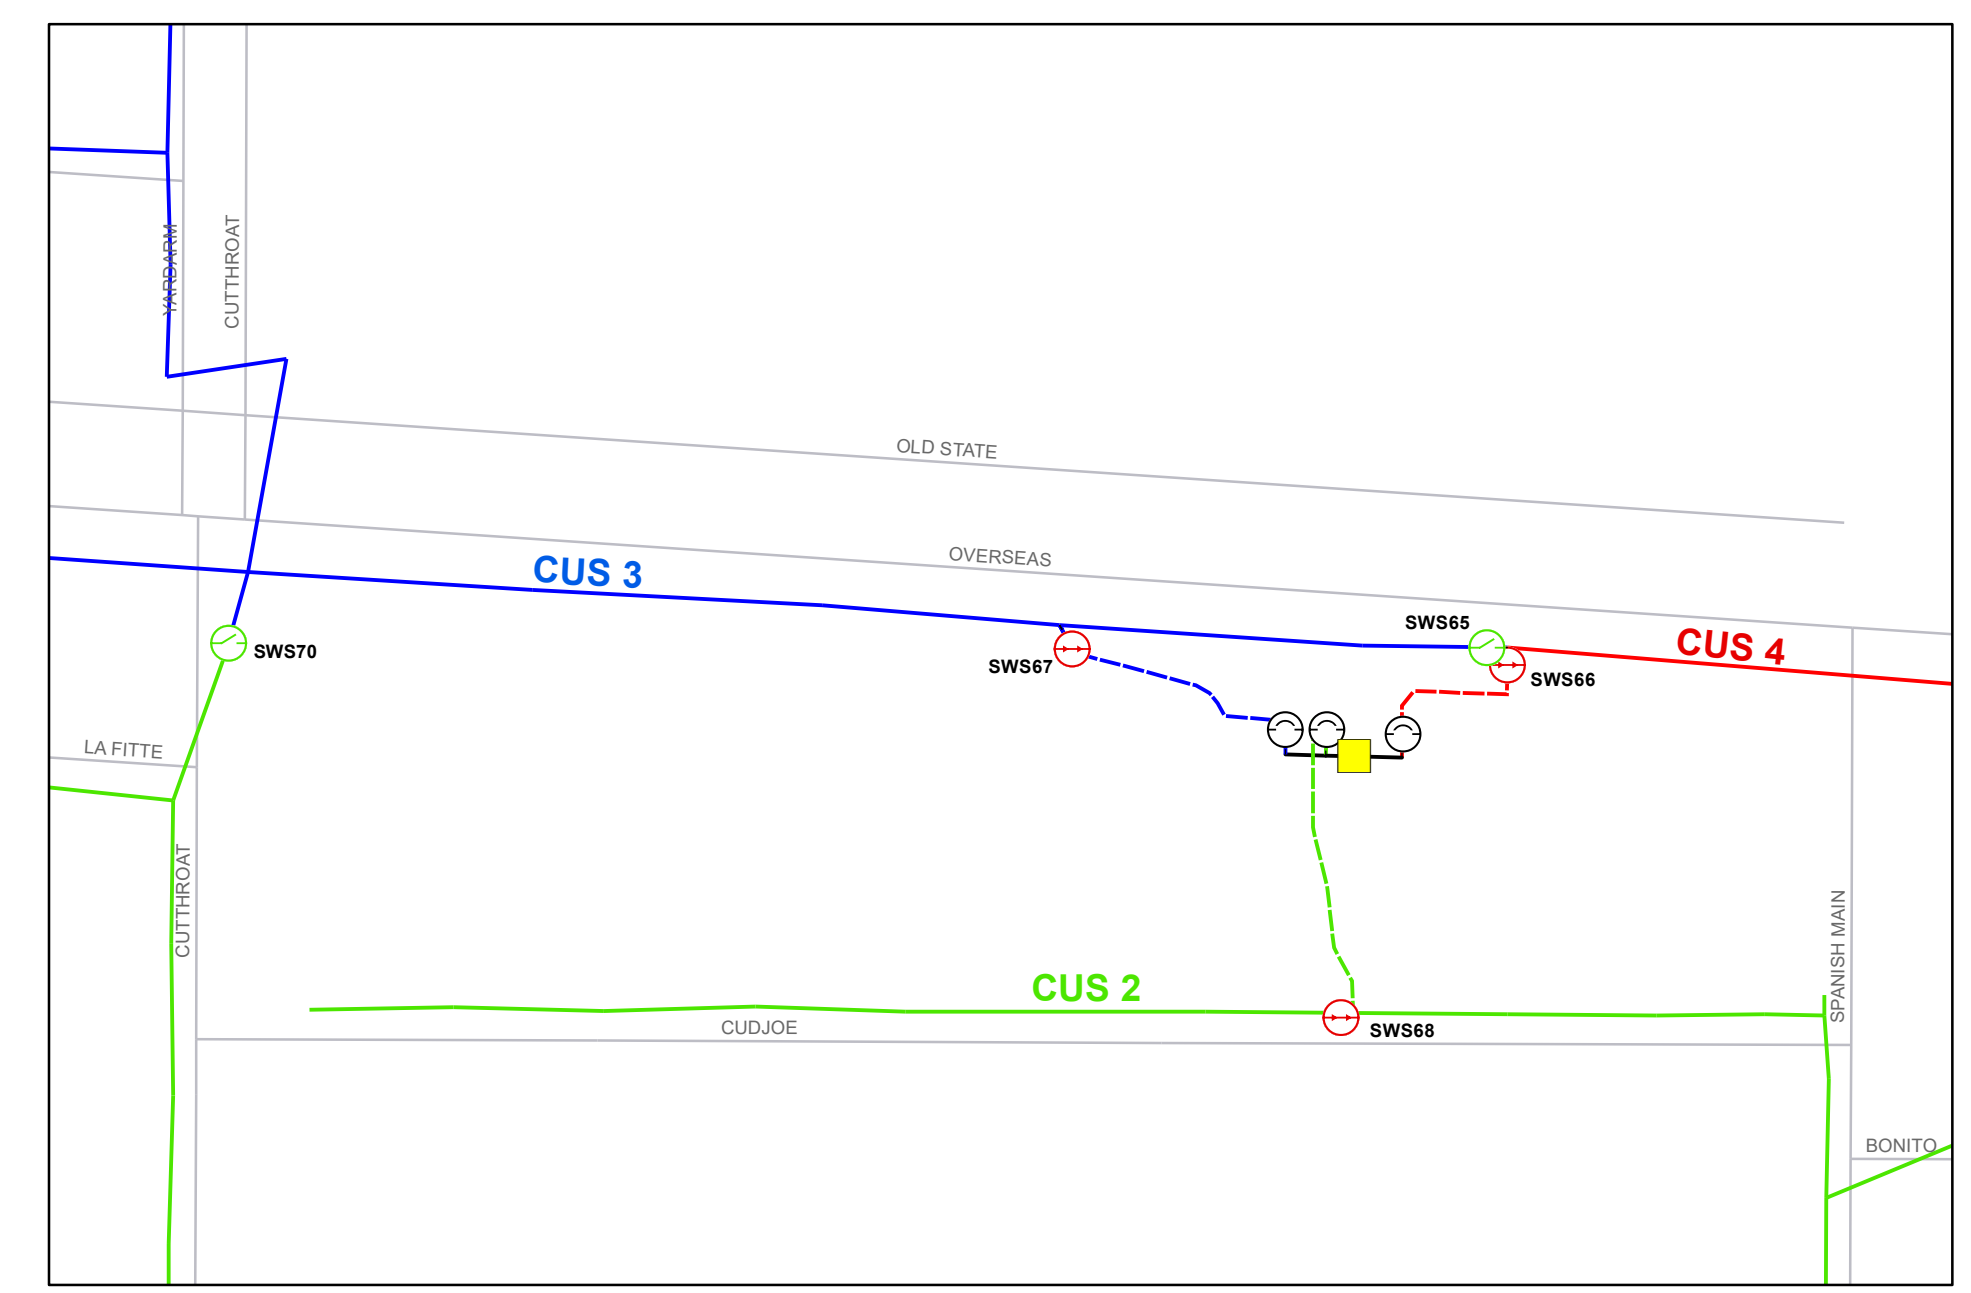

CUDJOE SUBSTATION 13.8 KV ONE LINE

2026 RELEASE
REV-0
06-01-2026

SWITCHES
GREEN-N.O.
RED-N.C.

GREEN

GREEN