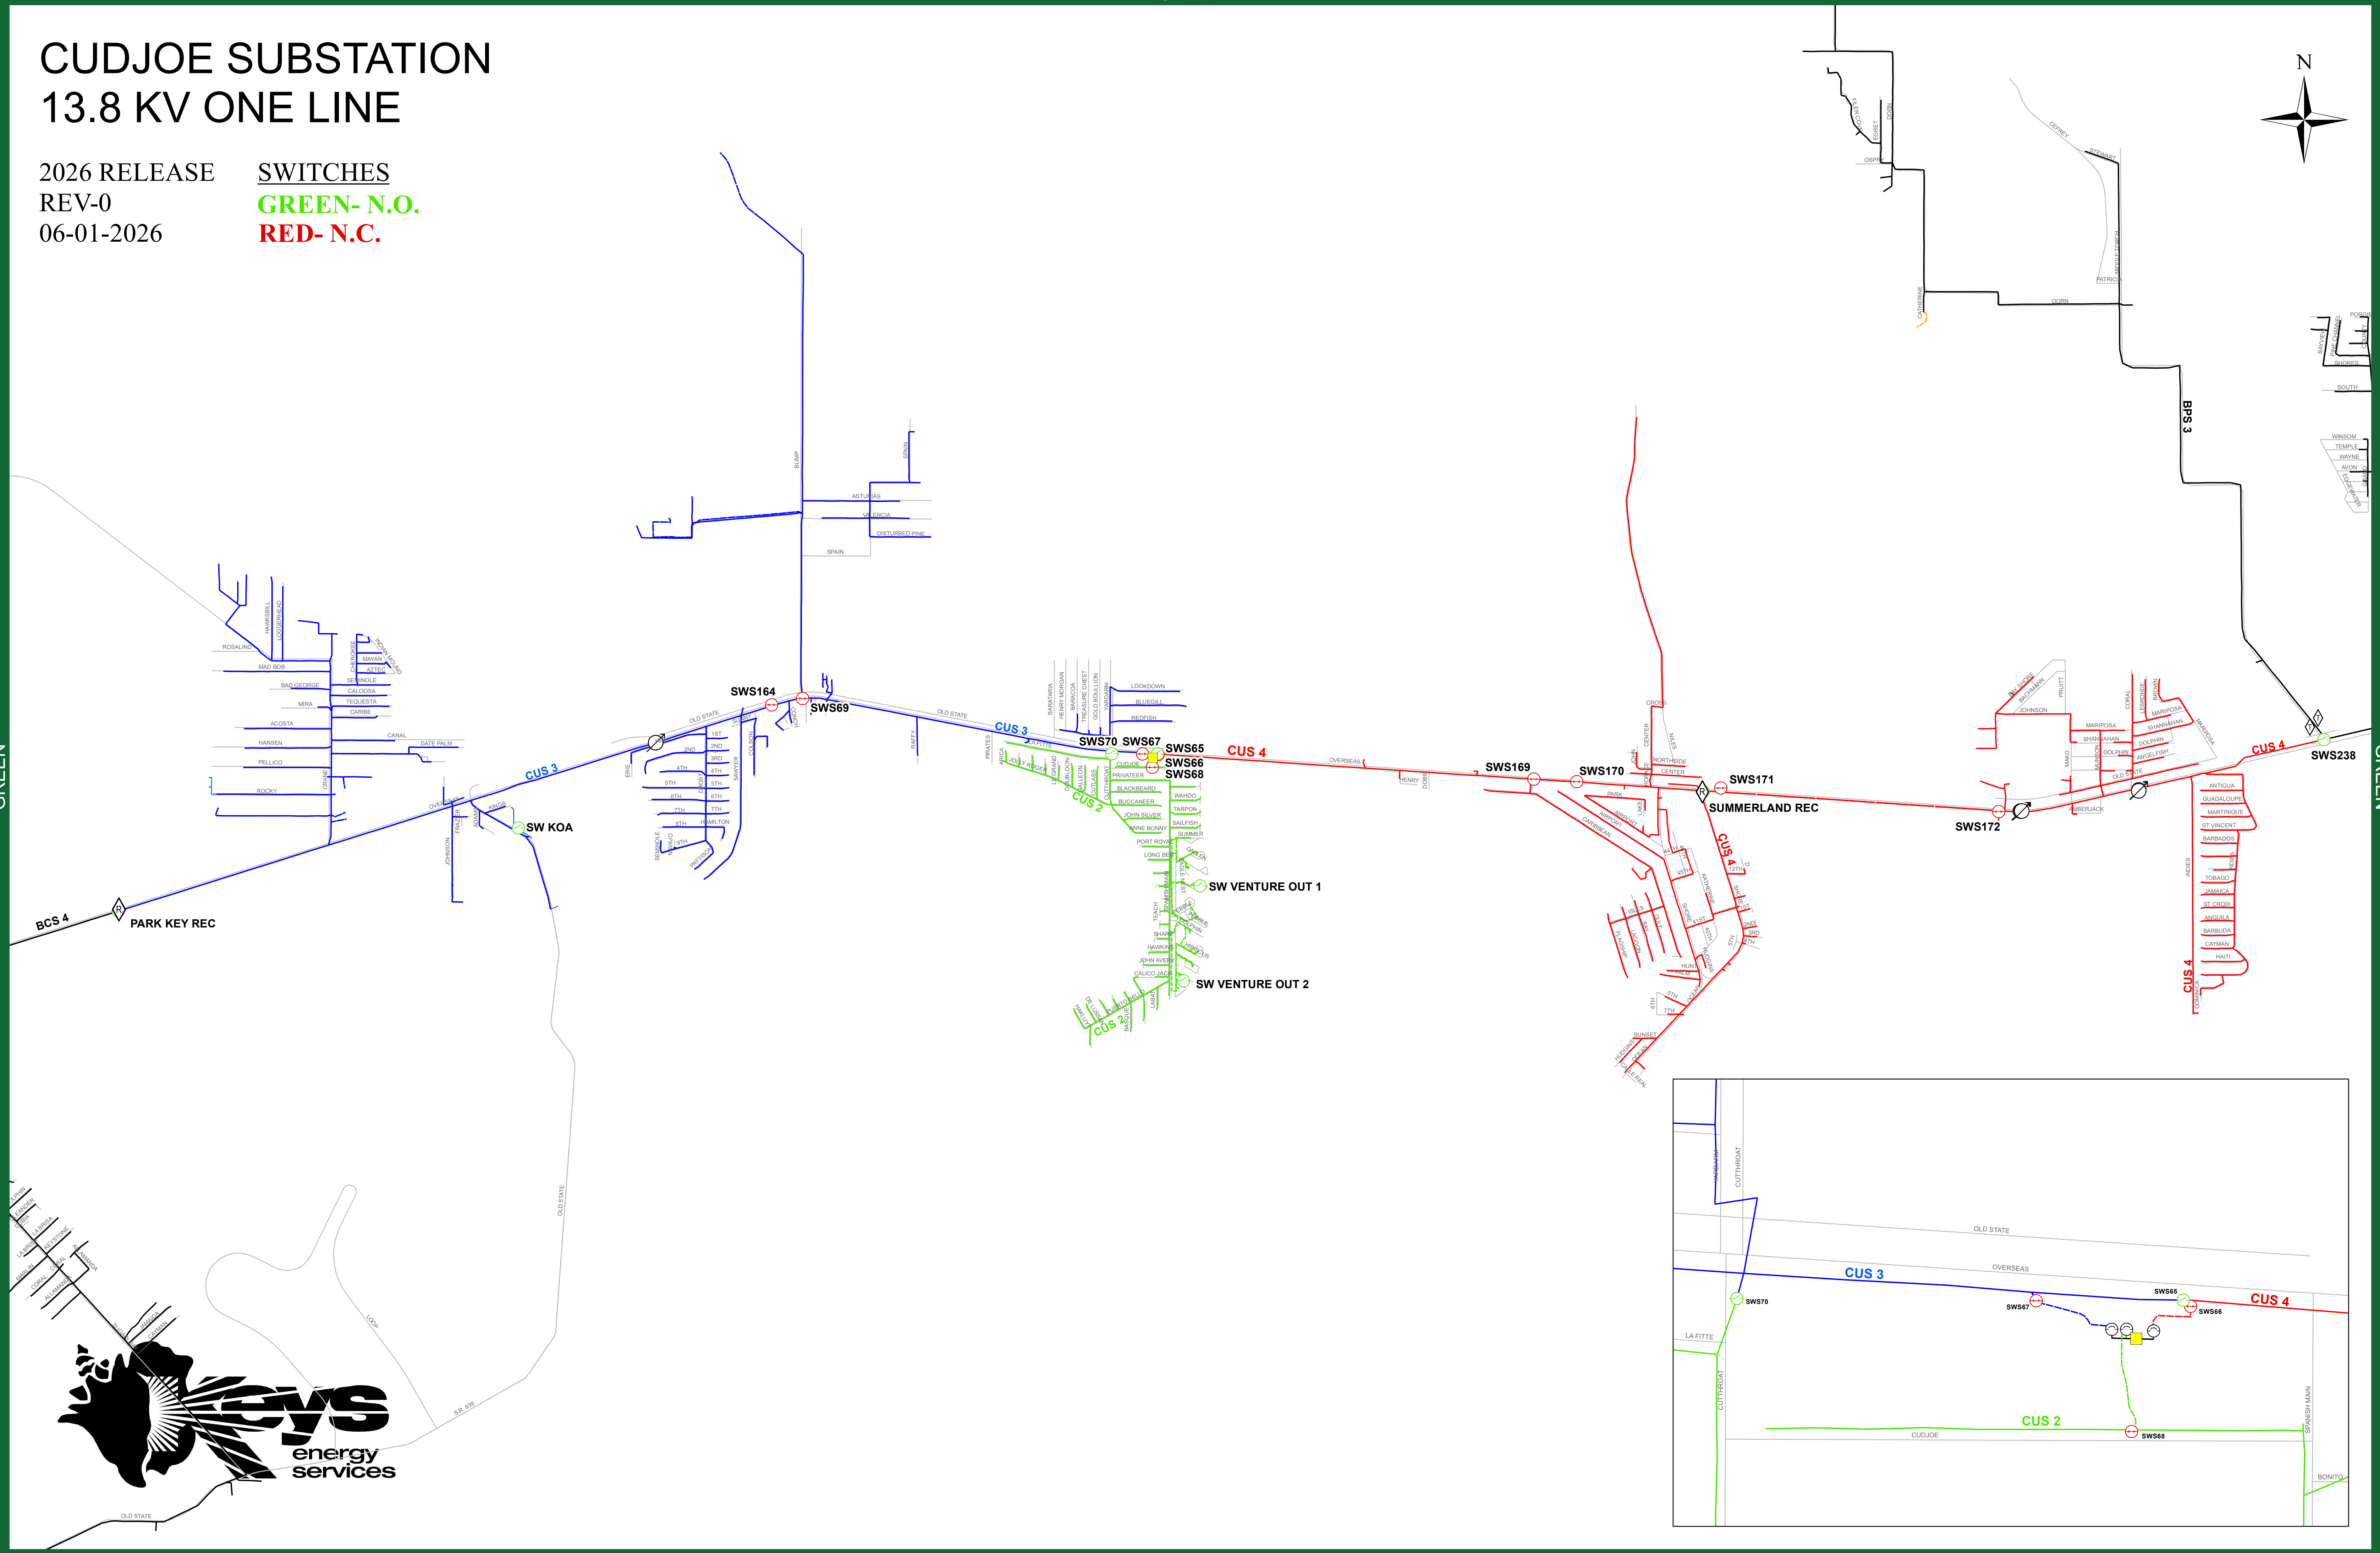

CUDJOE SUBSTATION 13.8 KV ONE LINE

2026 RELEASE
REV-0
06-01-2026

SWITCHES
GREEN-N.O.
RED-N.C.

GREEN

GREEN