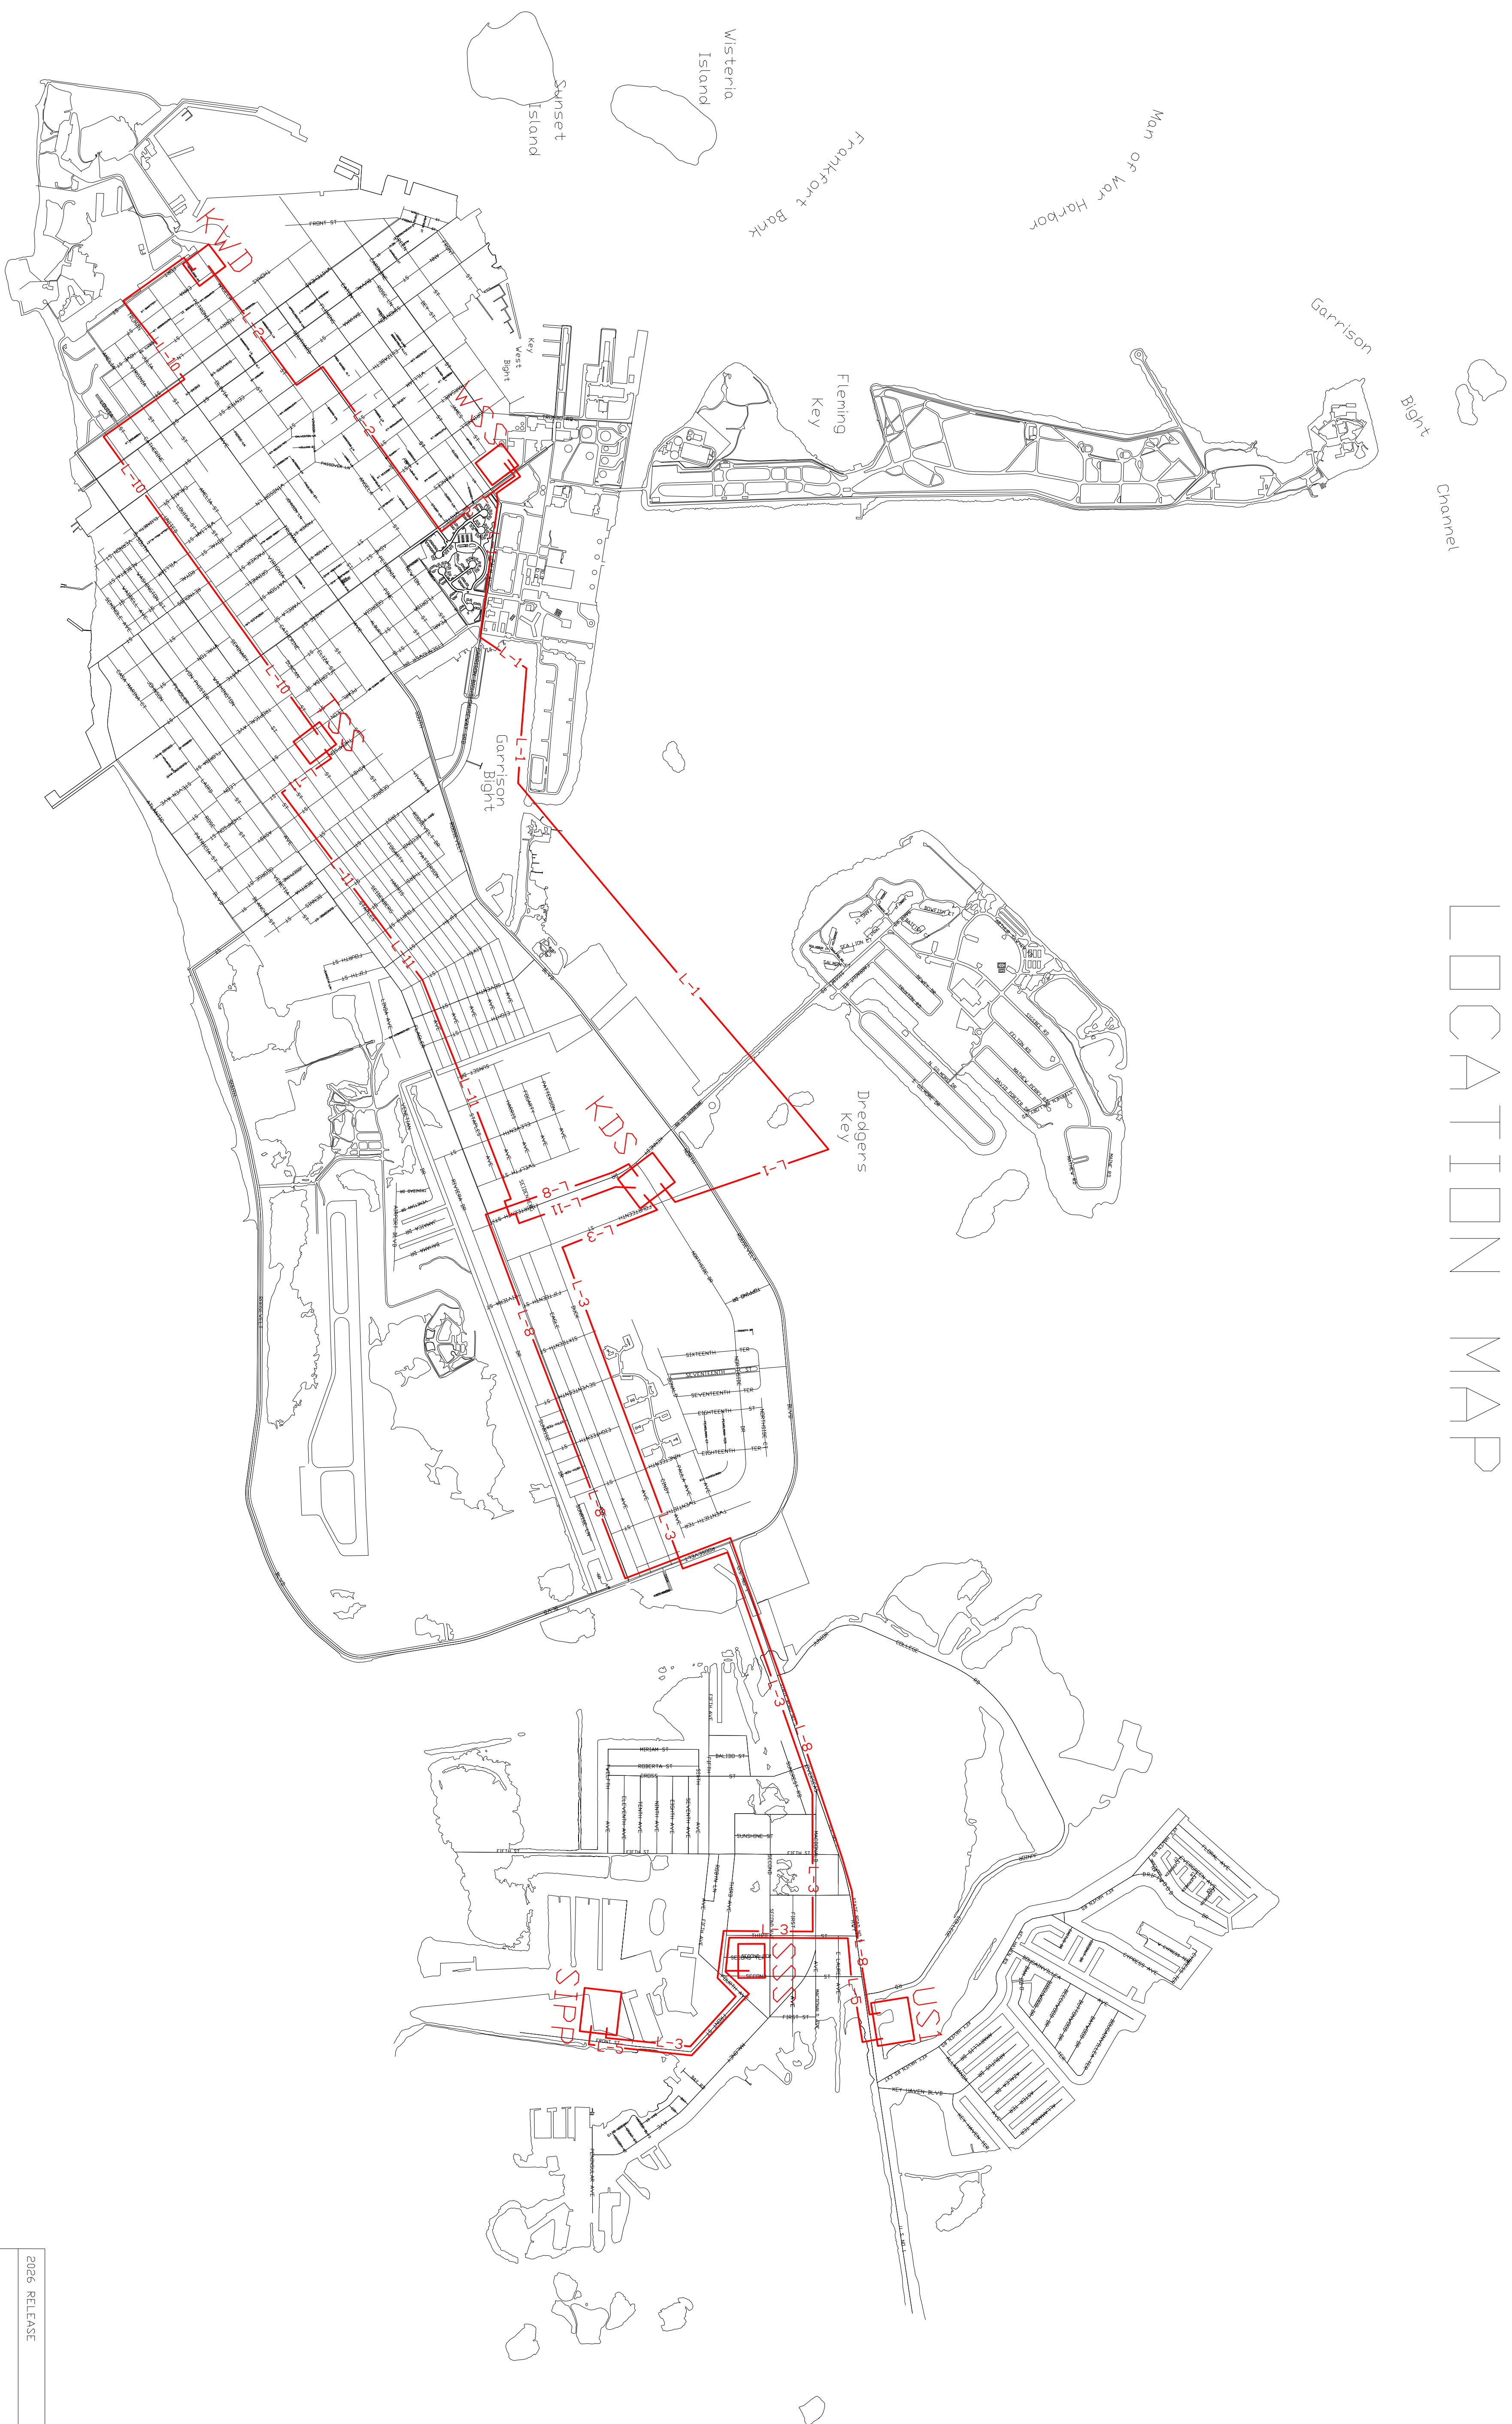

# 69 KV TRANSMISSION LINE LOCATION MAP

GREEN

GREEN

2026 RELEASE	6-2026	ANT
KEYS ENERGY SERVICES		
ENGINEERING DEPT. KEY WEST, FL.		
69 KV TRANSMISSION LINE LOCATION MAP		
DESIGNED BY: T. BETHEL	APPROVED BY: D. FINIGAN	
DRAWN BY: T. BETHEL	SCALE: NONE	
DATE: 12-14-2009	SHEET 1 OF 1	