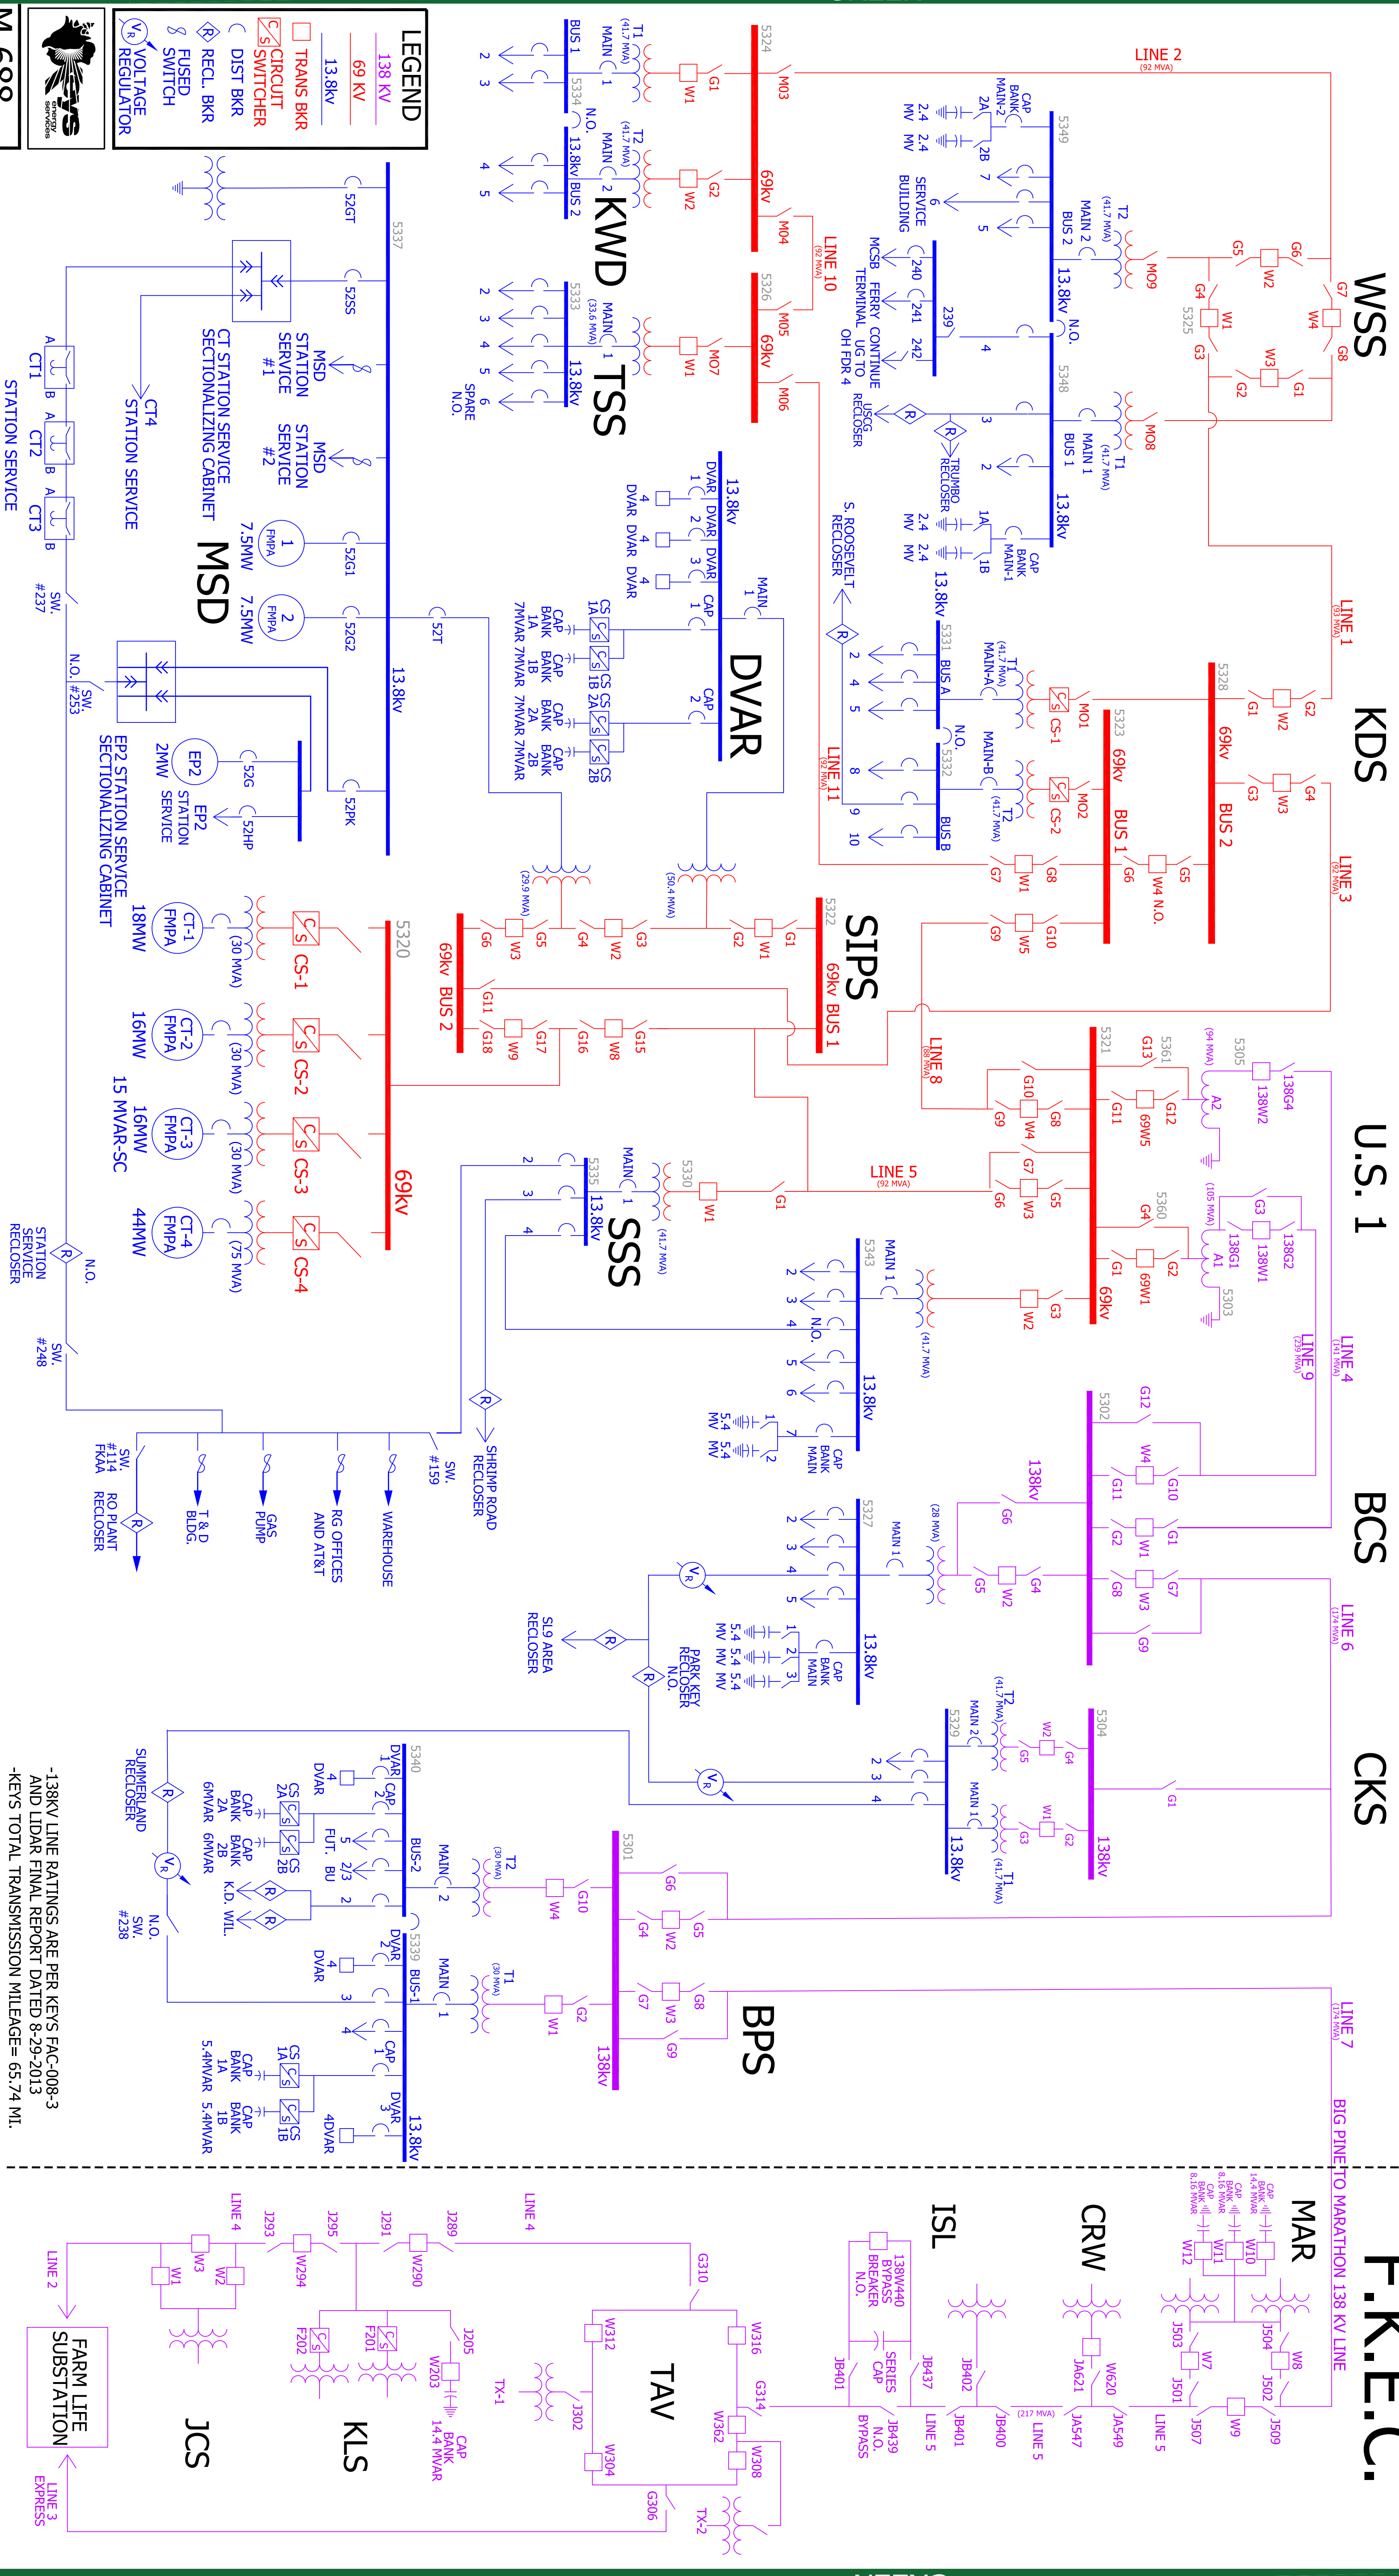

TRANSMISSION ONE-LINE DIAGRAM KEYS ENERGY SERVICES

2026 RELEASE
REV-0
06-01-2026

F.K.E.C.

-138KV LINE RATINGS ARE PER KEYS FAC-008-3
 AND LIDAR FINAL REPORT DATED 8-29-2013
 -KEYS TOTAL TRANSMISSION MILEAGE = 65.74 MI.